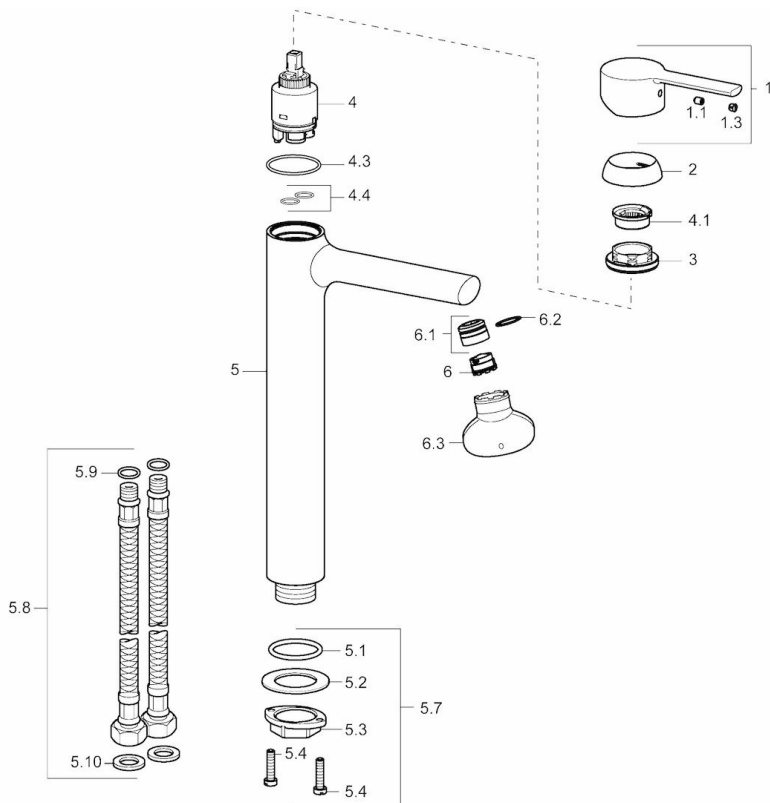

EAN: 4015474212701
static.hansa.com/03032273

- Washbasin
- Single-lever
- Deck mounted
- Chrome
- Fixed spout
- PCA® - constant flow rate regardless of pressure variations, Hidden aerator
- Single operating lever/handle, Hot/Cold symbols
- Limitation option for maximum temperature and flow-rate, Adjustable hot water stop (included, retrofittable)
- ø 35 mm ceramic cartridge for flow and temperature control
- Flexible inlet pipes
- Inner body made of DZR brass
- WithoutPopUpWaste, WithoutDrawRodOpening

Technical data

Flow properties

Flow-rate at 3 bar (with flow controller)	6.0 l/min
Pressure loss with flow (0.1 l/s)	2 bar

Technical properties

DN-size (nominal dimension)	DN15
Hot water supply	max. +80°C
Working pressure	1-10 bar
Connection size	G3/8
Projection	148 mm

Regulations

EN standard	EN 817
Noise class	I (ISO 3822)

Spare parts

SP03032273

	Name	Code
1	Lever	59913761
1.1	Screw, M5x8, SW2.5	59904755
1.3	Cover plug	59913762
2	Covering cap, 33 x 3 mm	59912504
3	Tightening nut, M40x1, SW30	59913210
4	Cartridge, 3.5 Eco	59912324
4	Cartridge, 3.5 Classic	59913075
4.1	Temperature adjustment limiter	59912325
4.3	O-ring, d 28.24x2.62	59912590
4.4	O-ring, d 10.10x1.60	59905072
5.1	O-ring, d 36,09 X d 3,53	59913396
5.10	Gasket, 9.5x14.4x2	59912551
5.7	Fixing set	59913479
5.8	Flexible pipe, M10x1-G3/8, L=590	59913166
5.9	O-ring, d 7.65x1.78	59902337
6	Aerator, M18.5x1, TJ	59913366
6.1	Fitting ring for aerator	59913654
6.3	Key for aerator, M18.5	59913367
N.I.	Key, SW 30/34	59912108