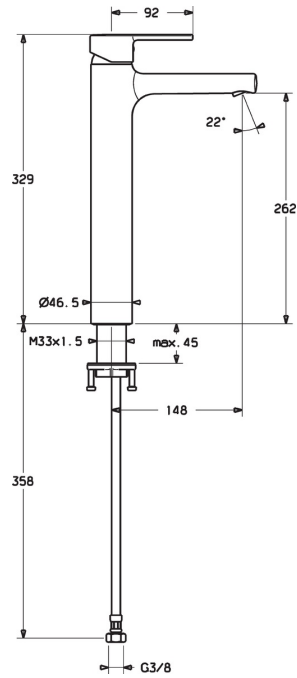

EAN: 4015474212701
static.hansa.com/03032273

- Washbasin
- Single-lever
- Deck mounted
- Chrome
- Fixed spout
- PCA® - constant flow rate regardless of pressure variations, Hidden aerator
- Single operating lever/handle, Hot/Cold symbols
- Limitation option for maximum temperature and flow-rate, Adjustable hot water stop (included, retrofittable)
- ø 35 mm ceramic cartridge for flow and temperature control
- Flexible inlet pipes
- Inner body made of DZR brass
- WithoutPopUpWaste, WithoutDrawRodOpening

Technical data

Flow properties

Flow-rate at 3 bar (with flow controller)	6.0 l/min
Pressure loss with flow (0.1 l/s)	2 bar

Technical properties

DN-size (nominal dimension)	DN15
Hot water supply	max. +80°C
Working pressure	1-10 bar
Connection size	G3/8
Projection	148 mm

Regulations

EN standard	EN 817
Noise class	I (ISO 3822)

Spare parts

SP03032273

	Name	Code
1	Lever	59913761
1.1	Screw, M5x8, SW2.5	59904755
1.3	Cover plug	59913762
2	Covering cap, 33 x 3 mm	59912504
3	Tightening nut, M40x1, SW30	59913210
4	Cartridge, 3.5 Eco	59912324
4	Cartridge, 3.5 Classic	59913075
4.1	Temperature adjustment limiter	59912325
4.3	O-ring, d 28.24x2.62	59912590
4.4	O-ring, d 10.10x1.60	59905072
5.1	O-ring, d 36,09 X d 3,53	59913396
5.10	Gasket, 9.5x14.4x2	59912551
5.7	Fixing set	59913479
5.8	Flexible pipe, M10x1-G3/8, L=590	59913166
5.9	O-ring, d 7.65x1.78	59902337
6	Aerator, M18.5x1, TJ	59913366
6.1	Fitting ring for aerator	59913654
6.3	Key for aerator, M18.5	59913367
N.I.	Key, SW 30/34	59912108