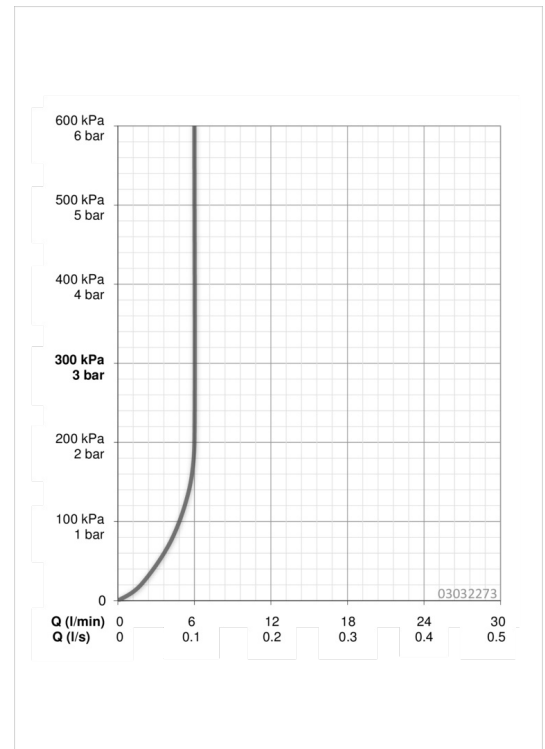

EAN: 4015474212701
static.hansa.com/03032273

- Washbasin
- Single-lever
- Deck mounted
- Chrome
- Fixed spout
- PCA® - constant flow rate regardless of pressure variations, Hidden aerator
- Single operating lever/handle, Hot/Cold symbols
- Limitation option for maximum temperature and flow-rate, Adjustable hot water stop (included, retrofittable)
- ø 35 mm ceramic cartridge for flow and temperature control
- Flexible inlet pipes
- Inner body made of DZR brass
- WithoutPopUpWaste, WithoutDrawRodOpening

Technical data

Flow properties

Flow-rate at 3 bar (with flow controller)	6.0 l/min
Pressure loss with flow (0.1 l/s)	2 bar

Technical properties

DN-size (nominal dimension)	DN15
Hot water supply	max. +80°C
Working pressure	1-10 bar
Connection size	G3/8
Projection	148 mm

Regulations

EN standard	EN 817
Noise class	I (ISO 3822)

Spare parts

SP03032273

	Name	Code
1	Lever	59913761
1.1	Screw, M5x8, SW2.5	59904755
1.3	Cover plug	59913762
2	Covering cap, 33 x 3 mm	59912504
3	Tightening nut, M40x1, SW30	59913210
4	Cartridge, 3.5 Eco	59912324
4	Cartridge, 3.5 Classic	59913075
4.1	Temperature adjustment limiter	59912325
4.3	O-ring, d 28.24x2.62	59912590
4.4	O-ring, d 10.10x1.60	59905072
5.1	O-ring, d 36,09 X d 3,53	59913396
5.10	Gasket, 9.5x14.4x2	59912551
5.7	Fixing set	59913479
5.8	Flexible pipe, M10x1-G3/8, L=590	59913166
5.9	O-ring, d 7.65x1.78	59902337
6	Aerator, M18.5x1, TJ	59913366
6.1	Fitting ring for aerator	59913654
6.3	Key for aerator, M18.5	59913367
N.I.	Key, SW 30/34	59912108