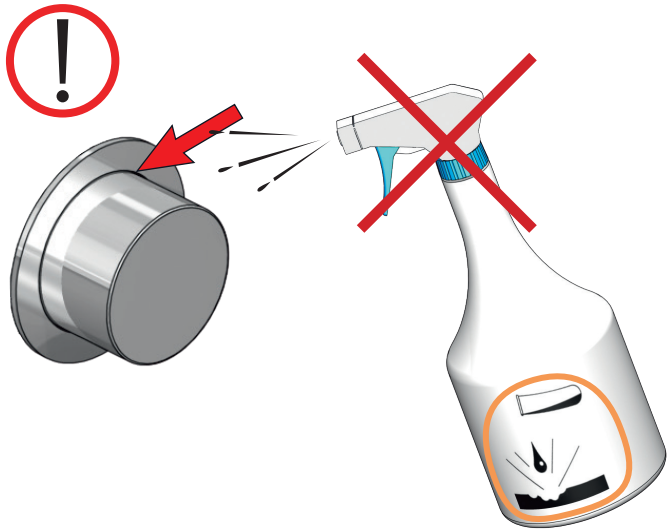

A83: x1
L = 2m

A82: x1 - VR1895

A83: x1 - VR1896

www.vola.com

mnt_A82-A83_V2_40998363
09-03-2023

vola

**VR1894:
A82 & A83 Pre 04-2021**

Adapter hose
Adapterschlauch
Adapterslange
Adapterslang
Waterslang
Tuyau adaptateur