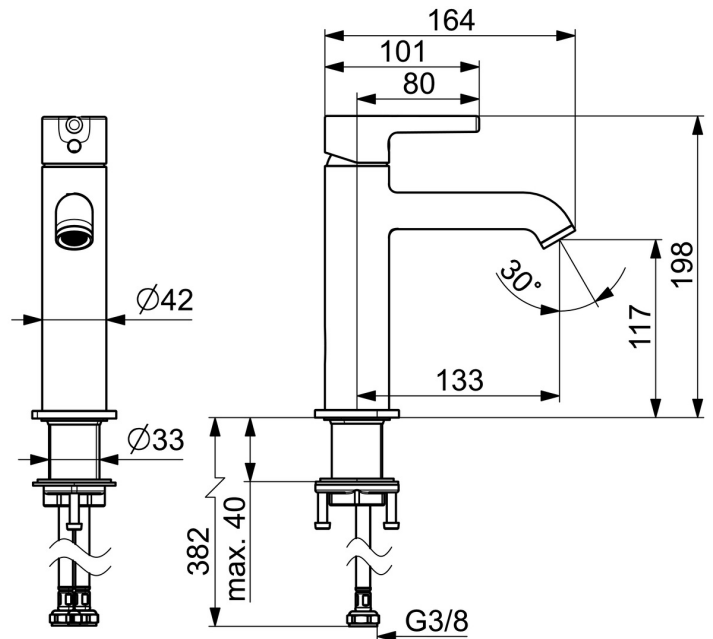

High quality
 Sleek design
 Anti-limescale rubber aerator for easy cleaning
 ColdStart
 Pop up
 Made in Europe

Perfect fit for any bathroom

- Washbasin
- Single-lever, Cold Start
- Deck mounted
- Matt black
- Fixed spout
- Standard aerator, PCA® - constant flow rate regardless of pressure variations
- Single operating lever/handle, Pin shape, Hot/Cold symbols
- Limitation option for maximum temperature and flow-rate, Adjustable hot water stop (included, retrofittable), Energy saving variation (Cold Start) - cold water in the middle position
- ø 30 mm ceramic cartridge for flow and temperature control
- Flexible inlet pipes
- Inner body made of DZR brass
- Without pop-up waste

Technical data

Flow properties

Eco-flow at 3 bar	4.5 l/min
Flow-rate at 3 bar (with flow controller)	5.0 l/min
Pressure loss with flow (0.1 l/s)	1.55 bar

Technical properties

Hot water supply	max. +90°C
Working pressure	0.5-10 bar
Connection size	G3/8
Projection	133 mm
Backflow prevention (EN1717)	AA
Material	Brass

Regulations

EN standard	EN 817
Noise class	I (ISO 3822)

Approvals and Declarations

Declaration of conformity	DoC
EPD	S-P-06391

Sustainability

EPD module A1 (kg CO2 eq.)	7,87
EPD module A2 (kg CO2 eq.)	0,38
EPD module A3 (kg CO2 eq.)	0,74
EPD module A1-A3 (kg CO2 eq.)	8,99
EPD module A4 (kg CO2 eq.)	0,25
EPD module B7 (kg CO2 eq.)	1390,50
EPD module C2 (kg CO2 eq.)	0,02
EPD module C3 (kg CO2 eq.)	0,02
EPD module C4 (kg CO2 eq.)	0,07
EPD module D (kg CO2 eq.)	-6,39

Spare parts

SP5437220733006

	Name	Code
01	Lever Matt black	1017996V-33
02	Tightening nut, M34x1.5	1012133V
03	Cartridge, 3.0 cold start	1014430V
04	Fixing set	59913479