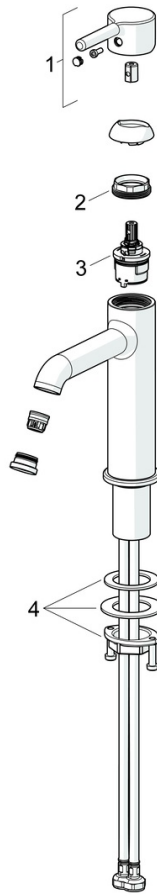

EAN: 4057304020414
static.hansa.com/5437220733006

When great design becomes an attraction of its own, you know it will make a difference in your life. Besides bringing beauty to life, this new classic is also designed to bring any modern bathroom to the next level. Slender design and graceful shapes make this faucet the highlight of any space.

High quality
 Sleek design
 Anti-limescale rubber aerator for easy cleaning
 ColdStart
 Pop up
 Made in Europe

Perfect fit for any bathroom

- Washbasin
- Single-lever, Cold Start
- Deck mounted
- Matt black
- Fixed spout
- Standard aerator, PCA® - constant flow rate regardless of pressure variations
- Single operating lever/handle, Pin shape, Hot/Cold symbols
- Limitation option for maximum temperature and flow-rate, Adjustable hot water stop (included, retrofittable), Energy saving variation (Cold Start) - cold water in the middle position
- ø 30 mm ceramic cartridge for flow and temperature control
- Flexible inlet pipes
- Inner body made of DZR brass
- Without pop-up waste

Technical data

Flow properties

Eco-flow at 3 bar	4.5 l/min
Flow-rate at 3 bar (with flow controller)	5.0 l/min
Pressure loss with flow (0.1 l/s)	1.55 bar

Technical properties

Hot water supply	max. +90°C
Working pressure	0.5-10 bar
Connection size	G3/8
Projection	133 mm
Backflow prevention (EN1717)	AA
Material	Brass

Spare parts

SP5437220733006

	Name	Code
01	Lever Matt black	1017996V-33
02	Tightening nut, M34x1.5	1012133V
03	Cartridge, 3.0 cold start	1014430V
04	Fixing set	59913479