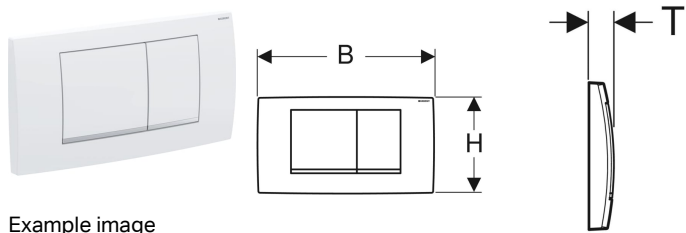

## Geberit Twinline30 flush plate for dual flush

Example image

### Application purposes

- For flush actuation with Twinline concealed cisterns

### Scope of delivery

- Mounting frame
- 2 actuator rods

- Fastening material

Art. no.	Colour / surface	Material designation	B	H	T
115.899.KJ.1	Plate and buttons: white Design stripes: gloss chrome-plated	Plastic	34 cm	18.5 cm	3.2 cm
115.899.KH.1	Plate and buttons: gloss chrome-plated Design stripes: matt chrome-plated	Plastic	34 cm	18.5 cm	3.2 cm
115.899.KN.1	Plate and buttons: matt chrome-plated Design stripes: gloss chrome-plated	Plastic	34 cm	18.5 cm	3.2 cm