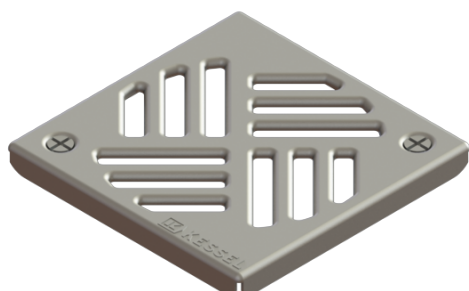

Slotted cover 138x138 mm, screwed

Article information

Item no.: 27155
GTIN: 4026092000236
Discount group: 01

Description

Slotted cover suitable for bathroom drains

General characteristics:

Material: 304 stainless steel

Coverage features:

Type of cover: Slotted cover
Cover material: 304 stainless steel
Load class: K 3 (EN 1253-1)
Length: 138 mm
Width: 138 mm
Locking: screwed

Grating:

Grating colour: silver