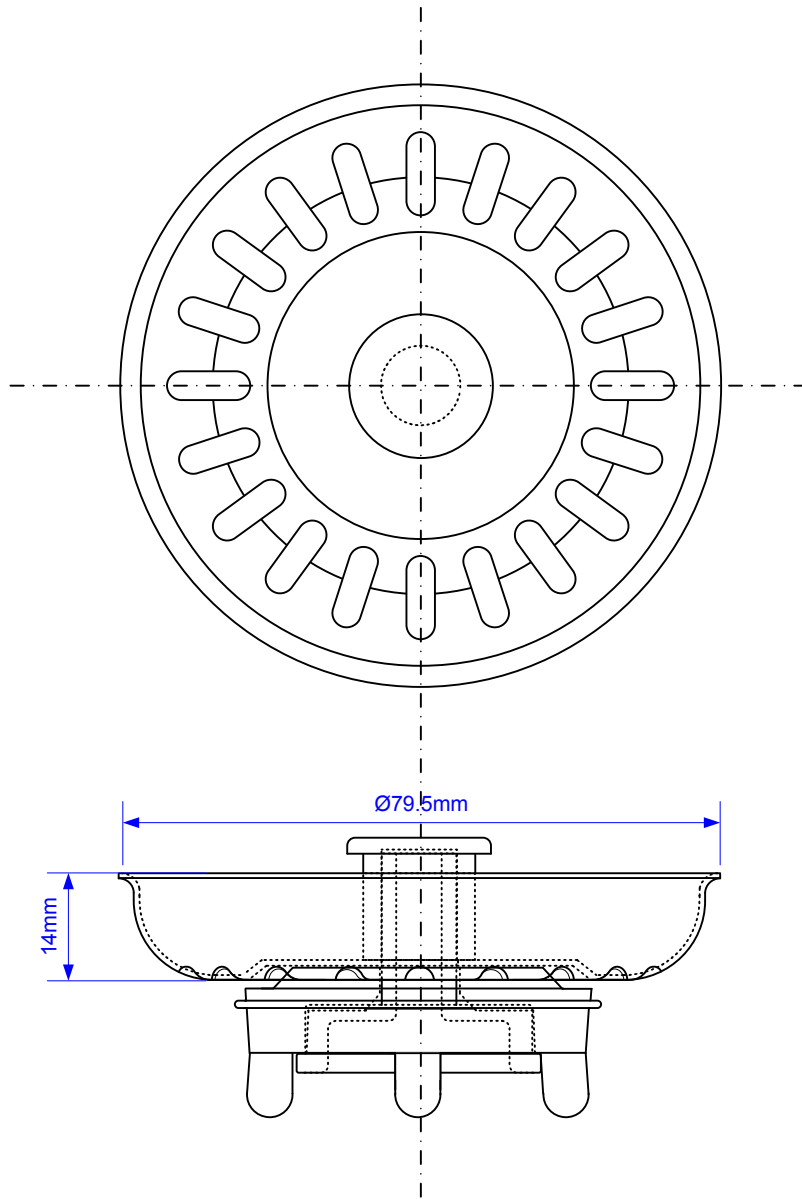

Code:

BSKTOP

Drawing verified
correct as of:

17/02/2016
RM

DRAWN BY

CMcG

REVISED

17/02/2016 (RM)

SCALE

1: 1

FILENAME

BSKTOP.VSD

DATE

17/02/2016