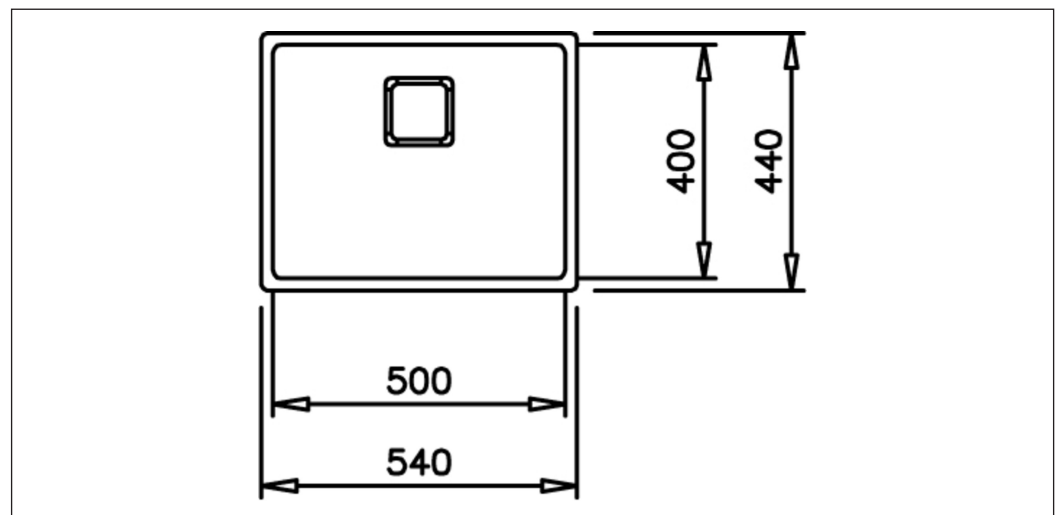

FlexLinea FlexLinea-TI

Art. no. FlexLinea5040-TITAN
GTIN 7393069024050

Cabinet size	60
Overall dimension in mm	540 x 440 x 200
Bowl dim. in mm	500 x 400
Waste hole dim. in mm	97
Waste hole placement	Upper center
Material	EN 1.4301, AISI 304, SS2333, PVD in color Brass
Material thickness in mm	1,0
Gross weight in kg	7.20
Net weight in kg	5.60

Description

New! Single bowl in PVD colour for inset, under- and flush mount in a sharp and timeless expression that fits most kitchen (R15).
In PVD colour with square basket waste and decorative cover.
Delivered with overflow, basket waste and water trap.