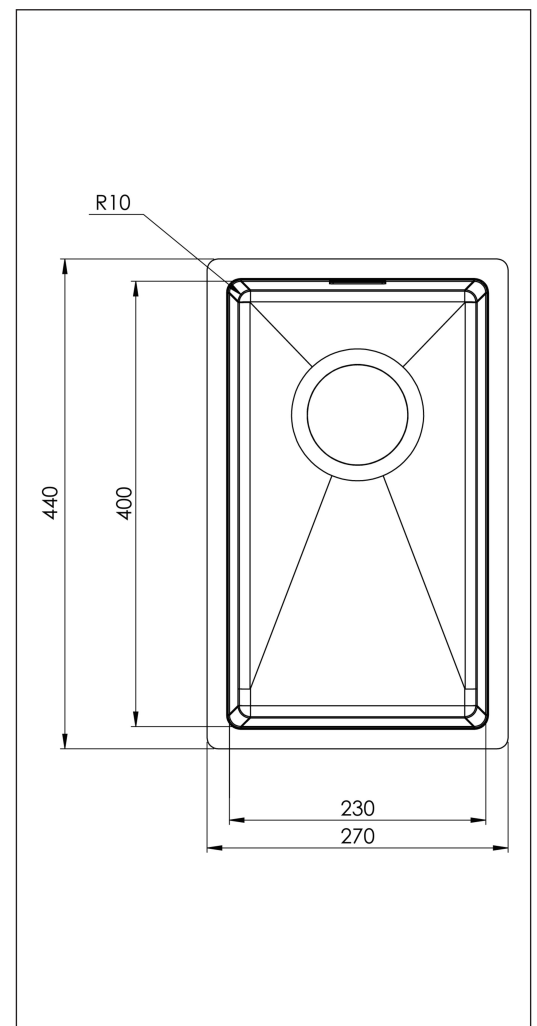

## Description

Small Baltic square bowl. For inset, under and flush mount. Delivered with basket waste, overflow and water trap. Without clips.

Separate article number for flush mount with clips: Baltic230F.

<b>Cabinet size</b>	40
<b>Overall dimension in mm</b>	270 x 440
<b>Depth in mm</b>	180
<b>Bowl dim. in mm</b>	230 x 400
<b>Cut-out dimension, inset model</b>	250 x 420
<b>Waste hole dim. in mm</b>	3½"
<b>Material</b>	EN 1.4301, AISI 304, SS2333
<b>Material thickness in mm</b>	1,2
<b>Net weight in kg</b>	2.85