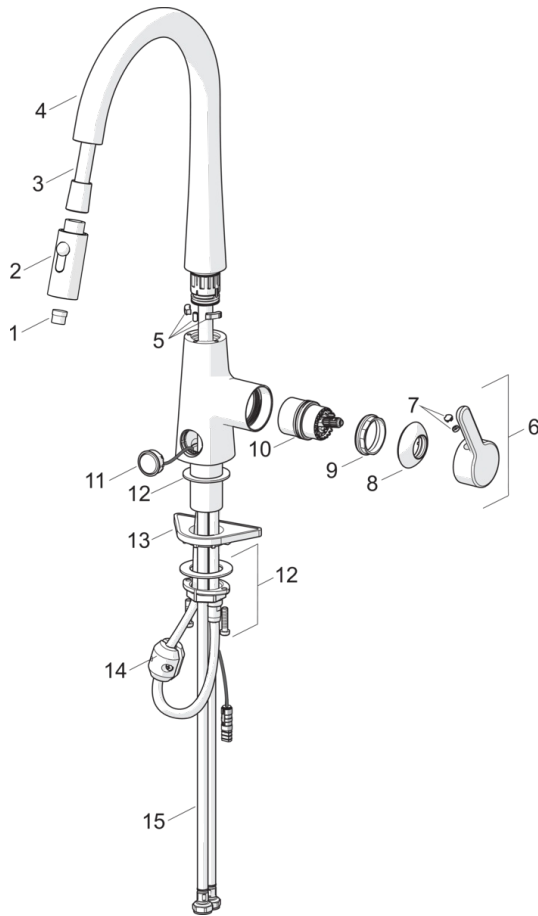

EAN: 4057304007057  
[static.hansa.com/51362283](http://static.hansa.com/51362283)

single-lever kitchen mixer, DN 15

- Kitchen
- Single-lever, side operated
- Deck mounted
- Chrome
- Swivel spout, Swivel range limiting option
- Hot/Cold symbols, Single operating lever/handle
- Limitation option for maximum temperature and flow-rate
- $\varnothing$  40 mm ceramic cartridge for flow and temperature control
- Flexible inlet pipes

### Technical properties

DN-size (nominal dimension)	<b>DN15</b>
Hot water supply	<b>max. +80°C</b>
Working pressure	<b>0.5-10 bar</b>
Connection size	<b>G3/8</b>
Projection	<b>200 mm</b>
Material	<b>Brass</b>

## Spare parts

### SP51362283

	Name	Code
01	Aerator	59914583
02	Shower head	59914584
03	Shower hose, L=1500	59914690
04	Spout	59914689
05	Spout overturning stopper, 60° / 0°	59914281
06	Lever	59914652
07	Symbol plug	59914341
08	Covering cap	59914649
09	Tightening nut, M42 x1,5, SW 38	59914128
10	Cartridge	59914665
11	Push button, 3 V, (51372283, 51382283)	59914684
12	Fixing set	59913371
13	Supporting plate	59910008
14	Counterbalance	59914039
15	Flexible pipe, L=550, G3/8-M10x1 LH	59914691