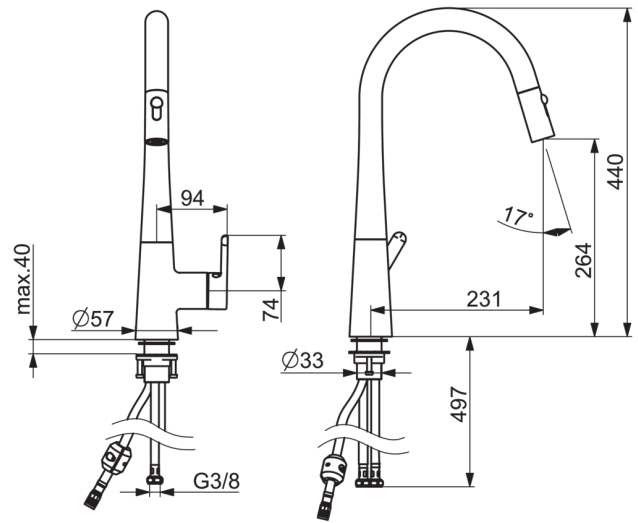

Spare parts

SP51362283

	Name	Code
01	Aerator	59914583
02	Shower head	59914584
03	Shower hose, L=1500	59914690
04	Spout	59914689
05	Spout overturning stopper, 60° / 0°	59914281
06	Lever	59914652
07	Symbol plug	59914341
08	Covering cap	59914649
09	Tightening nut, M42 x1,5, SW 38	59914128
10	Cartridge	59914665
11	Push button, 3 V, (51372283, 51382283)	59914684
12	Fixing set	59913371
13	Supporting plate	59910008
14	Counterbalance	59914039
15	Flexible pipe, L=550, G3/8-M10x1 LH	59914691