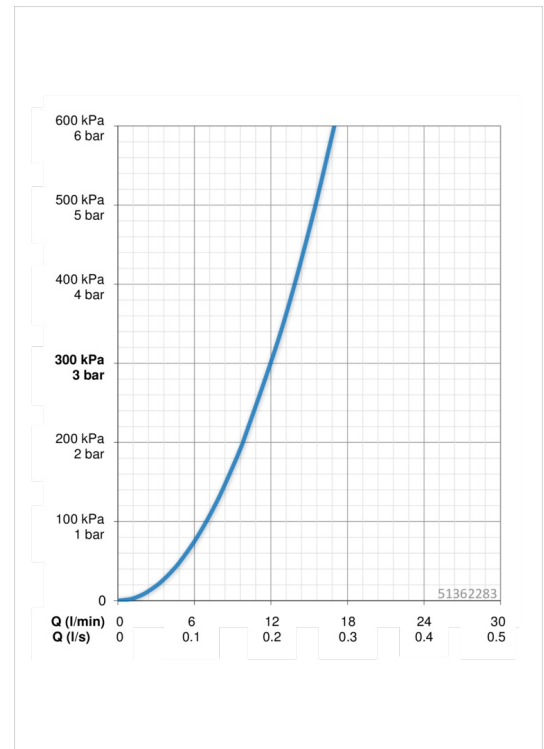

Regulations

EN standard	EN 817
Noise class	I (ISO 3822)