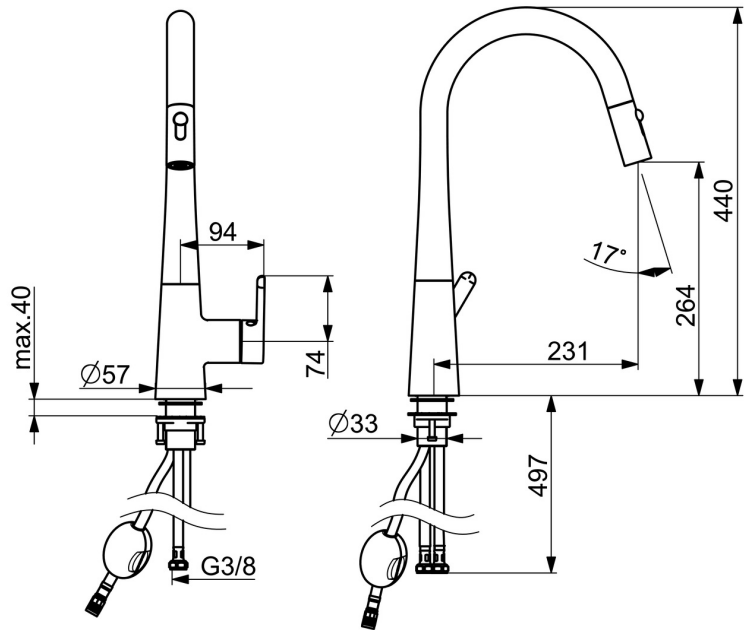

EAN: 4057304020186
static.hansa.com/5136228333

single-lever kitchen mixer, DN 15

- Kitchen
- Single-lever, side operated
- Deck mounted
- Matt black
- Swivel spout, Pull-out model, Swivel range limiting option
- Single operating lever/handle, Hot/Cold symbols
- Limitation option for maximum temperature and flow-rate
- \varnothing 40 mm ceramic cartridge for flow and temperature control
- Flexible inlet pipes
- Soft- and Needle-Spray
- 2 spray functions

Technical data

Flow properties

Flow-rate at 3 bar	9.6 l/min
Pressure loss with flow (0.2 l/s)	3 bar

Technical properties

DN-size (nominal dimension)	DN15
Hot water supply	max. +70°C
Working pressure	0.5-10 bar
Connection size	G3/8
Projection	231 mm
Backflow prevention (EN1717)	EB
Material	Brass

Regulations

EN standard	EN 817
Noise class	I (ISO 3822)

Spare parts

SP51362283CLR

	Name	Code
01	Aerator	59914583
02	Shower hose, L=1500, G1/2-M14x1	59914690
03	Spout overturning stopper, 60° / 0°	59914281
04	Cartridge	59914665
05	Tightening nut, M42x1,5, SW 38	59914128
06	Supporting plate	59910008
07	Fixing set	59913371