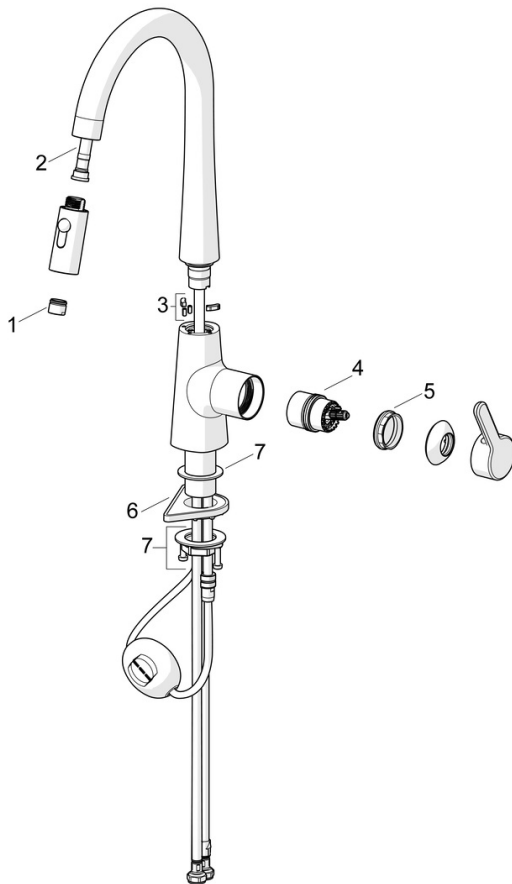

EAN: 4057304020186
static.hansa.com/5136228333

single-lever kitchen mixer, DN 15

- Kitchen
- Single-lever, side operated
- Deck mounted
- Matt black
- Swivel spout, Pull-out model, Swivel range limiting option
- Single operating lever/handle, Hot/Cold symbols
- Limitation option for maximum temperature and flow-rate
- \varnothing 40 mm ceramic cartridge for flow and temperature control
- Flexible inlet pipes
- Soft- and Needle-Spray
- 2 spray functions

Technical data

Flow properties

Flow-rate at 3 bar	9.6 l/min
Pressure loss with flow (0.2 l/s)	3 bar

Technical properties

DN-size (nominal dimension)	DN15
Hot water supply	max. +70°C
Working pressure	0.5-10 bar
Connection size	G3/8
Projection	231 mm
Backflow prevention (EN1717)	EB
Material	Brass

Regulations

EN standard	EN 817
Noise class	I (ISO 3822)

Spare parts

SP51362283CLR

	Name	Code
01	Aerator	59914583
02	Shower hose, L=1500, G1/2-M14x1	59914690
03	Spout overturning stopper, 60° / 0°	59914281
04	Cartridge	59914665
05	Tightening nut, M42x1,5, SW 38	59914128
06	Supporting plate	59910008
07	Fixing set	59913371