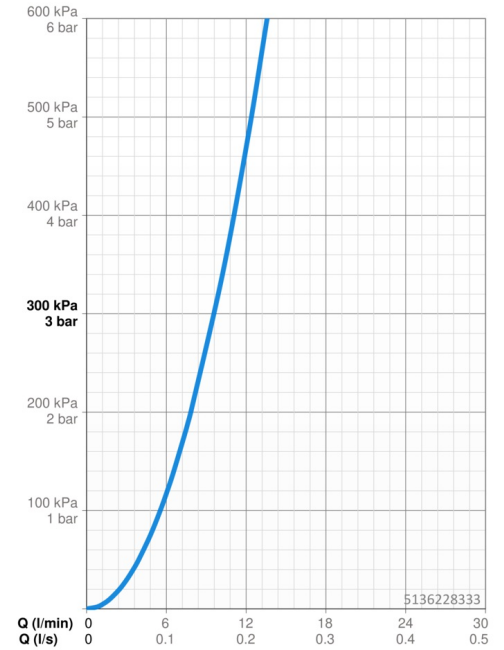

Technical data

Flow properties

Flow-rate at 3 bar	9.6 l/min
Pressure loss with flow (0.2 l/s)	3 bar

Technical properties

DN-size (nominal dimension)	DN15
Hot water supply	max. +70°C
Working pressure	0.5-10 bar
Connection size	G3/8
Projection	231 mm
Backflow prevention (EN1717)	EB
Material	Brass

Regulations

EN standard	EN 817
Noise class	I (ISO 3822)