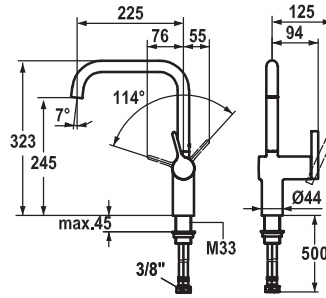

KWC LIVELLO

KWC-No.	Finish
10.231.013.000FL	all chrome
A 225, flexible connection hoses	

Kitchen

Lever mixer

- Lever installation only possible on the right side
 - Child safety: cold water flow in lever position towards the front
- gap between wall and centre of mounting hole min. 60 mm
- Swivel spout 125° , extensible to 360°
 - Neoperl® Caché®
- OptimalSpace - ample space for washing or working
- KWC cartridge M 35 H
 - with ceramic discs
 - flow rate and temperature continuously variable
- Flexible connection hoses 3/8"
- Fastening by means of threaded sleeve M33 x 1.5
- Mounting hole size ø35 mm

Flow rate 11 l/min (3 bar)
Acoustic group II

Subject to technical, range and model changes. Dimensions in mm.

KWC-No.	Finish
10.231.013.700FL	stainless steel

A 225, flexible connection hoses

Kitchen

Lever mixer

- Lever installation only possible on the right side
 - Child safety: cold water flow in lever position towards the front
- gap between wall and centre of mounting hole min. 65 mm
- Swivel spout 125° , extensible to 360°
 - Neoperl® Caché®
- OptimalSpace - ample space for washing or working
- KWC cartridge M 35 H
 - with ceramic discs
 - flow rate and temperature continuously variable
- Flexible connection hoses 3/8"
- Fastening by means of threaded sleeve M33 x 1.5
- Mounting hole size ø35 mm