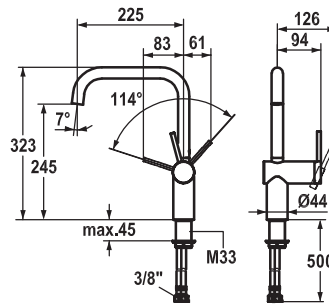

KWC LIVELLO

KWC-No.	Finish
10.231.013.000FL	all chrome
A 225, flexible connection hoses	

Kitchen

Lever mixer

- Lever installation only possible on the right side
 - Child safety: cold water flow in lever position towards the front
- gap between wall and centre of mounting hole min. 60 mm
- Swivel spout 125° , extensible to 360°
 - Neoperl® Caché®
- OptimalSpace - ample space for washing or working
- KWC cartridge M 35 H
 - with ceramic discs
 - flow rate and temperature continuously variable
- Flexible connection hoses 3/8"
- Fastening by means of threaded sleeve M33 x 1.5
- Mounting hole size ø35 mm

Flow rate 11 l/min (3 bar)
Acoustic group II

Subject to technical, range and model changes. Dimensions in mm.

KWC-No.	Finish
10.231.013.700FL	stainless steel

A 225, flexible connection hoses

Kitchen

Lever mixer

- Lever installation only possible on the right side
 - Child safety: cold water flow in lever position towards the front
- gap between wall and centre of mounting hole min. 65 mm
- Swivel spout 125° , extensible to 360°
 - Neoperl® Caché®
- OptimalSpace - ample space for washing or working
- KWC cartridge M 35 H
 - with ceramic discs
 - flow rate and temperature continuously variable
- Flexible connection hoses 3/8"
- Fastening by means of threaded sleeve M33 x 1.5
- Mounting hole size ø35 mm