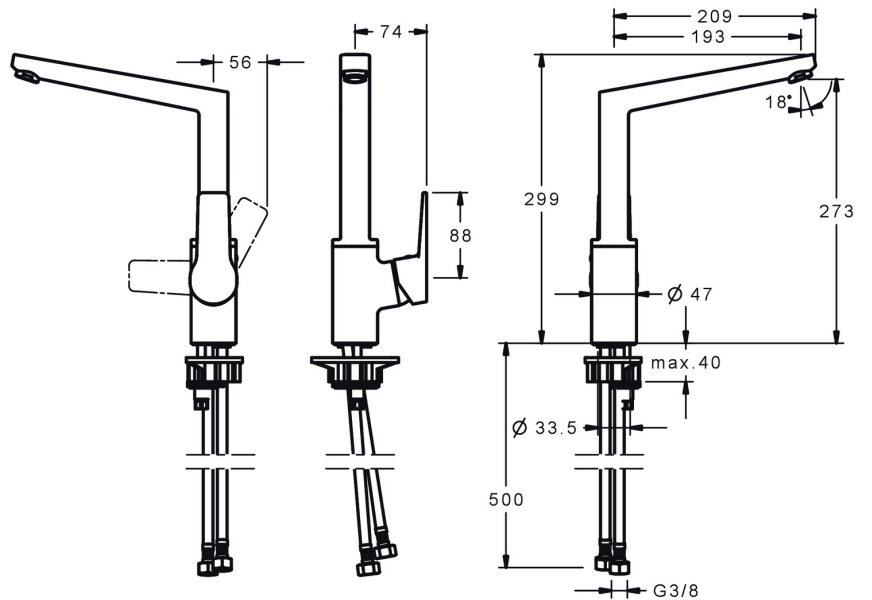

EAN: 4057304014390
static.hansa.com/0920220333

- Kitchen
- Single-lever, side operated
- Deck mounted
- Matt black
- Swivel spout, Casted construction
- Standard aerator
- Hot/Cold symbols, Single operating lever/handle
- Limitation option for maximum temperature and flow-rate, Adjustable hot water stop (included, retrofittable)
- \varnothing 35 mm ceramic cartridge for flow and temperature control
- Flexible inlet pipes
- Inner body made of DZR brass, Surfaces in contact with drinking water contain less than 0.3% lead, Waterways without nickel coating

Technical data

Flow properties

Flow-rate at 3 bar	12.0 l/min
Pressure loss with flow (0.2 l/s)	3 bar

Technical properties

DN-size (nominal dimension)	DN15
Hot water supply	max. +80°C
Working pressure	0.5-10 bar
Connection size	G3/8
Projection	193 mm
Backflow prevention (EN1717)	AA
Material	Brass

Regulations

EN standard	EN 817
Noise class	I (ISO 3822)

Approvals and Declarations

DVGW	NW-6506CQ0410
ABP	P-IX 38406/IZ

Spare parts

SP0920220333

	Name	Code
01	Temperature adjustment limiter	59912325
02	Tightening nut, M40x1, SW30	59913210
03	Cartridge, 3.5 Classic	59913075
04	Sealing kit	59911884
05	Fixing screw, M8x1, L=140	59912474
06	Bottom seal	59914591
07	Fixing set	59910749
08	Supporting plate	59910008