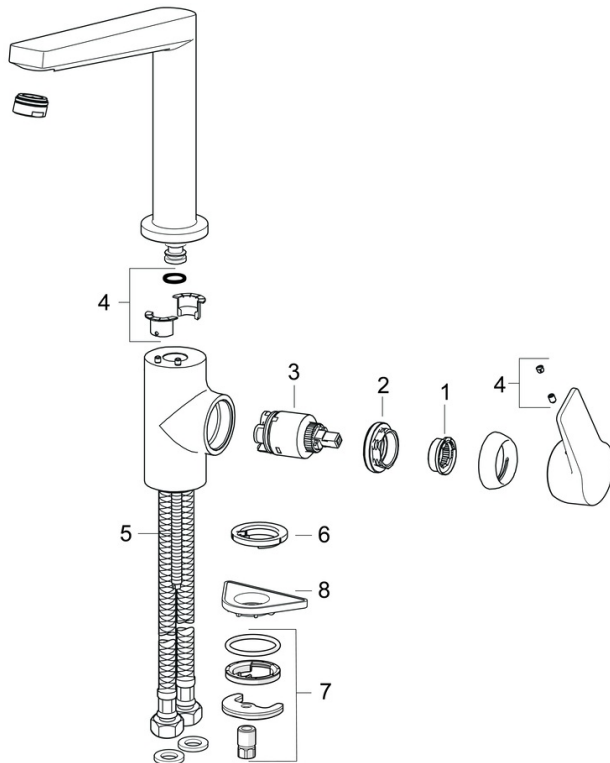

EAN: 4057304014390
static.hansa.com/0920220333

- Kitchen
- Single-lever, side operated
- Deck mounted
- Matt black
- Swivel spout, Casted construction
- Standard aerator
- Hot/Cold symbols, Single operating lever/handle
- Limitation option for maximum temperature and flow-rate, Adjustable hot water stop (included, retrofittable)
- \varnothing 35 mm ceramic cartridge for flow and temperature control
- Flexible inlet pipes
- Inner body made of DZR brass, Surfaces in contact with drinking water contain less than 0.3% lead, Waterways without nickel coating

Technical data

Flow properties

Flow-rate at 3 bar	12.0 l/min
Pressure loss with flow (0.2 l/s)	3 bar

Technical properties

DN-size (nominal dimension)	DN15
Hot water supply	max. +80°C
Working pressure	0.5-10 bar
Connection size	G3/8
Projection	193 mm
Backflow prevention (EN1717)	AA
Material	Brass

Regulations

EN standard	EN 817
Noise class	I (ISO 3822)

Approvals and Declarations

DVGW	NW-6506CQ0410
ABP	P-IX 38406/IZ

Spare parts

SP0920220333

	Name	Code
01	Temperature adjustment limiter	59912325
02	Tightening nut, M40x1, SW30	59913210
03	Cartridge, 3.5 Classic	59913075
04	Sealing kit	59911884
05	Fixing screw, M8x1, L=140	59912474
06	Bottom seal	59914591
07	Fixing set	59910749
08	Supporting plate	59910008