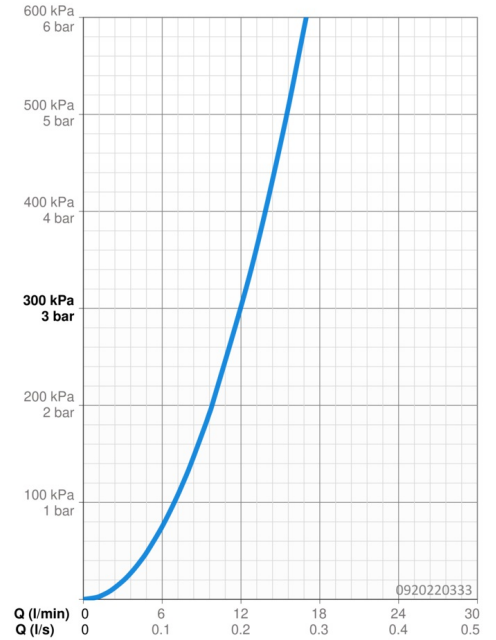

Technical data

Flow properties

Flow-rate at 3 bar	12.0 l/min
Pressure loss with flow (0.2 l/s)	3 bar

Technical properties

DN-size (nominal dimension)	DN15
Hot water supply	max. +80°C
Working pressure	0.5-10 bar
Connection size	G3/8
Projection	193 mm
Backflow prevention (EN1717)	AA
Material	Brass

Regulations

EN standard	EN 817
Noise class	I (ISO 3822)

Approvals and Declarations

DVGW	NW-6506CQ0410
ABP	P-IX 38406/IZ