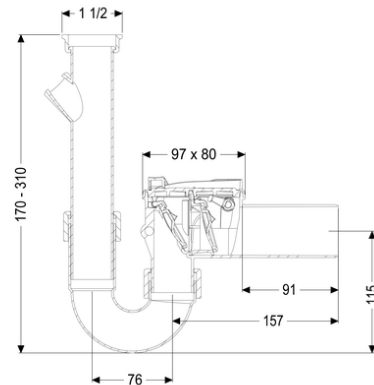

## Backwater valve Staufix Siphon, DN 50, Washing machine, Type 5

### General characteristics:

Nominal size (DN):	50
Colour:	white
Standard:	EN 13564

### Dimensions:

Length:	260 mm
Width:	80 mm
Height:	310 mm
Cover locking:	One-handed closure