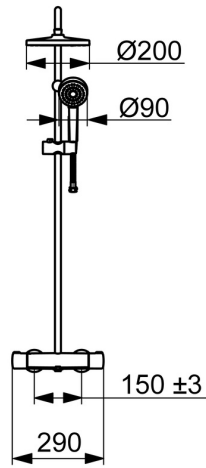

Spare parts

SP55350110

Name

Code