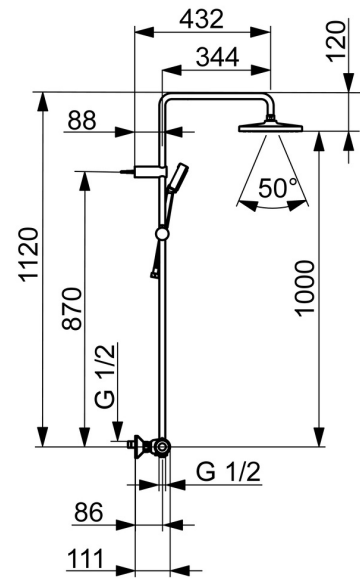

Spare parts

SP55350110

Name

Code