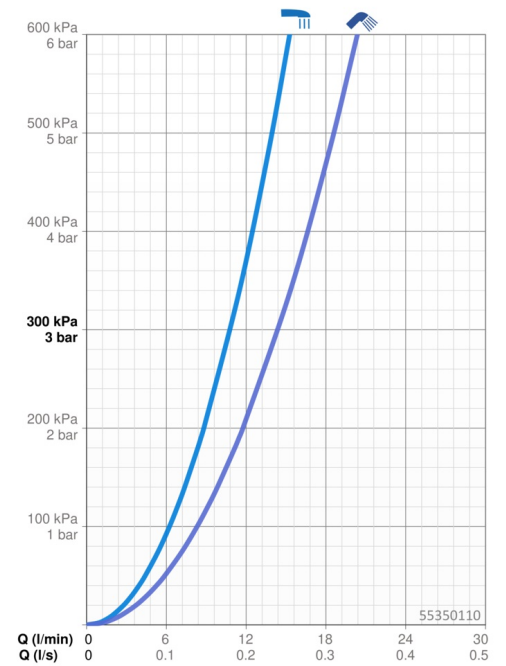

Approvals and Declarations

ABP **PA-IX 10077/IIBO**