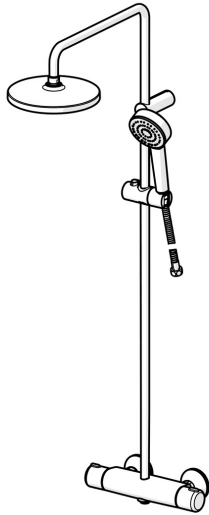

Spare parts

SP55350110

Name

Code