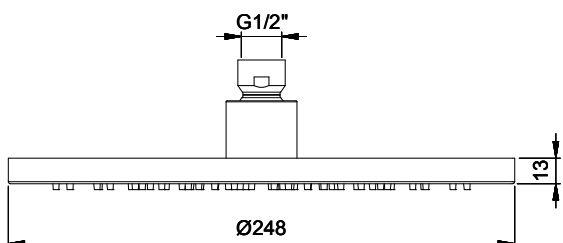

Product Type: **Emotion Head Shower**
 Product Code: **E044050**
 Product Name: **Round Emotion**
 Description: Soffione Emotion Tondo Ø250mm
Round Emotion Head Shower Ø250mm
 Dimensions: Ø250 mm
 Material: ABS

Painted

Matt Black
MB

Matt White
WM

DIMENSIONS

FLOWRATE

PRODUCT CARE

To avoid damages to the purchased equipment, please observe the following recommendations for use:

- Clean the plumbing before connecting the device.
- Periodically clean the water blade to avoid any limestone deposits that could compromise the good functioning.