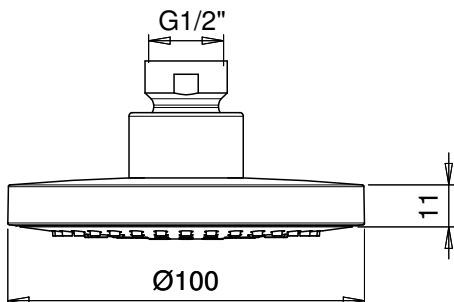

DIMENSIONS