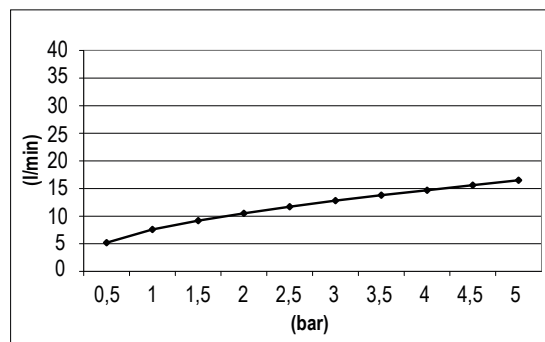

Product Type: **Emotion Head Shower**
Product Code: **E044038**
Product Name: **Round Emotion 100**
Description: *Soffione Tondo Ø100*
Round Head Shower Ø100
Dimensions: Ø100 mm
Material: ABS

Note:
Notes:

Functions:

1 Way

Rain

Finishes:

Chrome
CR

Nichel Brushed
BS

Painted

Matt Black
MB

Matt White
WM

DIMENSIONS

FLOWRATE