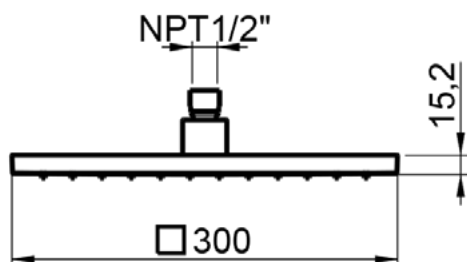

Product Type: **Emotion Head Shower**  
 Product Code: **E044043**  
 Product Name: **Square Emotion 300**  
 Description: Soffione Emotion Quadro L300mm  
 Square Emotion Head Shower L300mm  
 Dimensions: L300 mm  
 ABS

## DIMENSIONS