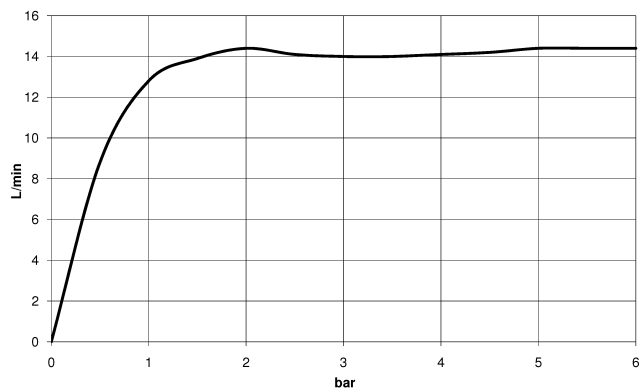

28 545 977

- 435mm projection
- rain shower Ø 200 mm
- PURE RAIN, max. flow rate 14 l/min (at 3 bar)
- Function from: 8 l/min
- rosette Ø 55 mm
- 1/2" connection
- with anti-scale system

	Chrome	28 545 977-00
	brushed chrome	28 545 977-93
	Brushed Platinum	28 545 977-06
	Platinum	28 545 977-08
	Durabrass (23kt Gold)	28 545 977-09
	Brushed Durabrass (23kt Gold)	28 545 977-28
	Brushed Dark Platinum	28 545 977-99

**Recommended miscellaneous**

- Concealed wall elbow -** 35 085 970 90
- max. recess depth 163 mm
  - min. recess depth 90 mm

28 545 977

**Flow rate chart**

**Certificates**

DVGW\_DW- LGA\_38654.  
6517DN0118.