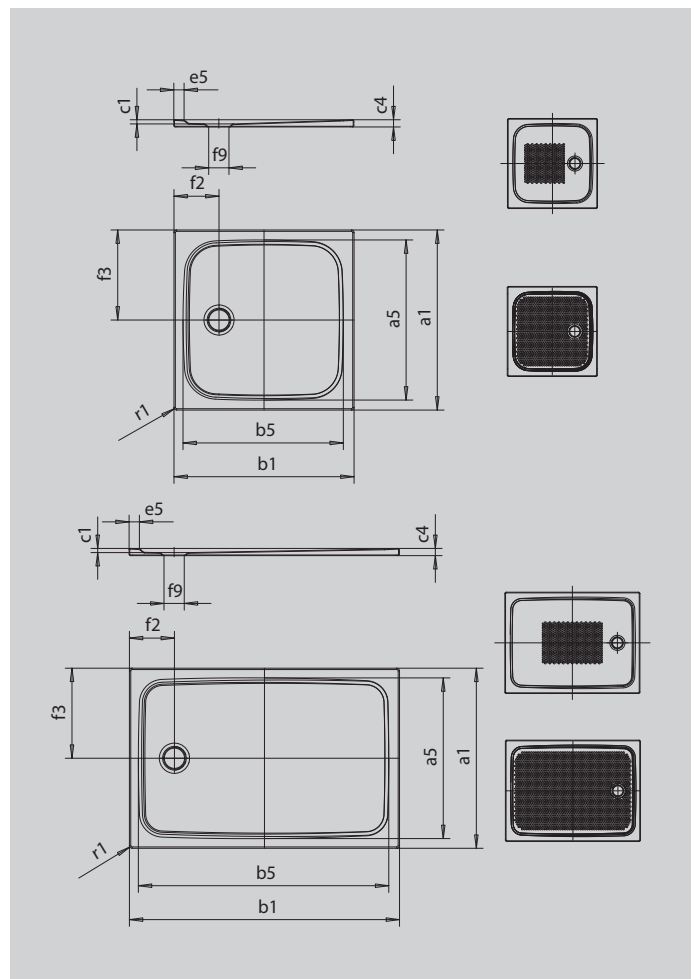

CAYONOPLAN

- floor-level shower
- classic design with inner contour
- perfect match for the CAYONO model range
- large standing area with central waste at short side
- made of KALDEWEI steel enamel

Similar illustration

SECURE⁺

Model		2259
External length	a_1	750 mm
Internal length	a_5	640 mm
External width	b_1	1100 mm
Internal width	b_5	990 mm
Depth inside	c_1	18 mm
Height of rim	c_4	32 mm
Height with low-profile support	c_{16}	49 mm
Width of rim	e_5	50 mm
Diameter of waste hole	f_9	Ø90 mm
Distance bath edge to centre of waste hole	$f_2; f_3$	200; 375 mm
External radius	r_1	12 mm
Net weight		20 kg
Anti-slip		375 x 535 mm
Full anti-slip		575 x 935 mm
SECURE PLUS		full base

KALDEWEI

CAYONOPLAN

- floor-level shower
- classic design with inner contour
- perfect match for the CAYONO model range
- large standing area with central waste at short side
- made of KALDEWEI steel enamel

Similar illustration

SECURE⁺

Model		2262
External length	a_1	800 mm
Internal length	a_5	690 mm
External width	b_1	1200 mm
Internal width	b_5	1090 mm
Depth inside	c_1	18 mm
Height of rim	c_4	32 mm
Width of rim	e_5	50 mm
Diameter of waste hole	f_9	Ø90 mm
Distance bath edge to centre of waste hole	$f_2; f_3$	200; 400 mm
External radius	r_1	12 mm
Net weight		25 kg
Anti-slip		375 x 535 mm
Full anti-slip		615 x 1035 mm
SECUREPLUS		full base