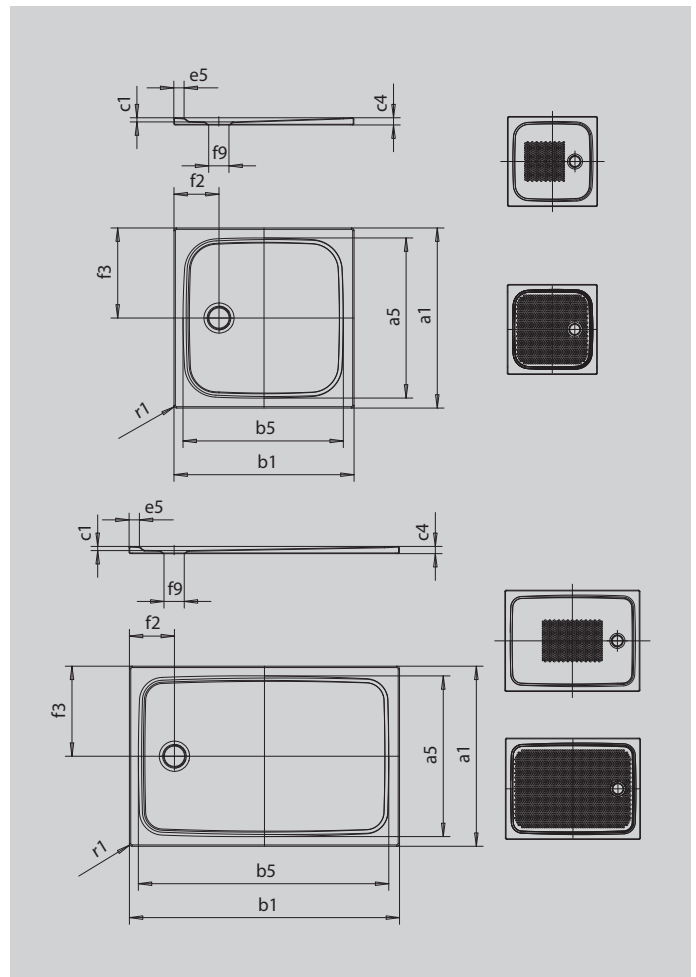

CAYONOPLAN

- floor-level shower
- classic design with inner contour
- perfect match for the CAYONO model range
- large standing area with central waste at short side
- made of KALDEWEI steel enamel

Similar illustration

SECURE⁺

Model		2259
External length	a_1	750 mm
Internal length	a_5	640 mm
External width	b_1	1100 mm
Internal width	b_5	990 mm
Depth inside	c_1	18 mm
Height of rim	c_4	32 mm
Height with low-profile support	c_{16}	49 mm
Width of rim	e_5	50 mm
Diameter of waste hole	f_9	Ø90 mm
Distance bath edge to centre of waste hole	$f_2; f_3$	200; 375 mm
External radius	r_1	12 mm
Net weight		20 kg
Anti-slip		375 x 535 mm
Full anti-slip		575 x 935 mm
SECURE PLUS		full base

Similar illustration

SECURE⁺

Model		2262
External length	a_1	800 mm
Internal length	a_5	690 mm
External width	b_1	1200 mm
Internal width	b_5	1090 mm
Depth inside	c_1	18 mm
Height of rim	c_4	32 mm
Width of rim	e_5	50 mm
Diameter of waste hole	f_9	Ø90 mm
Distance bath edge to centre of waste hole	$f_2; f_3$	200; 400 mm
External radius	r_1	12 mm
Net weight		25 kg
Anti-slip		375 x 535 mm
Full anti-slip		615 x 1035 mm
SECUREPLUS		full base

Similar illustration

SECURE⁺

Model		2264
External length	a_1	800 mm
Internal length	a_5	690 mm
External width	b_1	1300 mm
Internal width	b_5	1190 mm
Depth inside	c_1	25 mm
Height of rim	c_4	40 mm
Height with low-profile support	c_{16}	49 mm
Width of rim	e_5	50 mm
Diameter of waste hole	f_9	Ø90 mm
Distance bath edge to centre of waste hole	$f_2; f_3$	200; 400 mm
External radius	r_1	12 mm
Net weight		25 kg
Anti-slip		555 x 855 mm
Full anti-slip		615 x 1135 mm
SECURE PLUS		full base