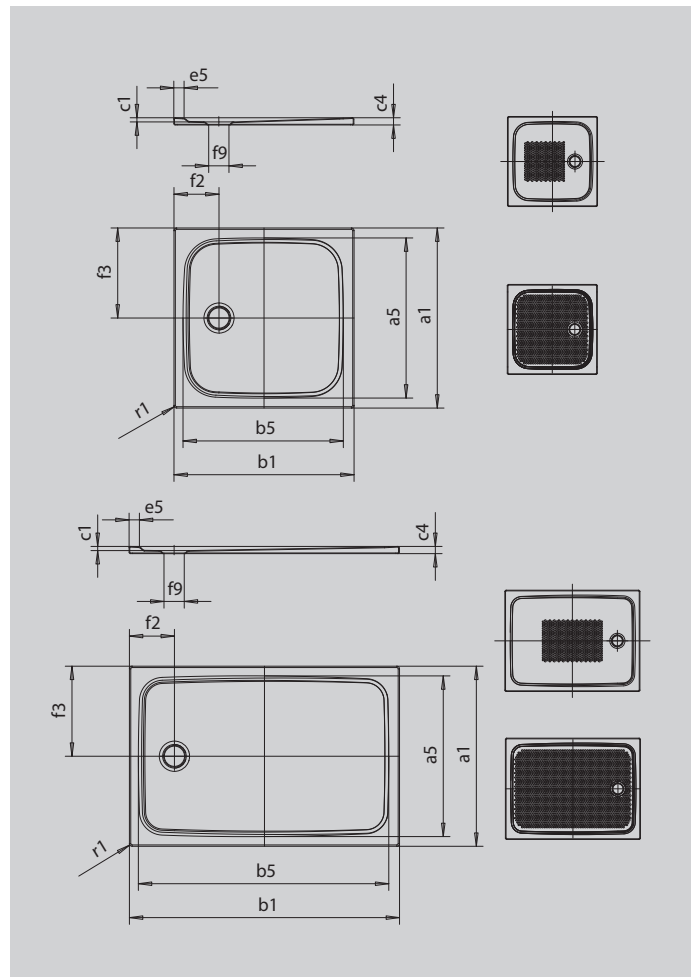

SECURE⁺

Model		2259
External length	a_1	750 mm
Internal length	a_5	640 mm
External width	b_1	1100 mm
Internal width	b_5	990 mm
Depth inside	c_1	18 mm
Height of rim	c_4	32 mm
Height with low-profile support	c_{16}	49 mm
Width of rim	e_5	50 mm
Diameter of waste hole	f_9	Ø90 mm
Distance bath edge to centre of waste hole	$f_2; f_3$	200; 375 mm
External radius	r_1	12 mm
Net weight		20 kg
Anti-slip		375 x 535 mm
Full anti-slip		575 x 935 mm
SECURE PLUS		full base

Similar illustration

SECURE⁺

Model		2262
External length	a_1	800 mm
Internal length	a_5	690 mm
External width	b_1	1200 mm
Internal width	b_5	1090 mm
Depth inside	c_1	18 mm
Height of rim	c_4	32 mm
Width of rim	e_5	50 mm
Diameter of waste hole	f_9	Ø90 mm
Distance bath edge to centre of waste hole	$f_2; f_3$	200; 400 mm
External radius	r_1	12 mm
Net weight		25 kg
Anti-slip		375 x 535 mm
Full anti-slip		615 x 1035 mm
SECUREPLUS		full base

Similar illustration

SECURE⁺

Model		2264
External length	a_1	800 mm
Internal length	a_5	690 mm
External width	b_1	1300 mm
Internal width	b_5	1190 mm
Depth inside	c_1	25 mm
Height of rim	c_4	40 mm
Height with low-profile support	c_{16}	49 mm
Width of rim	e_5	50 mm
Diameter of waste hole	f_9	Ø90 mm
Distance bath edge to centre of waste hole	$f_2; f_3$	200; 400 mm
External radius	r_1	12 mm
Net weight		25 kg
Anti-slip		555 x 855 mm
Full anti-slip		615 x 1135 mm
SECURE PLUS		full base

Similar illustration

SECURE⁺

Model		2276
External length	a_1	800 mm
Internal length	a_5	690 mm
External width	b_1	1600 mm
Internal width	b_5	1490 mm
Depth inside	c_1	25 mm
Height of rim	c_4	40 mm
Height with low-profile support	c_{16}	49 mm
Width of rim	e_5	50 mm
Diameter of waste hole	f_9	Ø90 mm
Distance bath edge to centre of waste hole	$f_2; f_3$	200; 400 mm
External radius	r_1	12 mm
Net weight		33 kg
Anti-slip		555 x 855 mm
Full anti-slip		615 x 1435 mm
SECURE PLUS		full base