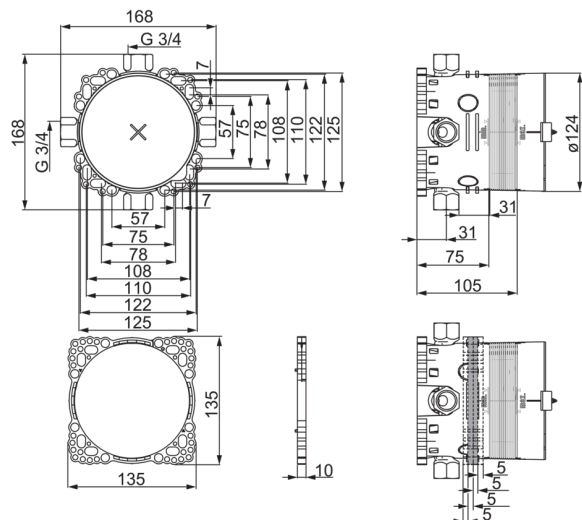

HANSABLUEBOX
BODY FOR BATH AND SHOWER FAUCET, G3/4
 80010000
EAN: 4015474279476

- Bathroom, Shower, Public & Semi-public, Health & Care
- Concealed unit
- Pressure plug
- with integrated shut-off valve(s)
- Inner body made of DZR brass
- Gasketsleeve for dry, Mounting box and coversleeve, Multifix Fastening System

Technical data

Technical properties

DN-size (nominal dimension)
 Hot water supply
 Working pressure
 Connection size

DN20
max. +90°C
1-10 bar
G3/4

Spare parts

SP80010000

	Name	Code
1.1	Installation box	59914329
2	Plug	59914330
3	Shut-off valve	59914333
3.1	O-ring, 4.47x1.78	59902336
4	Gasket	59914332
5	Ring	59914331
6	Plug, G3/4	59912385
7	Flush connector	59914185
8	Raising kit, 15 mm	59914182
N.I.	Plug	59914636