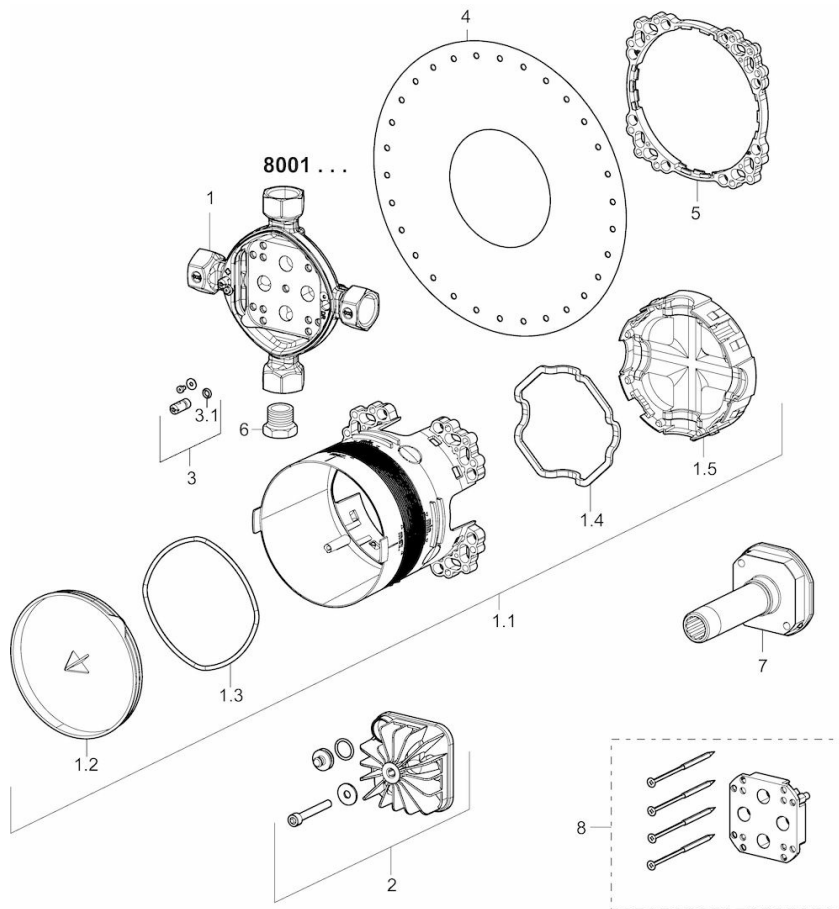

HANSABLUEBOX
BODY FOR BATH AND SHOWER FAUCET, G3/4
 80010000
EAN: 4015474279476

- Bathroom, Shower, Public & Semi-public, Health & Care
- Concealed unit
- Pressure plug
- with integrated shut-off valve(s)
- Inner body made of DZR brass
- Gasketsleeve for dry, Mounting box and coversleeve, Multifix Fastening System

Technical data

Technical properties

DN-size (nominal dimension)
 Hot water supply
 Working pressure
 Connection size

DN20
max. +90°C
1-10 bar
G3/4

Spare parts

SP80010000

	Name	Code
1.1	Installation box	59914329
2	Plug	59914330
3	Shut-off valve	59914333
3.1	O-ring, 4.47x1.78	59902336
4	Gasket	59914332
5	Ring	59914331
6	Plug, G3/4	59912385
7	Flush connector	59914185
8	Raising kit, 15 mm	59914182
N.I.	Plug	59914636