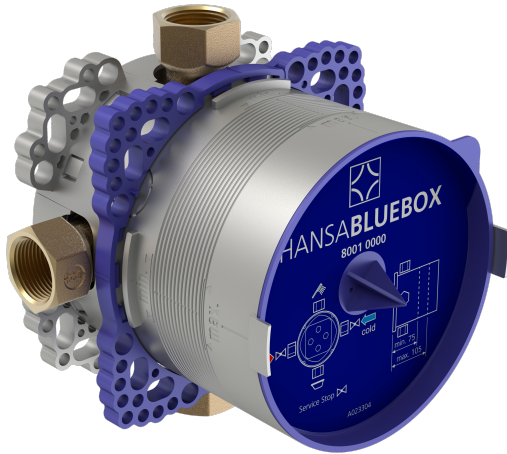

HANSABLUEBOX
BODY FOR BATH AND SHOWER FAUCET, G3/4
 80010000
EAN: 4015474279476

- Bathroom, Shower, Public & Semi-public, Health & Care
- Concealed unit
- Pressure plug
- with integrated shut-off valve(s)
- Inner body made of DZR brass
- Gasketsleeve for dry, Mounting box and coversleeve, Multifix Fastening System

Technical data

Technical properties

DN-size (nominal dimension)
 Hot water supply
 Working pressure
 Connection size

DN20
max. +90°C
1-10 bar
G3/4

Spare parts

SP80010000

	Name	Code
1.1	Installation box	59914329
2	Plug	59914330
3	Shut-off valve	59914333
3.1	O-ring, 4.47x1.78	59902336
4	Gasket	59914332
5	Ring	59914331
6	Plug, G3/4	59912385
7	Flush connector	59914185
8	Raising kit, 15 mm	59914182
N.I.	Plug	59914636