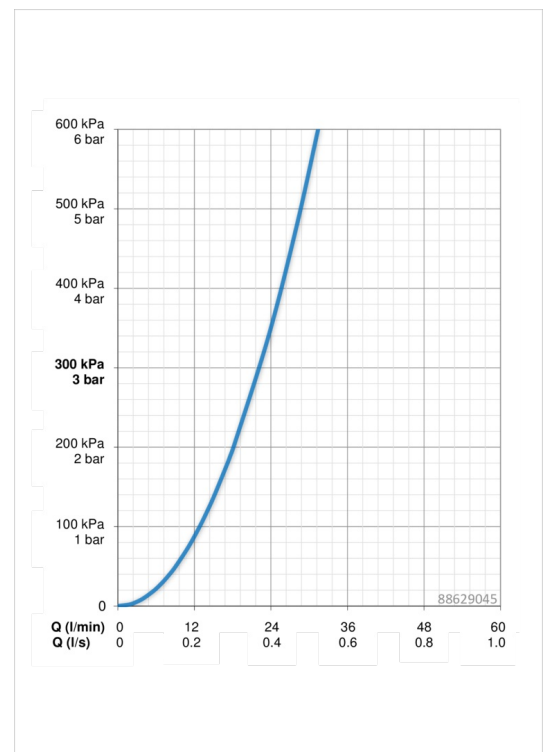

HANSAHOME

COVER PART FOR BATH AND SHOWER FAUCET

88629045

EAN: 4015474279131

- Bathroom, Shower
- Thermostatic, Trim Kit
- Chrome
- Brass

- Temperature control handle, Flow control handle
- Safety stop against scalding at 38°C
- Thermostatic cartridge for automatic temperature control, Non-return valve(s)
- Body made of DZR brass, BLUECLICK for an easy, screwless trim plate installation, BLUETUNE alignment after installation of $\pm 3,5^\circ$, BLUESWITCH 2-way operated diverter with volume control and stop function

Technical data

Flow properties

Flow-rate at 3 bar

22.2 / 22.2 l/min

Technical properties

Hot water supply
Working pressure
Diameter

max. +80°C
1-10 bar
170 mm

Regulations

EN standard
Noise class

EN 1111
I (ISO 3822)

Type approvals

DVGW
ABP
SVGW
ACS

DW-6509CS0197
PA-IX 28853/IDD
1805-6755
16 ACC LY 695