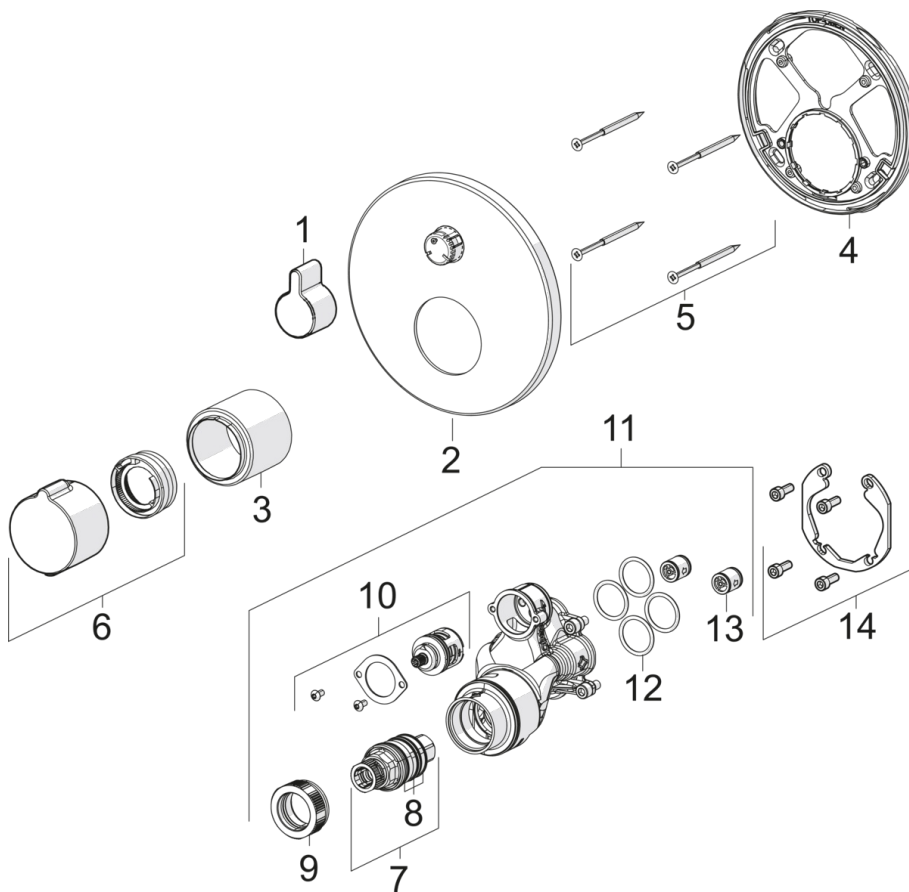

HANSAHOME

COVER PART FOR BATH AND SHOWER FAUCET

88629045

EAN: 4015474279131

- Bathroom, Shower
- Thermostatic, Trim Kit
- Chrome
- Brass

- Temperature control handle, Flow control handle
- Safety stop against scalding at 38°C
- Thermostatic cartridge for automatic temperature control, Non-return valve(s)
- Body made of DZR brass, BLUECLICK for an easy, screwless trim plate installation, BLUETUNE alignment after installation of $\pm 3,5^\circ$, BLUESWITCH 2-way operated diverter with volume control and stop function

Technical data

Flow properties

Flow-rate at 3 bar

22.2 / 22.2 l/min

Technical properties

Hot water supply
Working pressure
Diameter

max. +80°C
1-10 bar
170 mm

Regulations

EN standard
Noise class

EN 1111
I (ISO 3822)

Type approvals

DVGW
ABP
SVGW
ACS

DW-6509CS0197
PA-IX 28853/IDD
1805-6755
16 ACC LY 695

Spare parts

SP88619045

Name	Code
01 Flow control handle	59914322
02 Cover flange, d 170 mm	59914317
03 Cover sleeve	59914294
04 Fixing part	59914307
05 Screw, M4.5x80	59912890
06 Temperature control handle	59914320
07 Thermostatic cartridge, 3.4	59914114
08 O-ring kit	59914113
09 Tightening nut, M36x1.5, SW38	59914319
10 Diverter/Cartridge	59914183
11 Functional unit, (8114, 8862)	59914311
11 Functional unit, (8113, 8861)	59914316
12 O-ring, 23.47x2.62	59914304
13 Non-return valves	59905714
14 Installation kit	59914186
N.I. Raising kit, 15 mm, d:170 mm	59914191
N.I. Adapter	59914184
N.I. Raising kit, 15 mm	59914182
N.I. Fixing screw, M6x13	59914657
N.I. Diverter, 240°, (8114, 8862)	59914656
N.I. Temperature adjustment limiter, max 38°C	59914619
N.I. Diverter, 120°	59914655