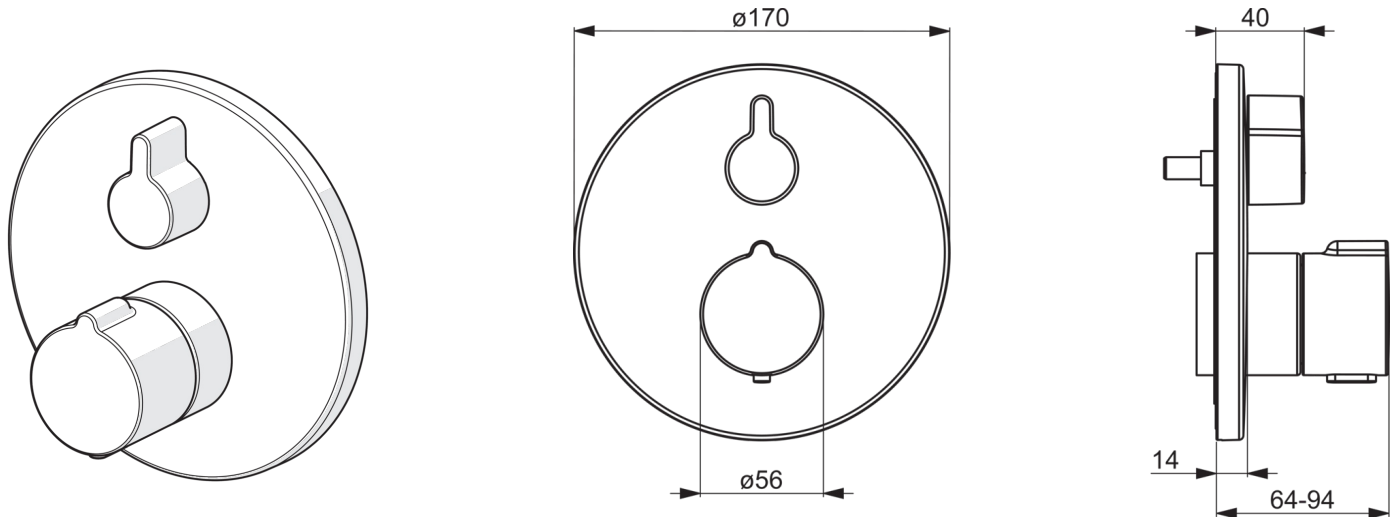

HANSAHOME

COVER PART FOR BATH AND SHOWER FAUCET

88629045

EAN: 4015474279131

- Bathroom, Shower
- Thermostatic, Trim Kit
- Chrome
- Brass

- Temperature control handle, Flow control handle
- Safety stop against scalding at 38°C
- Thermostatic cartridge for automatic temperature control, Non-return valve(s)
- Body made of DZR brass, BLUECLICK for an easy, screwless trim plate installation, BLUETUNE alignment after installation of $\pm 3,5^\circ$, BLUESWITCH 2-way operated diverter with volume control and stop function

Technical data

Flow properties

Flow-rate at 3 bar

22.2 / 22.2 l/min

Technical properties

Hot water supply
Working pressure
Diameter

max. +80°C
1-10 bar
170 mm

Regulations

EN standard
Noise class

EN 1111
I (ISO 3822)

Type approvals

DVGW
ABP
SVGW
ACS

DW-6509CS0197
PA-IX 28853/IDD
1805-6755
16 ACC LY 695

Spare parts

SP88619045

Name	Code
01 Flow control handle	59914322
02 Cover flange, d 170 mm	59914317
03 Cover sleeve	59914294
04 Fixing part	59914307
05 Screw, M4.5x80	59912890
06 Temperature control handle	59914320
07 Thermostatic cartridge, 3.4	59914114
08 O-ring kit	59914113
09 Tightening nut, M36x1.5, SW38	59914319
10 Diverter/Cartridge	59914183
11 Functional unit, (8114, 8862)	59914311
11 Functional unit, (8113, 8861)	59914316
12 O-ring, 23.47x2.62	59914304
13 Non-return valves	59905714
14 Installation kit	59914186
N.I. Raising kit, 15 mm, d:170 mm	59914191
N.I. Adapter	59914184
N.I. Raising kit, 15 mm	59914182
N.I. Fixing screw, M6x13	59914657
N.I. Diverter, 240°, (8114, 8862)	59914656
N.I. Temperature adjustment limiter, max 38°C	59914619
N.I. Diverter, 120°	59914655