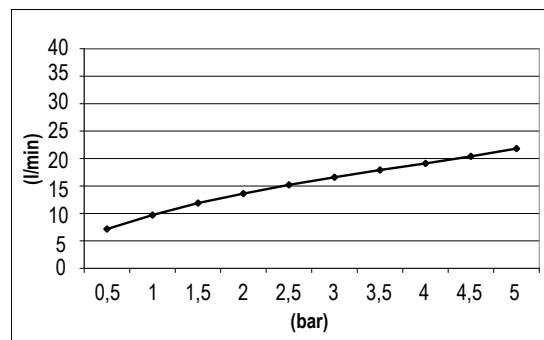

Product Type: **Hand Showers**
Product Code: **E082019**
Product Name: **Skinny**
Description: Doccia Monogetto
Monojet Hand Shower
Dimensions: Ø 26mm
Material: ABS

Note: doccia tubolare monogetto
Notes: *monojet hand shower*

Functions:

1 Way

Rain

Painted

Chrome
CR

Matt Black
MB

Matt White
WM

Finishes:

DIMENSIONS

FLOWRATE