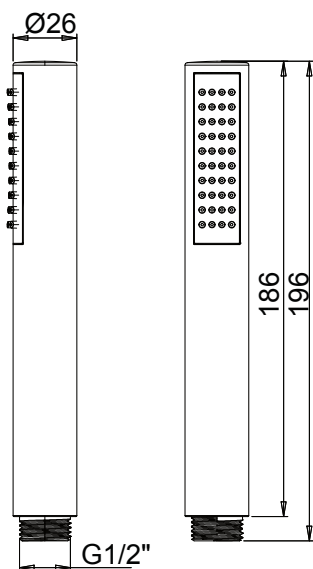

DIMENSIONS