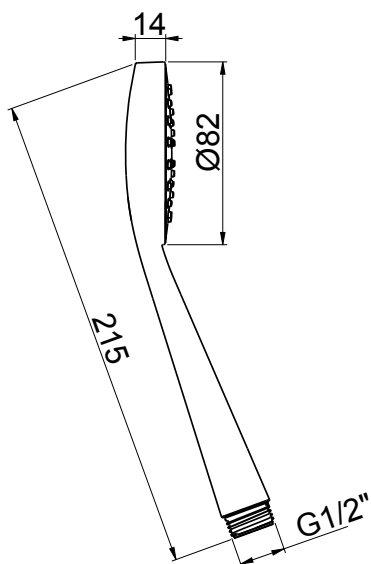

Product Type: **Hand Showers**
 Product Code: **E082068**
 Product Name: **Easy 80**
 Description: Doccia Monogetto
Monojet Hand Shower
 Dimensions: Ø 82mm
 Material: ABS

Note: doccia monogetto
 Notes: *monojet hand shower*

Functions:

1 Way

Rain

Finishes:

Chrome
CR

DIMENSIONS

FLOWRATE

PRODUCT CARE