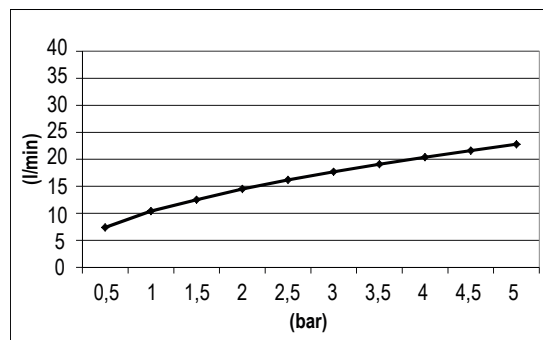

Product Type: **Hand Showers**
 Product Code: **E082068**
 Product Name: **Easy 80**
 Description: Doccia Monogetto
Monojet Hand Shower
 Dimensions: Ø 82mm
 Material: ABS

Note: doccia monogetto
 Notes: *monojet hand shower*

Functions:

1 Way

Rain

Finishes:

Chrome
CR

DIMENSIONS

FLOWRATE

PRODUCT CARE