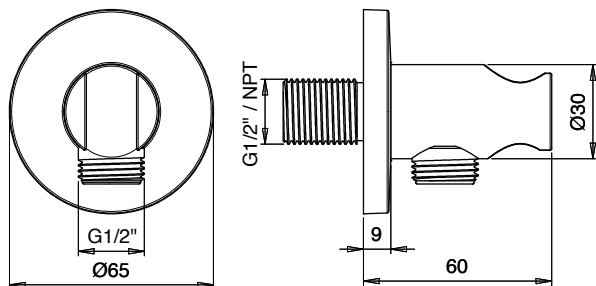

Product Type: **Water Outlet**
Product Code: **E095008**
Product Name: **Water Outlet**

Description: presa acqua con supporto - rosone tondo
water outlet with stand - round rosette

Dimensions: rosette 65 mm
Material: Ottone | Brass

Functions:

1 Way

Finishes:

Chrome
CR

DIMENSIONS

PRODUCT CARE

To avoid damages to the purchased equipment, please observe the following recommendations for use:

- Clean the plumbing before connecting the device.
- Periodically clean the water blade to avoid any limestone deposits that could compromise the good functioning.