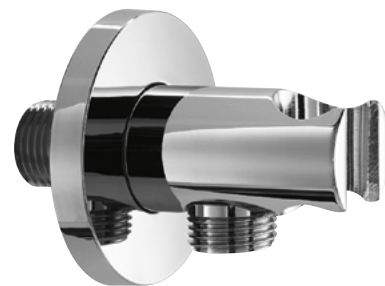

Product Type: **Water Outlet**
Product Code: **E095008**
Product Name: **Water Outlet**

Description: presa acqua con supporto - rosone tondo
water outlet with stand - round rosette

Dimensions: rosette 65 mm
Material: Ottone | Brass

Functions:

1 Way

Finishes:

Chrome
CR

DIMENSIONS

PRODUCT CARE

To avoid damages to the purchased equipment, please observe the following recommendations for use:

- Clean the plumbing before connecting the device.
- Periodically clean the water blade to avoid any limestone deposits that could compromise the good functioning.