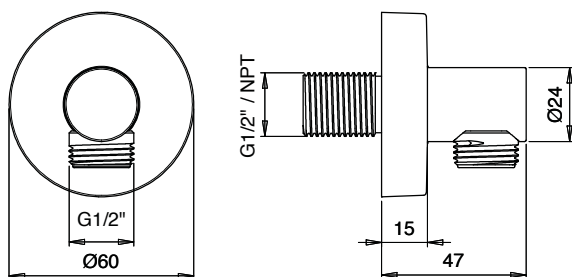

Product Type: **Water Outlet**
Product Code: **E095005**
Product Name: **Water Outlet**
Description: presa acqua senza supporto - rosone tondo
water outlet without stand - round rosette
Dimensions: rosette 60 mm
Material: Ottone | Brass

Functions: 
1 Way

Finishes: 
Chrome
CR

DIMENSIONS

PRODUCT CARE

To avoid damages to the purchased equipment, please observe the following recommendations for use:

- Clean the plumbing before connecting the device.
- Periodically clean the water blade to avoid any limestone deposits that could compromise the good functioning.