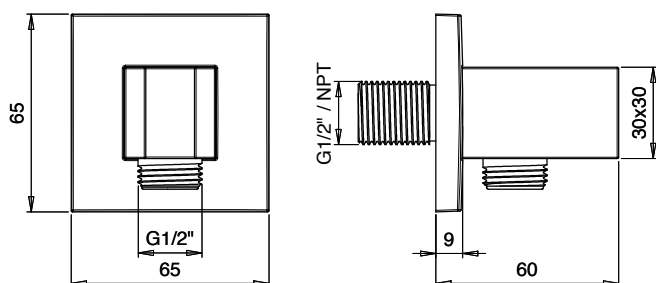

Product Type: **Water Outlet**
Product Code: **E095010**
Product Name: **Water Outlet**
Description: presa acqua con supporto - rosone quadro
water outlet with stand - square rosette
Dimensions: rosette 65x65 mm
Material: Ottone | Brass

Functions: 
1 Way

Finishes: 
Chrome
CR

DIMENSIONS

PRODUCT CARE

To avoid damages to the purchased equipment, please observe the following recommendations for use:

- Clean the plumbing before connecting the device.
- Periodically clean the water blade to avoid any limestone deposits that could compromise the good functioning.