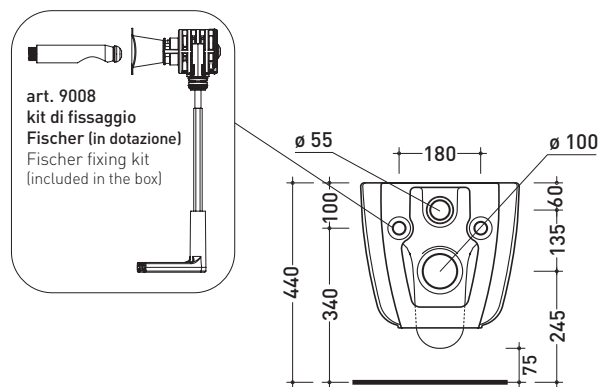

MN118

Wall hung wc (wall fixing kit art. 9008 included)

Complements: **Soft-closing thermosetting wrapping seat&cover (MNCW03)**
 Line accessories: **TWO - HOOP - NOKE - FOLD**

Technical accessories: **Universal fixing bracket for wall hung wc/bidet (41/P)**

Package dim. 53,4 x 35,4 x 40 cm | Weight 26,5 kg | Pz. Pallet n° 15

UNI EN 997

Dop-No997

FLAMINIA does not recommend combining this toilet model with rapid-flow/flushometer systems or traditional high tanks

vista zenitale / zenital view

vista laterale / lateral view

sezione longitudinale / section

vista retro / back view

sizes in mm

CERAMIC: glossy finish

white black

matt finish

milky white carbone lava grey

Please consider a 2% tolerance on indicated measurements