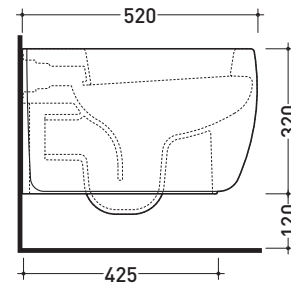

Package dim. 53,4 x 35,4 x 40 cm | Weight 26,5 kg | Pz. Pallet n° 15

UNI EN 997

Dop-No997

FLAMINIA does not recommend combining this toilet model with rapid-flow/flushometer systems or traditional high tanks

vista zenitale / zenital view

vista laterale / lateral view

sezione longitudinale / section

vista retro / back view

sizes in mm

CERAMIC: glossy finish

white black

matt finish