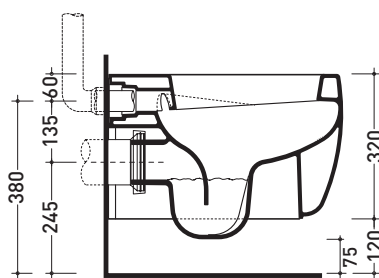

MN118

Wall hung wc (wall fixing kit art. 9008 included)

Complements: **Soft-closing thermosetting wrapping seat&cover (MNCW03)**
 Line accessories: **TWO - HOOP - NOKE - FOLD**

Technical accessories: **Universal fixing bracket for wall hung wc/bidet (41/P)**

Package dim. 53,4 x 35,4 x 40 cm | Weight 26,5 kg | Pz. Pallet n° 15

UNI EN 997

Dop-No997

FLAMINIA does not recommend combining this toilet model with rapid-flow/flushometer systems or traditional high tanks

vista zenitale / zenital view

vista laterale / lateral view

sezione longitudinale / section

vista retro / back view

sizes in mm

CERAMIC: glossy finish

white black

matt finish