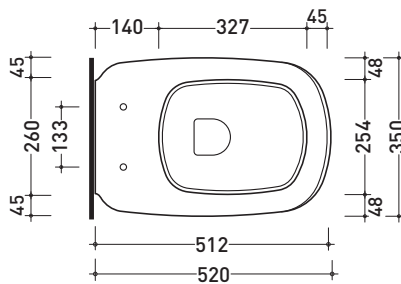

MN118

Wall hung wc (wall fixing kit art. 9008 included)

Complements: **Soft-closing thermosetting wrapping seat&cover (MNCW03)**
 Line accessories: **TWO - HOOP - NOKE - FOLD**

Technical accessories: **Universal fixing bracket for wall hung wc/bidet (41/P)**

Package dim. 53,4 x 35,4 x 40 cm | Weight 26,5 kg | Pz. Pallet n° 15

UNI EN 997

Dop-No997

FLAMINIA does not recommend combining this toilet model with rapid-flow/flushometer systems or traditional high tanks

vista zenitale / zenital view

vista laterale / lateral view

sezione longitudinale / section

vista retro / back view

sizes in mm

CERAMIC: glossy finish

white black

matt finish

milky white carbone lava grey

Please consider a 2% tolerance on indicated measurements