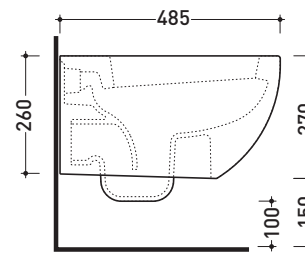

Technical accessories: Universal fixing bracket for wall hung wc/bidet (41/P)

Package dim.

Weight 21 kg

Pz. Pallet n° 18

UNI EN 997

Dop-No997

Flaminia does not recommend combining this toilet model with rapid-flow/flushometer systems or traditional high tanks

vista zenitale / zenital view

vista laterale / lateral view

sezione longitudinale / section

art. 9008
 kit di fissaggio
 Fischer (in dotazione)
 Fischer fixing kit
 (included in the box)

vista retro / back view

sizes in mm

CERAMIC: glossy finish

white

Please consider a 2% tolerance on indicated measurements