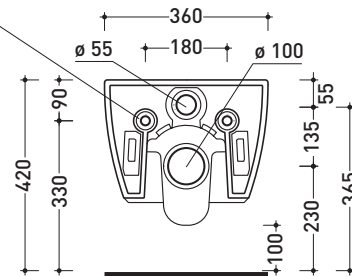

Technical accessories: Universal fixing bracket for wall hung wc/bidet (41/P)

Package dim.

Weight 21 kg

Pz. Pallet n° 18

UNI EN 997

Dop-No997

Flaminia does not recommend combining this toilet model with rapid-flow/flushometer systems or traditional high tanks

vista zenitale / zenital view

vista laterale / lateral view

sezione longitudinale / section

art. 9008
 kit di fissaggio
 Fischer (in dotazione)
 Fischer fixing kit
 (included in the box)

vista retro / back view

sizes in mm

CERAMIC: glossy finish

white

Please consider a 2% tolerance on indicated measurements