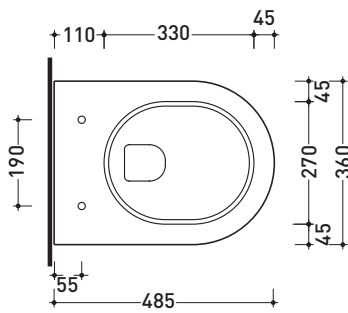

Technical accessories: Universal fixing bracket for wall hung wc/bidet (41/P)

Package dim.

Weight 21 kg

Pz. Pallet n° 18

UNI EN 997

Dop-No997

Flaminia does not recommend combining this toilet model with rapid-flow/flushometer systems or traditional high tanks

vista zenitale / zenital view

vista laterale / lateral view

sezione longitudinale / section

art. 9008
 kit di fissaggio
 Fischer (in dotazione)
 Fischer fixing kit
 (included in the box)

vista retro / back view

sizes in mm

CERAMIC: glossy finish

white

Please consider a 2% tolerance on indicated measurements