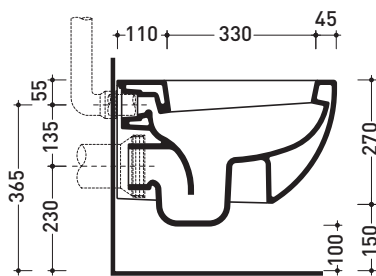

AP119 MiniApp

Wall hung wc (fixing kit included art. 9008)

Complements: Soft-closing thermosetting wrapping seat&cover (QKCW07)
 SLIM soft-closing thermosetting seat&cover (QKCW09)
 Line accessories: TWO - HOOP - NOKÉ - FOLD

Technical accessories: Universal fixing bracket for wall hung wc/bidet (41/P)

Package dim.

Weight 21 kg

Pz. Pallet n° 18

UNI EN 997

Dop-No997

Flaminia does not recommend combining this toilet model with rapid-flow/flushometer systems or traditional high tanks

vista zenitale / zenital view

vista laterale / lateral view

sezione longitudinale / section

art. 9008
 kit di fissaggio
 Fischer (in dotazione)
 Fischer fixing kit
 (included in the box)

vista retro / back view

sizes in mm

CERAMIC: glossy finish

white

Please consider a 2% tolerance on indicated measurements