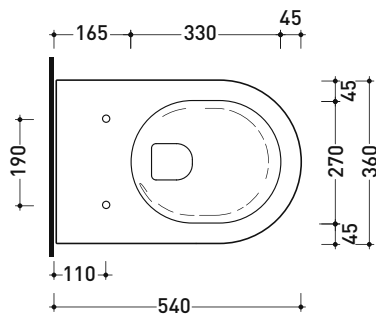

Technical accessories: Universal fixing bracket for wall hung wc/bidet (41/P)

Package dim. | Weight 24 kg | Pz. Pallet n° 18

UNI EN 997

Dop-No997

Flaminia does not recommend combining this toilet model with rapid-flow/flushometer systems or traditional high tanks

vista zenitale / zenital view

vista laterale / lateral view

sezione longitudinale / section

art. 9008
 kit di fissaggio
 Fischer (in dotazione)
 Fischer fixing kit
 (included in the box)

vista retro / back view

sizes in mm

CERAMIC: glossy finish

white

matt finish

milky white

carbone

Please consider a 2% tolerance on indicated measurements