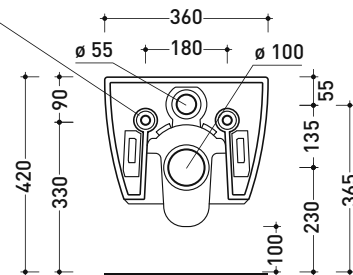

Technical accessories: Universal fixing bracket for wall hung wc/bidet (41/P)

Package dim. | Weight 24 kg | Pz. Pallet n° 18

UNI EN 997

Dop-No997

Flaminia does not recommend combining this toilet model with rapid-flow/flushometer systems or traditional high tanks

vista zenitale / zenital view

vista laterale / lateral view

sezione longitudinale / section

art. 9008
 kit di fissaggio
 Fischer (in dotazione)
 Fischer fixing kit
 (included in the box)

vista retro / back view

sizes in mm

CERAMIC: glossy finish

white

matt finish

milky white

carbone

Please consider a 2% tolerance on indicated measurements