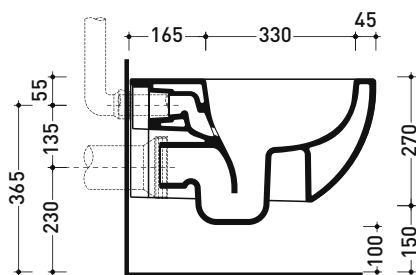

Technical accessories: Universal fixing bracket for wall hung wc/bidet (41/P)

Package dim. | Weight 24 kg | Pz. Pallet n° 18

UNI EN 997

Dop-No997

Flaminia does not recommend combining this toilet model with rapid-flow/flushometer systems or traditional high tanks

vista zenitale / zenital view

vista laterale / lateral view

sezione longitudinale / section

art. 9008
 kit di fissaggio
 Fischer (in dotazione)
 Fischer fixing kit
 (included in the box)

vista retro / back view

sizes in mm

CERAMIC: glossy finish

white

matt finish

milky white

carbone

Please consider a 2% tolerance on indicated measurements