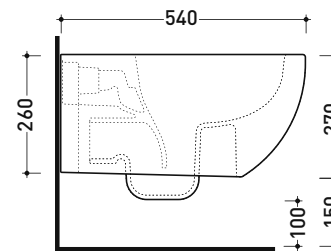

Technical accessories: Universal fixing bracket for wall hung wc/bidet (41/P)

Package dim. | Weight 24 kg | Pz. Pallet n° 18

UNI EN 997

Dop-No997

Flaminia does not recommend combining this toilet model with rapid-flow/flushometer systems or traditional high tanks

vista zenitale / zenital view

vista laterale / lateral view

sezione longitudinale / section

art. 9008
 kit di fissaggio
 Fischer (in dotazione)
 Fischer fixing kit
 (included in the box)

vista retro / back view

sizes in mm

CERAMIC: glossy finish

white

matt finish

milky white

carbone

Please consider a 2% tolerance on indicated measurements