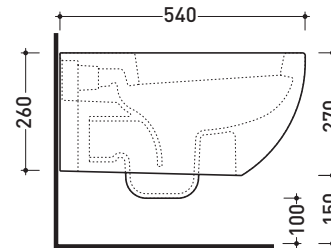

Technical accessories: Universal fixing bracket for wall hung wc/bidet (41/P)

Package dim. | Weight 22 kg | Pz. Pallet n° 18

UNI EN 997

Dop-No997

Flaminia does not recommend combining this toilet model with rapid-flow/flushometer systems or traditional high tanks

vista zenitale / zenital view

vista laterale / lateral view

sezione longitudinale / section

art. 9008
 kit di fissaggio
 Fischer (in dotazione)
 Fischer fixing kit
 (included in the box)

vista retro / back view

sizes in mm

CERAMIC: glossy finish

white

Please consider a 2% tolerance on indicated measurements