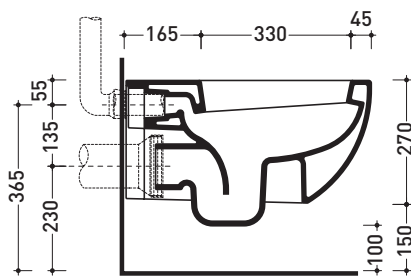

Technical accessories: Universal fixing bracket for wall hung wc/bidet (41/P)

Package dim. | Weight 22 kg | Pz. Pallet n° 18

UNI EN 997

Dop-No997

Flaminia does not recommend combining this toilet model with rapid-flow/flushometer systems or traditional high tanks

vista zenitale / zenital view

vista laterale / lateral view

sezione longitudinale / section

art. 9008
 kit di fissaggio
 Fischer (in dotazione)
 Fischer fixing kit
 (included in the box)

vista retro / back view

sizes in mm

CERAMIC: glossy finish

white

Please consider a 2% tolerance on indicated measurements