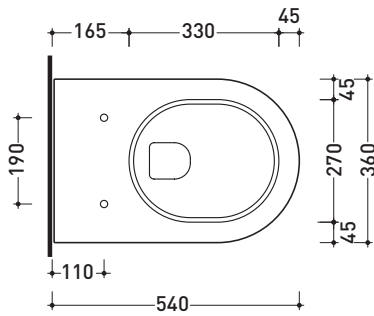

Technical accessories: Universal fixing bracket for wall hung wc/bidet (41/P)

Package dim. | Weight 22 kg | Pz. Pallet n° 18

UNI EN 997

Dop-No997

Flaminia does not recommend combining this toilet model with rapid-flow/flushometer systems or traditional high tanks

vista zenitale / zenital view

vista laterale / lateral view

sezione longitudinale / section

art. 9008
 kit di fissaggio
 Fischer (in dotazione)
 Fischer fixing kit
 (included in the box)

vista retro / back view

sizes in mm

CERAMIC: glossy finish

white

Please consider a 2% tolerance on indicated measurements