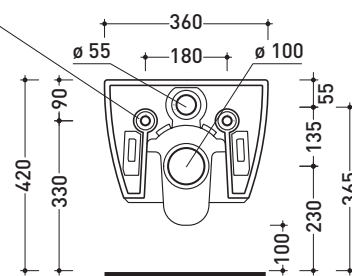

Technical accessories: Universal fixing bracket for wall hung wc/bidet (41/P)

Package dim. | Weight 22 kg | Pz. Pallet n° 18

UNI EN 997

Dop-No997

Flaminia does not recommend combining this toilet model with rapid-flow/flushometer systems or traditional high tanks

vista zenitale / zenital view

vista laterale / lateral view

sezione longitudinale / section

art. 9008
 kit di fissaggio
 Fischer (in dotazione)
 Fischer fixing kit
 (included in the box)

vista retro / back view

sizes in mm

CERAMIC: glossy finish

white

Please consider a 2% tolerance on indicated measurements