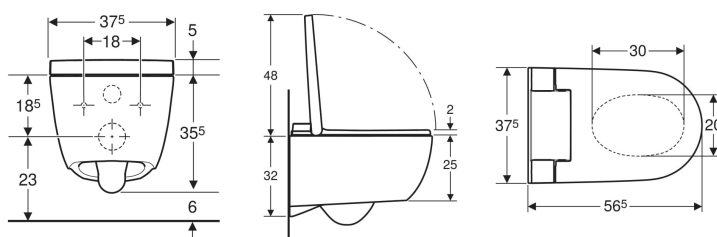

Geberit AquaClean Alba WC complete solution, wall-hung WC

Example image

Application purposes

- For convenient toilet use
- For gently cleaning the anal area with water

Characteristics

- Water heating by storage water heater
- Anal shower with WhirlSpray shower technology
- Spray intensity can be set to five different levels
- Shower water temperature can be adjusted via Geberit Home App
- Spray arm can be set to five different positions via Geberit Home App
- Adjustable oscillating spray (automatic forward and reverse motion of the spray arm)
- Automatic pre- and postrinsing of the spray nozzle with fresh water
- Descaling programme
- Rimless WC ceramic appliance featuring TurboFlush flush technology
- Washdown WC
- User detection
- WC seat ring and WC lid with soft-closing mechanism
- WC lid with SoftOpening
- Functions can be controlled remotely
- Compatible with Geberit Home App
- Water supply connection on the left, hidden behind the WC ceramic
- Mains connection with flexible three-core sheathed cable, on the right side, hidden behind the WC ceramic

Technical data

Protection degree	IPX4
Nominal voltage	230 V AC
Mains frequency	50 Hz
Power consumption standby max.	0.5 W
Flow pressure	0.5–10 bar
Operating temperature	5–40 °C
Water temperature, adjustment range	34–40 °C
Spray time	20 s
Load WC seat max.	150 kg
Odour extraction unit	No
SoftOpening	Yes
With WC seat ring heating	No
With orientation light	No
With dryer functionality	No

Scope of delivery

- Water supply connection set for Sigma and Omega concealed cisterns 12 cm, installation height 112 cm
- Female socket for mains connection
- Sound insulation set
- Remote control with wall-mounted case and battery CR2032
- Fastening material

To order additionally

- Geberit straight connector with sleeve and cover caps

Art. no.	Colour / surface	B	H	T	Protection class	Power consumption
146.350.01.1	WC ceramic appliance: KeraTect / white Design cover: white	37.5 cm	40.5 cm	56.5 cm	I	850 W