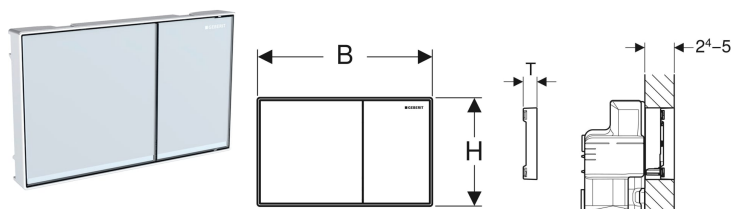

Geberit Sigma60 flush plate for dual flush, surface-even

Example image

Application purposes

- For flush actuation with Sigma concealed cisterns 8 cm, range 2016
- For flush actuation with Sigma concealed cisterns 12 cm
- For covering thicknesses 24–50 mm
- Not suitable for Geberit Duofix elements for wall-hung WC, barrier-free

Characteristics

- Range 2016
- Front actuation
- Surface-even actuation
- Sound-absorbing actuator rods, tool-free fast adjustment

Scope of delivery

- Compensation frame
- 2 spacers
- 2 distance bolts

- 2 actuator rods
- Protection plate
- Fastening material

To order additionally

- Geberit installation set, surface-even, for Sigma concealed cistern 12 cm

Art. no.	Colour / surface	Material designation	B	H	T
115.640.SI.1	Buttons: white Design stripes: mirrored Frame: gloss chrome-plated	Die-cast zinc / glass	21.4 cm	13.2 cm	2.5 cm
115.640.SJ.1	Buttons: black Design stripes: mirrored Frame: gloss chrome-plated	Die-cast zinc / glass	21.4 cm	13.2 cm	2.5 cm
115.640.GH.1	Buttons: chrome-plated, brushed, easy-to-clean coated Design stripes and frame: gloss chrome-plated	Die-cast zinc	21.4 cm	13.2 cm	2.5 cm
115.640.JK.1	Plate: lava Design stripes: mirrored Frame: gloss chrome-plated	Die-cast zinc / glass	21.4 cm	13.2 cm	2.5 cm
115.640.JL.1	Plate: sand grey Design stripes: mirrored Frame: gloss chrome-plated	Die-cast zinc / glass	21.4 cm	13.2 cm	2.5 cm