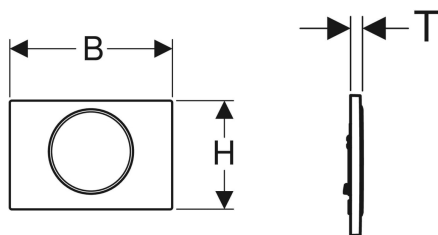

Geberit Sigma10 flush plate for stop-and-go flush

Example image

Application purposes

- For flush actuation with Sigma concealed cisterns

Characteristics

- Front actuation

Scope of delivery

- Mounting frame
- 2 distance bolts

- Sound-absorbing actuator rods, tool-free fast adjustment

Technical data

Actuation force | < 20 N

- Actuator rod
- Stop-and-go lever

Art. no.	Colour / surface	Material designation	B	H	T	
115.758.KH.5	Plate and button: gloss chrome-plated Design ring: matt chrome-plated	Plastic	24.6 cm	16.4 cm	1.4 cm	
115.758.KJ.5	Plate and button: white Design ring: gloss chrome-plated	Plastic	24.6 cm	16.4 cm	1.4 cm	
115.758.KK.5	Plate and button: white Design ring: gold-plated	Plastic	24.6 cm	16.4 cm	1.4 cm	
115.758.KL.5	Plate: white Design ring and button: matt chrome-plated	Plastic	24.6 cm	16.4 cm	1.4 cm	➔
115.758.KM.5	Plate and button: black Design ring: gloss chrome-plated	Plastic	24.6 cm	16.4 cm	1.4 cm	
115.758.KN.5	Plate and button: matt chrome-plated Design ring: gloss chrome-plated	Plastic	24.6 cm	16.4 cm	1.4 cm	➔
115.758.SN.5	Plate and button: brushed, easy-to-clean coated Design ring: polished	Stainless steel	24.6 cm	16.4 cm	1.4 cm	
115.758.JT.5	Plate and button: white matt coated, easy-to-clean coated Design ring: polished	Stainless steel	24.6 cm	16.4 cm	1.4 cm	
115.758.14.5	Plate and button: black matt coated, easy-to-clean coated Design ring: polished	Stainless steel	24.6 cm	16.4 cm	1.4 cm	
115.758.JQ.5	Plate and button: matt chrome-coated, easy-to-clean coated Design ring: gloss chrome-plated	Plastic	24.6 cm	16.4 cm	1.4 cm	

- Geberit DuoFresh module with manual actuation, for Sigma concealed cistern 8 cm
- Geberit DuoFresh module with manual actuation and insert for Geberit DuoFresh stick, for Sigma concealed cistern 8 cm
- Geberit extension set for Sigma, Omega and Kappa concealed cisterns