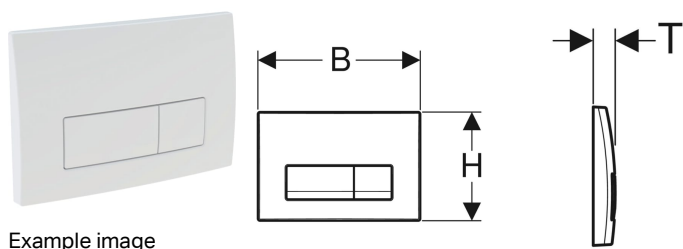

## Geberit Delta50 flush plate for dual flush

Example image

### Application purposes

- For flush actuation with Delta concealed cisterns