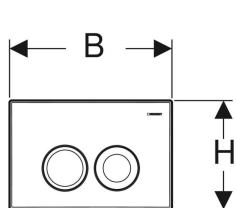

## Geberit Delta25 flush plate for dual flush

Example image

### Technical data

Actuation force | < 20 N

- Fastening material

Art. no.	Colour / surface	Material designation	B	H	T	
115.125.11.5	white	Plastic	24.6 cm	16.4 cm	3.1 cm	New
115.125.21.5	gloss chrome-plated	Plastic	24.6 cm	16.4 cm	3.1 cm	New
115.125.46.5	matt chrome-plated	Plastic	24.6 cm	16.4 cm	3.1 cm	New