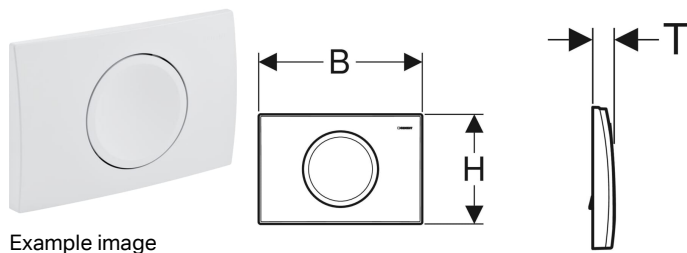

Geberit Delta15 flush plate for stop-and-go flush

Application purposes

- For flush actuation with Delta concealed cisterns

Characteristics

- Front actuation

Scope of delivery

- Mounting frame
- Actuator rod

Technical data

Actuation force | < 20 N

- Stop-and-go lever
- Fastening material

Art. no.	Colour / surface	Material designation	B	H	T	
115.120.11.5	white	Plastic	24.6 cm	16.4 cm	2.5 cm	New
115.120.21.5	gloss chrome-plated	Plastic	24.6 cm	16.4 cm	2.5 cm	New
115.120.46.5	matt chrome-plated	Plastic	24.6 cm	16.4 cm	2.5 cm	New

Accessories

- Geberit extension set for Delta and Twinline concealed cisterns