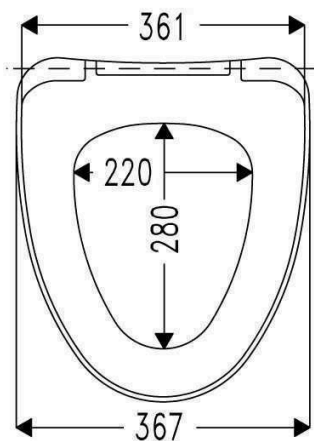

Tind SoftClose

MODEL IMAGES

FEATURES

Art.No. 525613

- Urea 131.5 Duroplast
- SoftClose & TakeOff
- Elongated
- Semi Wrapover
- Concave (curved inward), pointed front
- wedge shaped
- Lid buffer (DP97) white, 2 piece
- Seat buffer (SP97) white, 4 piece
- 2,20 kg

- C2202Y
- 406595
- SoftClose (10mm Pin-20mm Dam.) / Stainless steel / Fast-Fix
- BottomFix
- Screw length: 100,0 mm
- Adjustments:
0,0 mm - 11,1 mm

ASSEMBLY INSTRUCTION

007

Tind SoftClose

Dimensioned drawing (mm)

Various data

Gross weight: 2,79 kg

EAN Number: 4016959093266

Label:

Packaging unit:

Inner box dimensions: 383x49x460 mm

CARE INSTRUCTIONS

This toilet seat was made of high quality and environmentally friendly materials with care and precision. If you follow a few simple cleaning instructions, you will enjoy this quality product for a long time. The closed, non-porous surface provides the best conditions for optimal hygiene. Do not use abrasive, chlorinated or acidic cleaning agents, as these can lead to discoloration, paint peeling or flash rust on the hinges. Neutral soap or mild and natural household detergents are best for thorough cleaning. After cleaning, wipe with a damp cloth. Leave the toilet seat and lid up as long as the flushing process continues or stronger cleaning agents are in the toilet bowl. Thank you for your attention and enjoy your new toilet seat.