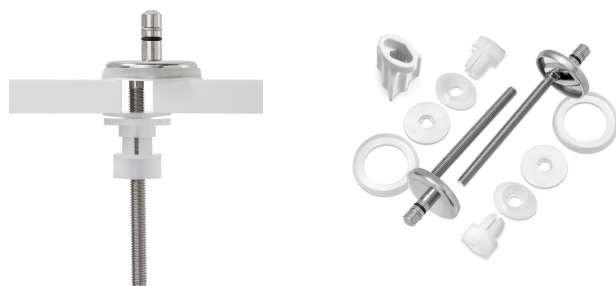

Tind SoftClose

MODEL IMAGES

FEATURES

Art.No. 525613

- Urea 131.5 Duroplast
- SoftClose & TakeOff
- Elongated
- Semi Wrapover
- Concave (curved inward), pointed front
- wedge shaped
- Lid buffer (DP97) white, 2 piece
- Seat buffer (SP97) white, 4 piece
- 2,20 kg

COLOUR

- white
- Colour code: 101

SOFT  CLOSE original

TAKE  OFF original

FAST  FIX

EX  CENTER

HINGE PICTURES

HINGE

- C2202Y
- 406595
- SoftClose (10mm Pin-20mm Dam.) / Stainless steel / Fast-Fix
- BottomFix
- Screw length: 100,0 mm
- Adjustments:
0,0 mm - 11,1 mm

ASSEMBLY INSTRUCTION

007

Tind SoftClose

Dimensioned drawing (mm)

Various data

Gross weight: 2,79 kg

EAN Number: 4016959093266

Label:

Packaging unit:

Inner box dimensions: 383x49x460 mm

CARE INSTRUCTIONS

This toilet seat was made of high quality and environmentally friendly materials with care and precision. If you follow a few simple cleaning instructions, you will enjoy this quality product for a long time. The closed, non-porous surface provides the best conditions for optimal hygiene. Do not use abrasive, chlorinated or acidic cleaning agents, as these can lead to discoloration, paint peeling or flash rust on the hinges. Neutral soap or mild and natural household detergents are best for thorough cleaning. After cleaning, wipe with a damp cloth. Leave the toilet seat and lid up as long as the flushing process continues or stronger cleaning agents are in the toilet bowl. Thank you for your attention and enjoy your new toilet seat.