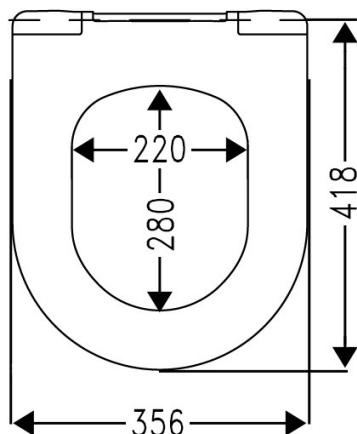

Sund4 SC

MODEL IMAGES

FEATURES

Art.No. 536081

- Urea 131.5 Duroplast
- SoftClose & TakeOff
- D-Shape
- Lid buffer (DP97) white, 2 piece
- Seat buffer (SPK4) white, 4 piece
- 2,10 kg

COLOUR

- white
- Colour code: 101

SOFT  **CLOSE** original

TAKE  **OFF** original

FAST  **FIX**

EX  **CENTER**

HINGE PICTURES

HINGE

- C2202Y
- 406595
- SoftClose (10mm Pin-20mm Dam.) / Stainless steel / Fast-Fix
- BottomFix
- Screw length: 100,0 mm
- Adjustments:
0,0 mm - 11,1 mm

ASSEMBLY INSTRUCTION

007

Sund4 SC

Dimensioned drawing (mm)

Various data

Gross weight: 2,69 kg

EAN Number: 4016959142261

Label: