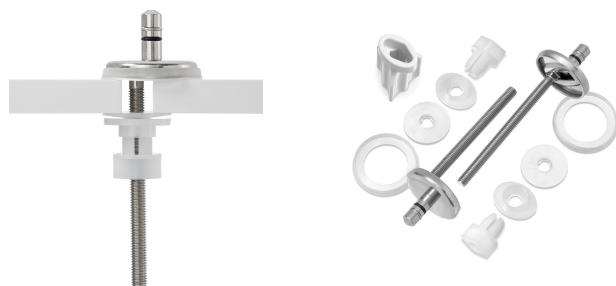

Sund4 SC

MODEL IMAGES

FEATURES

Art.No. 536081

- Urea 131.5 Duroplast
- SoftClose & TakeOff
- D-Shape
- Lid buffer (DP97) white, 2 piece
- Seat buffer (SPK4) white, 4 piece
- 2,10 kg

COLOUR

- white
- Colour code: 101

SOFT  **CLOSE** original

TAKE  **OFF** original

FAST  **FIX**

EX  **CENTER**

HINGE PICTURES

HINGE

- C2202Y
- 406595
- SoftClose (10mm Pin-20mm Dam.) / Stainless steel / Fast-Fix
- BottomFix
- Screw length: 100,0 mm
- Adjustments:
0,0 mm - 11,1 mm

ASSEMBLY INSTRUCTION

007

Sund4 SC

Dimensioned drawing (mm)

Various data

Gross weight: 2,69 kg

EAN Number: 4016959142261

Label:

Packaging unit:

Inner box dimensions: 383x49x460 mm

CARE INSTRUCTIONS

This toilet seat was made of high quality and environmentally friendly materials with care and precision. If you follow a few simple cleaning instructions, you will enjoy this quality product for a long time. The closed, non-porous surface provides the best conditions for optimal hygiene. Do not use abrasive, chlorinated or acidic cleaning agents, as these can lead to discoloration, paint peeling or flash rust on the hinges. Neutral soap or mild and natural household detergents are best for thorough cleaning. After cleaning, wipe with a damp cloth. Leave the toilet seat and lid up as long as the flushing process continues or stronger cleaning agents are in the toilet bowl. Thank you for your attention and enjoy your new toilet seat.