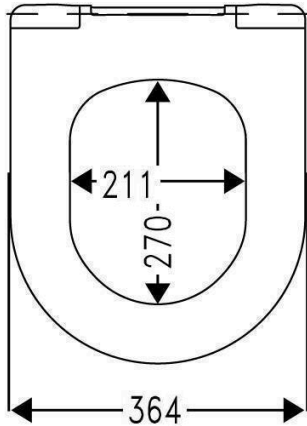

Samar Slim Neutral

MODEL IMAGES

FEATURES

Art.No. 539705

- Urea 131.5 Duroplast
- SoftClose & TakeOff
- D-Shape
- Sandwich
- flat
- Lid buffer (DPV5) white, 2 piece
- Seat buffer (SPV8) white, 4 piece
- 2,36 kg

COLOUR

- white
- Colour code: 101

SOFT  CLOSE original

TAKE  OFF original

EASY  FIX

HINGE PICTURES

HINGE

- C4501H
- 408412
- SoftClose (10mm Pin-20mm Dam.) / Hybrid / Expansion dowel (Haro)
- TopFix
- Screw length: 36,8 mm

- Adjustments:
12,5 mm - 24,3 mm

Samar Slim Neutral

Dimensioned drawing (mm)

Various data

Gross weight: 3,00 kg

EAN Number: 4016959170394

Label:

Packaging unit:

7 PCE

168 PCE

Inner box dimensions: 383x49x460 mm

CARE INSTRUCTIONS

This toilet seat was made of high quality and environmentally friendly materials with care and precision. If you follow a few simple cleaning instructions, you will enjoy this quality product for a long time. The closed, non-porous surface provides the best conditions for optimal hygiene. Do not use abrasive, chlorinated or acidic cleaning agents, as these can lead to discoloration, paint peeling or flash rust on the hinges. Neutral soap or mild and natural household detergents are best for thorough cleaning. After cleaning, wipe with a damp cloth. Leave the toilet seat and lid up as long as the flushing process continues or stronger cleaning agents are in the toilet bowl. Thank you for your attention and enjoy your new toilet seat.