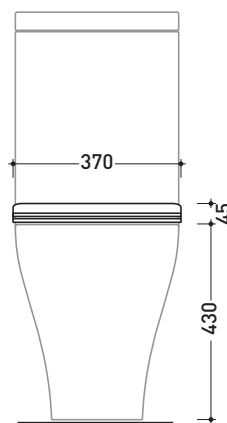

APCW07

SLIM SHORT oft-closing thermosetting seat&cover with **QUICK-RELEASE HINGES** suitable for APP monoblock wc

Complements: App monoblock Wc (AP116G - AP116RG)

Package dim.

Weight **3 kg**

Pz. Pallet n° -

art. AP116G - AP116RG
vista zenitale / zenital view

art. AP116G - AP116RG
vista laterale / lateral view

art. AP116G - AP116RG
vista frontale / frontal view

sizes in mm

THERMOSETTING: glossy finish

white

matt finish