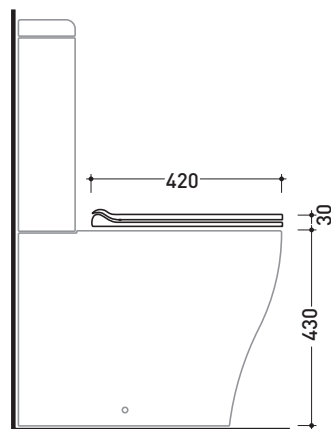

APCW07

SLIM SHORT oft-closing thermosetting seat&cover with **QUICK-RELEASE HINGES** suitable for APP monoblock wc

Complements: App monoblock Wc (AP116G - AP116RG)

Package dim.

Weight **3 kg**

Pz. Pallet n° -

art. AP116G - AP116RG
vista zenitale / zenital view

art. AP116G - AP116RG
vista laterale / lateral view

art. AP116G - AP116RG
vista frontale / frontal view

sizes in mm

THERMOSETTING: glossy finish

white

matt finish