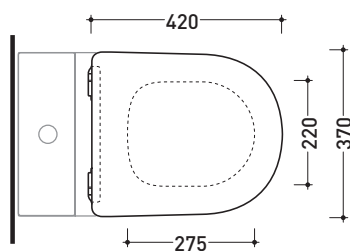

APCW07

SLIM SHORT oft-closing thermosetting seat&cover with **QUICK-RELEASE HINGES** suitable for APP monoblock wc

Complements: App monoblock Wc (AP116G - AP116RG)

Package dim.

Weight **3 kg**

Pz. Pallet n° -

art. AP116G - AP116RG
vista zenitale / zenital view

art. AP116G - AP116RG
vista laterale / lateral view

art. AP116G - AP116RG
vista frontale / frontal view

sizes in mm

THERMOSETTING: glossy finish

white

matt finish