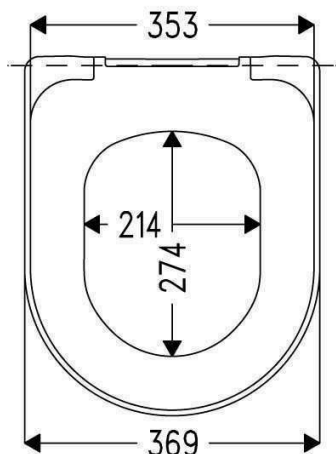

Calla SoftClose

MODEL IMAGES

FEATURES

Art.No. 520273

- Urea 131.5 Duroplast
- SoftClose & TakeOff
- D-Shape
- Wrapover
- round front
- evenly
- Lid buffer (DP96) white, 2 piece
- Seat buffer (SP97) white, 4 piece
- 2,34 kg

COLOUR

- white
- Colour code: 101

SOFT  CLOSE original

TAKE  OFF original

EASY  FIX

HINGE PICTURES

HINGE

- C1502H
- 408387
- SoftClose (10mm Pin-20mm Dam.) / Stainless steel / Expansion dowel (Haro)
- TopFix
- Screw length: 37,0 mm
- Adjustments:
11,0 mm - 23,5 mm

ASSEMBLY INSTRUCTION

Calla SoftClose

Dimensioned drawing (mm)

Various data

Gross weight: 2,95 kg

EAN Number: 4016959074142

Label:

Packaging unit: