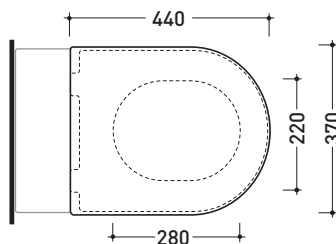

## LKCW07OR

Soft-closing thermosetting wrapping seat & cover  
with **GOLD QUICK-RELEASE HINGES**

Complements: **Link btw wc (LK117)**  
**Link btw goclean wc (LK117G)**  
**Link btw wc Plus goclean (LK117RG)**  
**Link wall hung wc (5051/WC)**  
**Link goclean wall hung wc (5051/WCG)**  
**MiniLink wall hung wc (5064)**  
**MiniLink goclean wall hung wc (5064G)**

Package dim. **53 x 40 x 7 cm** | Weight **3 kg** | Pz. Pallet n° -

art. **LK117 - LK117G - LK117RG**  
vista zenitale / zenital view

art. **5051/WC - 5051/WCG**  
vista zenitale / zenital view

art. **5064**  
vista zenitale / zenital view

art. **LK117 - LK117G - LK117GR**  
vista laterale / lateral view

art. **5051/WC - 5051/WCG**  
vista laterale / lateral view

art. **5064**  
vista laterale / lateral view

sizes in mm

THERMOSETTING: glossy finish