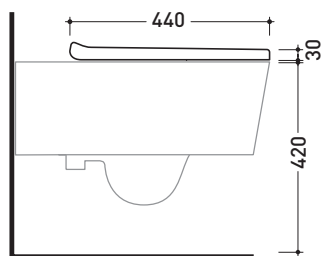

Package dim. **53 x 40 x 7 cm** | Weight **3 kg** | Pz. Pallet n° -

art. **LK117 - LK117G - LK117RG**  
vista zenitale / zenital view

art. **5051/WC - 5051/WCG**  
vista zenitale / zenital view

art. **5064**  
vista zenitale / zenital view

art. **LK117 - LK117G - LK117GR**  
vista laterale / lateral view

art. **5051/WC - 5051/WCG**  
vista laterale / lateral view

art. **5064**  
vista laterale / lateral view

sizes in mm

THERMOSETTING: glossy finish