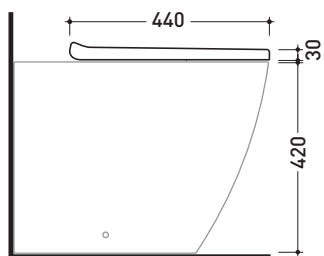

Package dim. **53 x 40 x 7 cm** | Weight **3 kg** | Pz. Pallet n° -

art. **LK117 - LK117G - LK117RG**  
vista zenitale / zenital view

art. **5051/WC - 5051/WCG**  
vista zenitale / zenital view

art. **5064**  
vista zenitale / zenital view

art. **LK117 - LK117G - LK117GR**  
vista laterale / lateral view

art. **5051/WC - 5051/WCG**  
vista laterale / lateral view

art. **5064**  
vista laterale / lateral view

sizes in mm

THERMOSETTING: glossy finish