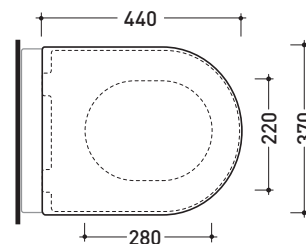

## LKCW07OR

Soft-closing thermosetting wrapping seat & cover  
with **GOLD QUICK-RELEASE HINGES**

Complements: **Link btw wc (LK117)**  
**Link btw goclean wc (LK117G)**  
**Link btw wc Plus goclean (LK117RG)**  
**Link wall hung wc (5051/WC)**  
**Link goclean wall hung wc (5051/WCG)**  
**MiniLink wall hung wc (5064)**  
**MiniLink goclean wall hung wc (5064G)**

Package dim. **53 x 40 x 7 cm** | Weight **3 kg** | Pz. Pallet n° -

art. **LK117 - LK117G - LK117RG**  
vista zenitale / zenital view

art. **5051/WC - 5051/WCG**  
vista zenitale / zenital view

art. **5064**  
vista zenitale / zenital view

art. **LK117 - LK117G - LK117GR**  
vista laterale / lateral view

art. **5051/WC - 5051/WCG**  
vista laterale / lateral view

art. **5064**  
vista laterale / lateral view

sizes in mm

THERMOSETTING: glossy finish