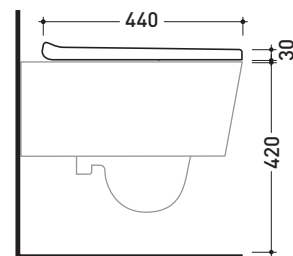

Package dim. **53 x 40 x 7 cm** | Weight **3 kg** | Pz. Pallet n° -

art. **LK117 - LK117G - LK117RG**  
vista zenitale / zenital view

art. **5051/WC - 5051/WCG**  
vista zenitale / zenital view

art. **5064**  
vista zenitale / zenital view

art. **LK117 - LK117G - LK117GR**  
vista laterale / lateral view

art. **5051/WC - 5051/WCG**  
vista laterale / lateral view

art. **5064**  
vista laterale / lateral view

sizes in mm

THERMOSETTING: glossy finish