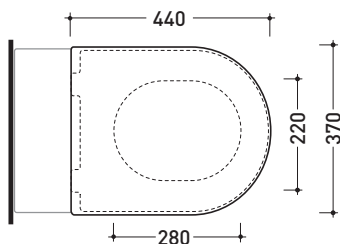

## LKCW07

Soft-closing thermosetting wrapping seat & cover  
with **CHROME QUICK-RELEASE HINGES**

Package dim. **53 x 40 x 7 cm** | Weight **3 kg** | Pz. Pallet n° -

art. **LK117 - LK117G - LK117RG**  
vista zenitale / zenital view

art. **5051/WC - 5051/WCG**  
vista zenitale / zenital view

art. **5064**  
vista zenitale / zenital view

art. **LK117 - LK117G - LK117GR**  
vista laterale / lateral view

art. **5051/WC - 5051/WCG**  
vista laterale / lateral view

art. **5064**  
vista laterale / lateral view

sizes in mm

THERMOSETTING: glossy finish