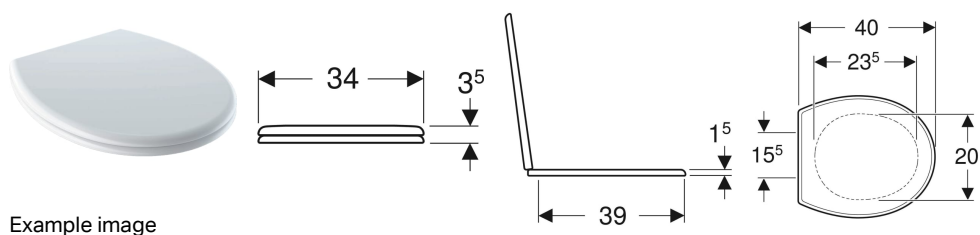

Geberit Bambini WC seat for children

Example image

Application purposes

- For WCs for children

Technical data

Product material	Duroplast
Fastening distance	15.5 cm

Scope of delivery

- WC seat

Art. no.	Colour / surface	Soft-closing mechanism	Fastening	Hinge material
573334000	white	no	from below	Brass chrome-plated
573337000	ruby red	no	from below	Stainless steel