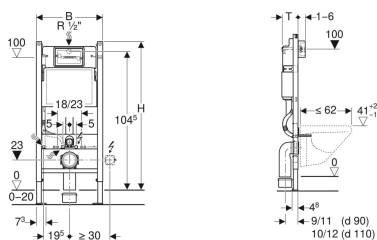

Geberit DuofixBasic element for wall-hung WC, 112 cm, with Delta concealed cistern 12 cm

Application purposes

- For drywall construction
- For installation in part or room-height prewall installations
- For installation in room-height installation walls
- For wall-hung WCs with connection dimensions in accordance with EN 33:2011
- For wall-hung WCs with projection up to 62 cm
- For single flush, dual flush or stop-and-go flush
- For floor constructions 0–20 cm

Characteristics

- Self-supporting frame, powder-coated
- Frame top open
- Frame with $\varnothing 9$ mm drilling holes for fastening in wood frame construction
- Frame with holes to receive Geberit Duofix wall anchors for elements with frame top open

- Frame prepared for support brackets for WC ceramic appliances with small contact surfaces
- Galvanized feet
- Feet adjustable 0–20 cm
- Foot plates made of plastic
- Foot plate depth suitable for installation in U-profiles UW 50
- Concealed cistern with front actuation
- Concealed cistern, fully insulated against condensation
- Immediate post flush possible with factory setting
- Water supply connection on the rear or top centre
- With conduit pipe for feed pipe for connection of Geberit AquaClean shower toilets
- Fastening option for electrical connection

Technical data

Flush volume, factory setting	6 and 3 l
Flush volume large, adjustment range	4.5 / 6 / 7.5 l
Flush volume small, adjustment range	3-4 l

Scope of delivery

- Angle stop valve R 1/2", compatible with MF, with adapter ring
- Protection box for service opening, made of polystyrene foam
- 2 distance bolts
- Connection set for WC, $\varnothing 90$ mm
- Connection bend 90° made of PE-HD, $\varnothing 90$ mm
- Adapter socket made of PE-HD, $\varnothing 90 / 110$ mm
- 2 protection plugs
- 2 threaded rods M12
- Fastening material