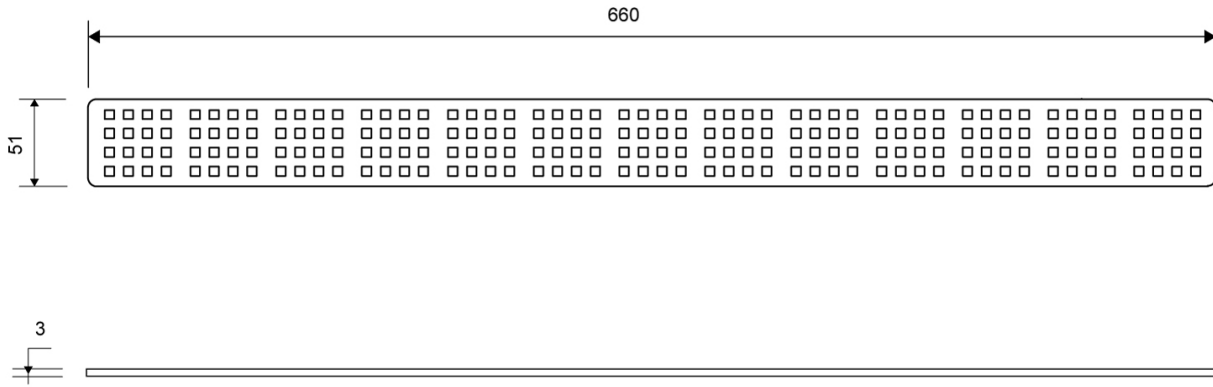

1604.0300

Line 1600

Only for use with ClassicLine frame

To ensure a snug fit, the grating is placed on a countersunk bearing inside the frame

Specifications

ITEM NUMBER 1604.0300	GTIN NUMBER 5707692002385	WEIGHT INCLUDING PACKAGING 280 g
WEIGHT EXCLUDING PACKAGING 240 g	MATERIAL Stainless steel (AISI 304)	USAGE Line drain
SURFACE Brushed	LENGTH MODEL 300 mm	DIMENSIONS 3 mm solid3 mm solid3 mm solid3 mm solid3 mm solid3 mm solid

1604.0300

Products

1604.0700

Line 1600

Only for use with ClassicLine frame

To ensure a snug fit, the grating is placed on a countersunk bearing inside the frame

Specifications

ITEM NUMBER 1604.0700	GTIN NUMBER 5707692001180	WEIGHT INCLUDING PACKAGING 660 g
WEIGHT EXCLUDING PACKAGING 620 g	MATERIAL Stainless steel (AISI 304)	USAGE Line drain
SURFACE Brushed	LENGTH MODEL 700 mm	DIMENSIONS 3 mm solid3 mm solid3 mm solid3 mm solid3 mm solid3 mm solid

1604.0700

Products

1604.0800

Line 1600

Only for use with ClassicLine frame

To ensure a snug fit, the grating is placed on a countersunk bearing inside the frame

Specifications

ITEM NUMBER 1604.0800	GTIN NUMBER 5707692001197	WEIGHT INCLUDING PACKAGING 730 g
WEIGHT EXCLUDING PACKAGING 700 g	MATERIAL Stainless steel (AISI 304)	USAGE Line drain
SURFACE Brushed	LENGTH MODEL 800 mm	DIMENSIONS 3 mm solid3 mm solid3 mm solid3 mm solid3 mm solid3 mm solid

1604.0800

Products

1604.0900

Line 1600

Only for use with ClassicLine frame

To ensure a snug fit, the grating is placed on a countersunk bearing inside the frame

Specifications

ITEM NUMBER 1604.0900	GTIN NUMBER 5707692001203	WEIGHT INCLUDING PACKAGING 840 g
WEIGHT EXCLUDING PACKAGING 810 g	MATERIAL Stainless steel (AISI 304)	USAGE Line drain
SURFACE Brushed	LENGTH MODEL 900 mm	DIMENSIONS 3 mm solid3 mm solid3 mm solid3 mm solid3 mm solid3 mm solid