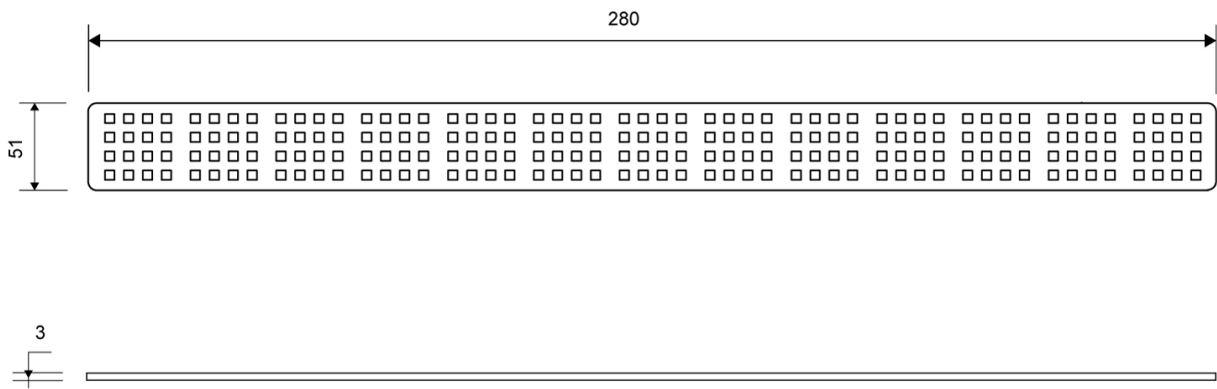

1604.0300

Line 1600

Only for use with ClassicLine frame

To ensure a snug fit, the grating is placed on a countersunk bearing inside the frame

Specifications

ITEM NUMBER 1604.0300	GTIN NUMBER 5707692002385	WEIGHT INCLUDING PACKAGING 280 g
WEIGHT EXCLUDING PACKAGING 240 g	MATERIAL Stainless steel (AISI 304)	USAGE Line drain
SURFACE Brushed	LENGTH MODEL 300 mm	DIMENSIONS 3 mm solid3 mm solid3 mm solid3 mm solid3 mm solid3 mm solid

1604.0300

Products

1604.0700

Line 1600

Only for use with ClassicLine frame

To ensure a snug fit, the grating is placed on a countersunk bearing inside the frame

Specifications

ITEM NUMBER 1604.0700	GTIN NUMBER 5707692001180	WEIGHT INCLUDING PACKAGING 660 g
WEIGHT EXCLUDING PACKAGING 620 g	MATERIAL Stainless steel (AISI 304)	USAGE Line drain
SURFACE Brushed	LENGTH MODEL 700 mm	DIMENSIONS 3 mm solid3 mm solid3 mm solid3 mm solid3 mm solid3 mm solid

1604.0700

Products

1604.0800

Line 1600

Only for use with ClassicLine frame

To ensure a snug fit, the grating is placed on a countersunk bearing inside the frame

Specifications

ITEM NUMBER 1604.0800	GTIN NUMBER 5707692001197	WEIGHT INCLUDING PACKAGING 730 g
WEIGHT EXCLUDING PACKAGING 700 g	MATERIAL Stainless steel (AISI 304)	USAGE Line drain
SURFACE Brushed	LENGTH MODEL 800 mm	DIMENSIONS 3 mm solid3 mm solid3 mm solid3 mm solid3 mm solid3 mm solid

1604.0800

Products

1604.0900

Line 1600

Only for use with ClassicLine frame

To ensure a snug fit, the grating is placed on a countersunk bearing inside the frame

Specifications

ITEM NUMBER 1604.0900	GTIN NUMBER 5707692001203	WEIGHT INCLUDING PACKAGING 840 g
WEIGHT EXCLUDING PACKAGING 810 g	MATERIAL Stainless steel (AISI 304)	USAGE Line drain
SURFACE Brushed	LENGTH MODEL 900 mm	DIMENSIONS 3 mm solid3 mm solid3 mm solid3 mm solid3 mm solid3 mm solid