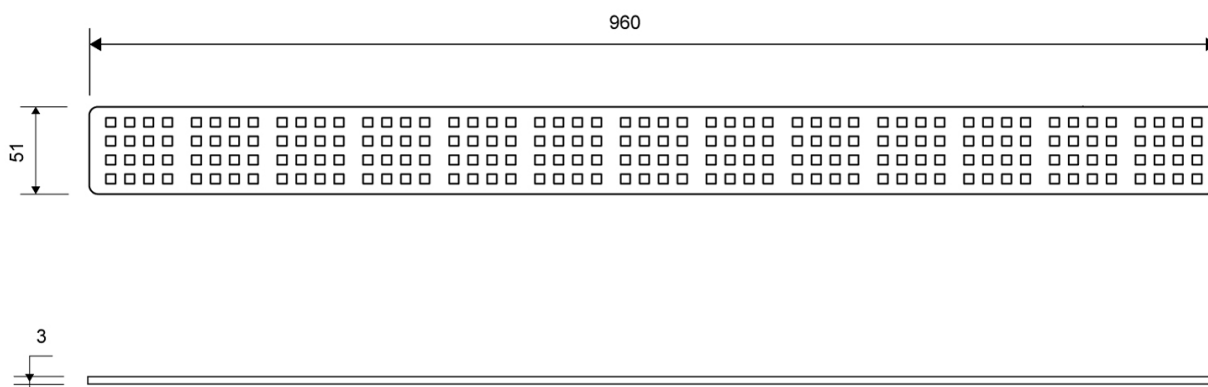

1604.0700

Products

1604.0800

Line 1600

Only for use with ClassicLine frame

To ensure a snug fit, the grating is placed on a countersunk bearing inside the frame

Specifications

ITEM NUMBER 1604.0800	GTIN NUMBER 5707692001197	WEIGHT INCLUDING PACKAGING 730 g
WEIGHT EXCLUDING PACKAGING 700 g	MATERIAL Stainless steel (AISI 304)	USAGE Line drain
SURFACE Brushed	LENGTH MODEL 800 mm	DIMENSIONS 3 mm solid3 mm solid3 mm solid3 mm solid3 mm solid3 mm solid

1604.0800

Products

1604.0900

Line 1600

Only for use with ClassicLine frame

To ensure a snug fit, the grating is placed on a countersunk bearing inside the frame

Specifications

ITEM NUMBER 1604.0900	GTIN NUMBER 5707692001203	WEIGHT INCLUDING PACKAGING 840 g
WEIGHT EXCLUDING PACKAGING 810 g	MATERIAL Stainless steel (AISI 304)	USAGE Line drain
SURFACE Brushed	LENGTH MODEL 900 mm	DIMENSIONS 3 mm solid3 mm solid3 mm solid3 mm solid3 mm solid3 mm solid

1604.0900

Products

1604.1000

Line 1600

Only for use with ClassicLine frame

To ensure a snug fit, the grating is placed on a countersunk bearing inside the frame

Specifications

ITEM NUMBER 1604.1000	GTIN NUMBER 5707692002408	WEIGHT INCLUDING PACKAGING 900 g
WEIGHT EXCLUDING PACKAGING 860 g	MATERIAL Stainless steel (AISI 304)	USAGE Line drain
SURFACE Brushed	LENGTH MODEL 1000 mm	DIMENSIONS 3 mm solid3 mm solid3 mm solid3 mm solid3 mm solid

1604.1000

Products

1604.1200

Line 1600

Only for use with ClassicLine frame

To ensure a snug fit, the grating is placed on a countersunk bearing inside the frame

Specifications

ITEM NUMBER 1604.1200	GTIN NUMBER 5707692002422	WEIGHT INCLUDING PACKAGING 1070 g
WEIGHT EXCLUDING PACKAGING 1030 g	MATERIAL Stainless steel (AISI 304)	USAGE Line drain
SURFACE Brushed	LENGTH MODEL 1200 mm	DIMENSIONS 3 mm solid3 mm solid3 mm solid3 mm solid3 mm solid