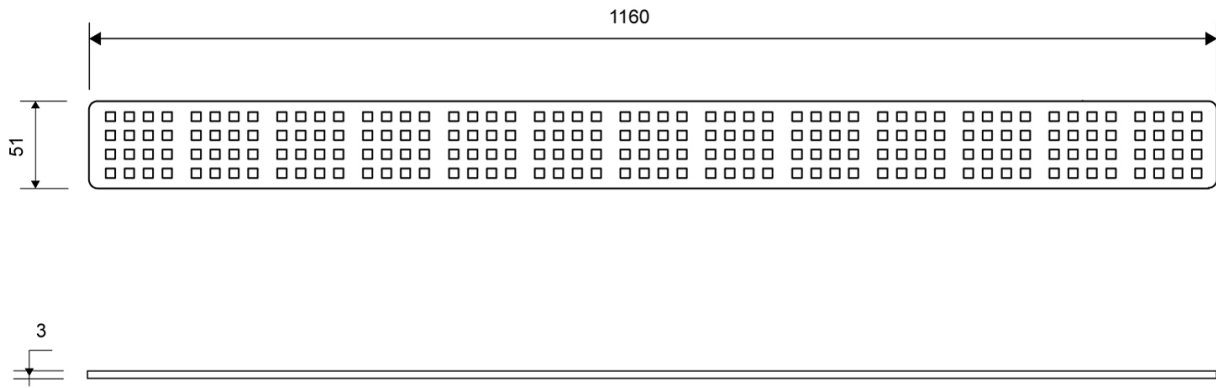

1604.0900

Products

1604.1000

Line 1600

Only for use with ClassicLine frame

To ensure a snug fit, the grating is placed on a countersunk bearing inside the frame

Specifications

ITEM NUMBER 1604.1000	GTIN NUMBER 5707692002408	WEIGHT INCLUDING PACKAGING 900 g
WEIGHT EXCLUDING PACKAGING 860 g	MATERIAL Stainless steel (AISI 304)	USAGE Line drain
SURFACE Brushed	LENGTH MODEL 1000 mm	DIMENSIONS 3 mm solid3 mm solid3 mm solid3 mm solid3 mm solid

1604.1000

Products

1604.1200

Line 1600

Only for use with ClassicLine frame

To ensure a snug fit, the grating is placed on a countersunk bearing inside the frame

Specifications

ITEM NUMBER 1604.1200	GTIN NUMBER 5707692002422	WEIGHT INCLUDING PACKAGING 1070 g
WEIGHT EXCLUDING PACKAGING 1030 g	MATERIAL Stainless steel (AISI 304)	USAGE Line drain
SURFACE Brushed	LENGTH MODEL 1200 mm	DIMENSIONS 3 mm solid3 mm solid3 mm solid3 mm solid3 mm solid