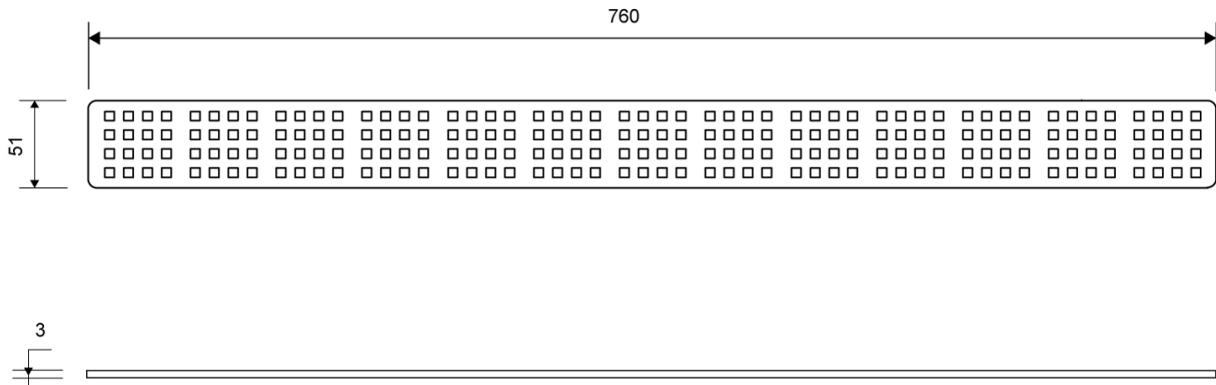

1604.0300

Line 1600

Only for use with ClassicLine frame

To ensure a snug fit, the grating is placed on a countersunk bearing inside the frame

Specifications

ITEM NUMBER 1604.0300	GTIN NUMBER 5707692002385	WEIGHT INCLUDING PACKAGING 280 g
WEIGHT EXCLUDING PACKAGING 240 g	MATERIAL Stainless steel (AISI 304)	USAGE Line drain
SURFACE Brushed	LENGTH MODEL 300 mm	DIMENSIONS 3 mm solid3 mm solid3 mm solid3 mm solid3 mm solid3 mm solid

1604.0300

Products

1604.0700

Line 1600

Only for use with ClassicLine frame

To ensure a snug fit, the grating is placed on a countersunk bearing inside the frame

Specifications

ITEM NUMBER 1604.0700	GTIN NUMBER 5707692001180	WEIGHT INCLUDING PACKAGING 660 g
WEIGHT EXCLUDING PACKAGING 620 g	MATERIAL Stainless steel (AISI 304)	USAGE Line drain
SURFACE Brushed	LENGTH MODEL 700 mm	DIMENSIONS 3 mm solid3 mm solid3 mm solid3 mm solid3 mm solid3 mm solid

1604.0700

Products

1604.0800

Line 1600

Only for use with ClassicLine frame

To ensure a snug fit, the grating is placed on a countersunk bearing inside the frame

Specifications

ITEM NUMBER 1604.0800	GTIN NUMBER 5707692001197	WEIGHT INCLUDING PACKAGING 730 g
WEIGHT EXCLUDING PACKAGING 700 g	MATERIAL Stainless steel (AISI 304)	USAGE Line drain
SURFACE Brushed	LENGTH MODEL 800 mm	DIMENSIONS 3 mm solid3 mm solid3 mm solid3 mm solid3 mm solid3 mm solid

1604.0800

Products

1604.0900

Line 1600

Only for use with ClassicLine frame

To ensure a snug fit, the grating is placed on a countersunk bearing inside the frame

Specifications

ITEM NUMBER 1604.0900	GTIN NUMBER 5707692001203	WEIGHT INCLUDING PACKAGING 840 g
WEIGHT EXCLUDING PACKAGING 810 g	MATERIAL Stainless steel (AISI 304)	USAGE Line drain
SURFACE Brushed	LENGTH MODEL 900 mm	DIMENSIONS 3 mm solid3 mm solid3 mm solid3 mm solid3 mm solid3 mm solid