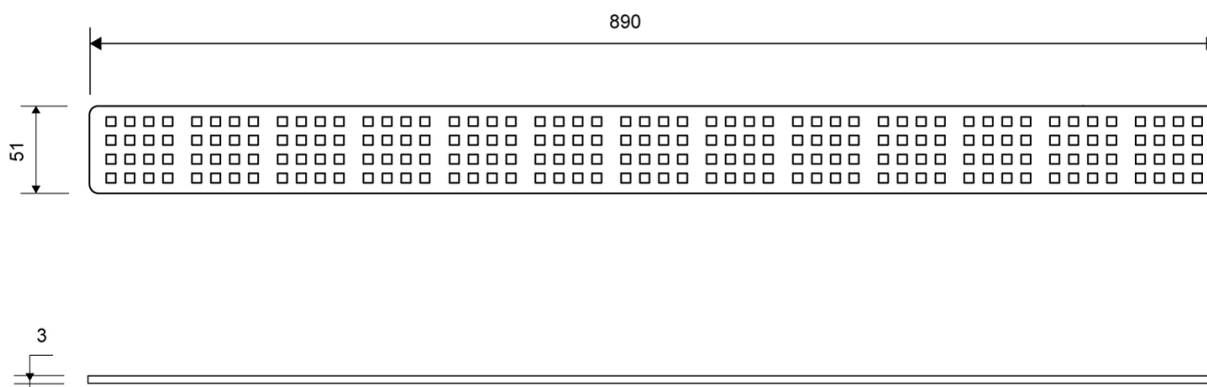

1604.0300

Products

1604.0700

Line 1600

Only for use with ClassicLine frame

To ensure a snug fit, the grating is placed on a countersunk bearing inside the frame

Specifications

ITEM NUMBER 1604.0700	GTIN NUMBER 5707692001180	WEIGHT INCLUDING PACKAGING 660 g
WEIGHT EXCLUDING PACKAGING 620 g	MATERIAL Stainless steel (AISI 304)	USAGE Line drain
SURFACE Brushed	LENGTH MODEL 700 mm	DIMENSIONS 3 mm solid3 mm solid3 mm solid3 mm solid3 mm solid3 mm solid

1604.0700

Products

1604.0800

Line 1600

Only for use with ClassicLine frame

To ensure a snug fit, the grating is placed on a countersunk bearing inside the frame

Specifications

ITEM NUMBER 1604.0800	GTIN NUMBER 5707692001197	WEIGHT INCLUDING PACKAGING 730 g
WEIGHT EXCLUDING PACKAGING 700 g	MATERIAL Stainless steel (AISI 304)	USAGE Line drain
SURFACE Brushed	LENGTH MODEL 800 mm	DIMENSIONS 3 mm solid3 mm solid3 mm solid3 mm solid3 mm solid3 mm solid

1604.0800

Products

1604.0900

Line 1600

Only for use with ClassicLine frame

To ensure a snug fit, the grating is placed on a countersunk bearing inside the frame

Specifications

ITEM NUMBER 1604.0900	GTIN NUMBER 5707692001203	WEIGHT INCLUDING PACKAGING 840 g
WEIGHT EXCLUDING PACKAGING 810 g	MATERIAL Stainless steel (AISI 304)	USAGE Line drain
SURFACE Brushed	LENGTH MODEL 900 mm	DIMENSIONS 3 mm solid3 mm solid3 mm solid3 mm solid3 mm solid3 mm solid

1604.0900

Products

1604.1000

Line 1600

Only for use with ClassicLine frame

To ensure a snug fit, the grating is placed on a countersunk bearing inside the frame

Specifications

ITEM NUMBER 1604.1000	GTIN NUMBER 5707692002408	WEIGHT INCLUDING PACKAGING 900 g
WEIGHT EXCLUDING PACKAGING 860 g	MATERIAL Stainless steel (AISI 304)	USAGE Line drain
SURFACE Brushed	LENGTH MODEL 1000 mm	DIMENSIONS 3 mm solid3 mm solid3 mm solid3 mm solid3 mm solid