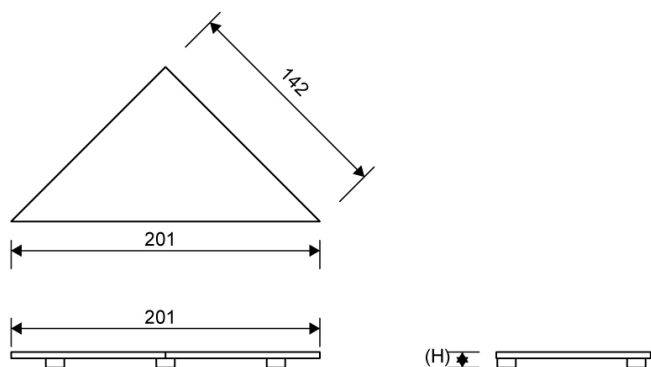

2920.0201

HighLine Corner | Panel

PANEL – exclusive design in solid 4 mm stainless steel

Specifications

ITEM NUMBER	GTIN NUMBER	WEIGHT INCLUDING PACKAGING
2920.0201	5707692006772	400 g
WEIGHT EXCLUDING PACKAGING	MATERIAL	USAGE
300 g	Stainless steel (AISI 304)	Corner drain
SURFACE	HEIGHT (H)	HEIGHTENER SET
Brushed	10, 12, 15, 25 mm	Plastic (POM)