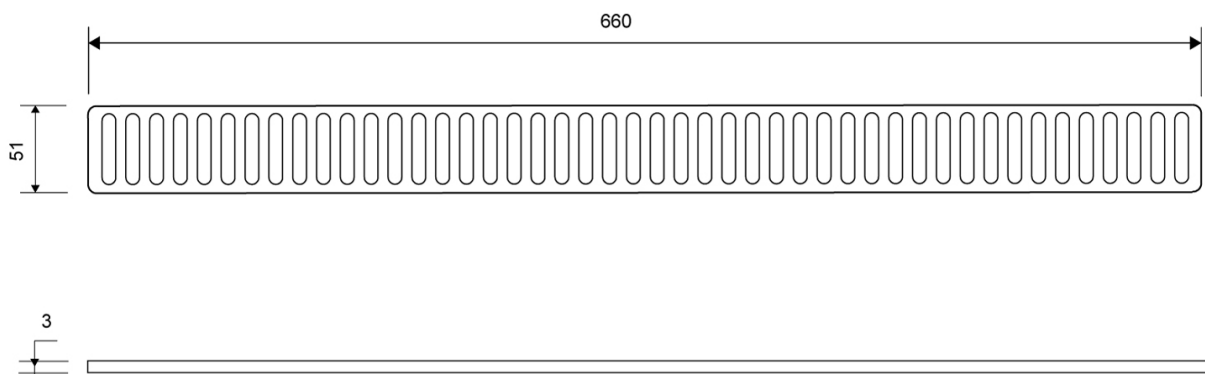

Specifications

ITEM NUMBER 1602.0300	GTIN NUMBER 5707692002286	WEIGHT INCLUDING PACKAGING 280 g
WEIGHT EXCLUDING PACKAGING 260 g	MATERIAL Stainless steel (AISI 304)	USAGE Line drain
SURFACE Brushed	LENGTH MODEL 300 mm	DIMENSIONS 3 mm solid

1602.0300

Products

1602.0700

Line 1600Line 1600Line 1600Line 1600Line 1600Line 1600

Only for use with ClassicLine frame

To ensure a snug fit, the grating is placed on a countersunk bearing inside the frame

Specifications

ITEM NUMBER 1602.0700	GTIN NUMBER 5707692001128	WEIGHT INCLUDING PACKAGING 650 g
WEIGHT EXCLUDING PACKAGING 630 g	MATERIAL Stainless steel (AISI 304)	USAGE Line drain
SURFACE Brushed	LENGTH MODEL 700 mm	DIMENSIONS 3 mm solid3 mm solid3 mm solid3 mm solid3 mm solid3 mm solid

1602.0700

Products

1602.0800

Line 1600

Only for use with ClassicLine frame

To ensure a snug fit, the grating is placed on a countersunk bearing inside the frame

Specifications

ITEM NUMBER 1602.0800	GTIN NUMBER 5707692001135	WEIGHT INCLUDING PACKAGING 730 g
WEIGHT EXCLUDING PACKAGING 700 g	MATERIAL Stainless steel (AISI 304)	USAGE Line drain
SURFACE Brushed	LENGTH MODEL 800 mm	DIMENSIONS 3 mm solid3 mm solid3 mm solid3 mm solid3 mm solid3 mm solid