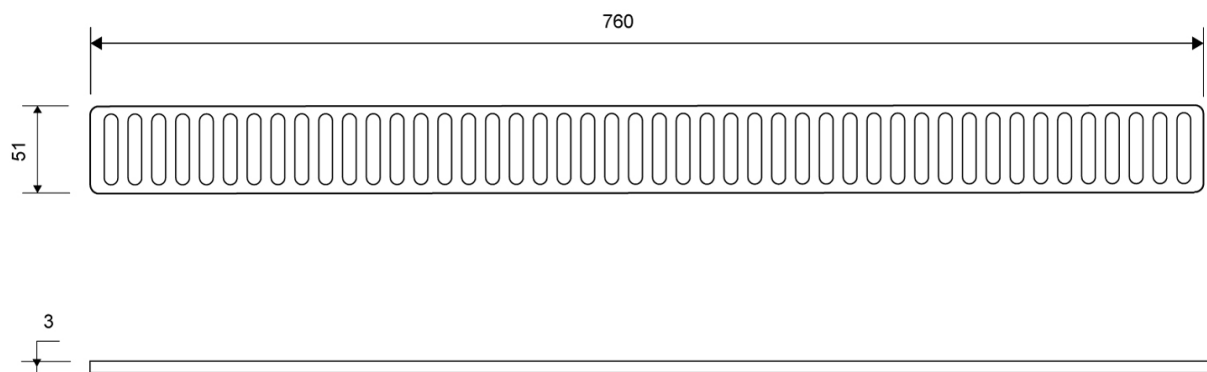

Specifications

ITEM NUMBER 1602.0300	GTIN NUMBER 5707692002286	WEIGHT INCLUDING PACKAGING 280 g
WEIGHT EXCLUDING PACKAGING 260 g	MATERIAL Stainless steel (AISI 304)	USAGE Line drain
SURFACE Brushed	LENGTH MODEL 300 mm	DIMENSIONS 3 mm solid

Specifications

ITEM NUMBER 1602.0700	GTIN NUMBER 5707692001128	WEIGHT INCLUDING PACKAGING 650 g
WEIGHT EXCLUDING PACKAGING 630 g	MATERIAL Stainless steel (AISI 304)	USAGE Line drain
SURFACE Brushed	LENGTH MODEL 700 mm	DIMENSIONS 3 mm solid3 mm solid3 mm solid3 mm solid3 mm solid3 mm solid

1602.0700

Products

1602.0800

Line 1600

Only for use with ClassicLine frame

To ensure a snug fit, the grating is placed on a countersunk bearing inside the frame

Specifications

ITEM NUMBER 1602.0800	GTIN NUMBER 5707692001135	WEIGHT INCLUDING PACKAGING 730 g
WEIGHT EXCLUDING PACKAGING 700 g	MATERIAL Stainless steel (AISI 304)	USAGE Line drain
SURFACE Brushed	LENGTH MODEL 800 mm	DIMENSIONS 3 mm solid3 mm solid3 mm solid3 mm solid3 mm solid3 mm solid

1602.0800

Products

1602.0900

Line 1600

Only for use with ClassicLine frame

To ensure a snug fit, the grating is placed on a countersunk bearing inside the frame

Specifications

ITEM NUMBER 1602.0900	GTIN NUMBER 5707692001142	WEIGHT INCLUDING PACKAGING 840 g
WEIGHT EXCLUDING PACKAGING 800 g	MATERIAL Stainless steel (AISI 304)	USAGE Line drain
SURFACE Brushed	LENGTH MODEL 900 mm	DIMENSIONS 3 mm solid3 mm solid3 mm solid3 mm solid3 mm solid3 mm solid