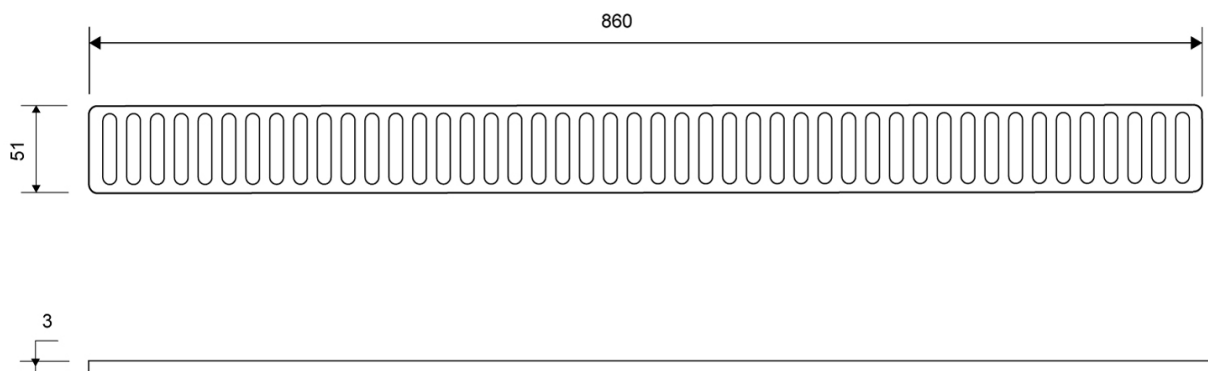

Specifications

ITEM NUMBER 1602.0700	GTIN NUMBER 5707692001128	WEIGHT INCLUDING PACKAGING 650 g
WEIGHT EXCLUDING PACKAGING 630 g	MATERIAL Stainless steel (AISI 304)	USAGE Line drain
SURFACE Brushed	LENGTH MODEL 700 mm	DIMENSIONS 3 mm solid3 mm solid3 mm solid3 mm solid3 mm solid3 mm solid

1602.0700

Products

1602.0800

Line 1600

Only for use with ClassicLine frame

To ensure a snug fit, the grating is placed on a countersunk bearing inside the frame

Specifications

ITEM NUMBER 1602.0800	GTIN NUMBER 5707692001135	WEIGHT INCLUDING PACKAGING 730 g
WEIGHT EXCLUDING PACKAGING 700 g	MATERIAL Stainless steel (AISI 304)	USAGE Line drain
SURFACE Brushed	LENGTH MODEL 800 mm	DIMENSIONS 3 mm solid3 mm solid3 mm solid3 mm solid3 mm solid3 mm solid

1602.0800

Products

1602.0900

Line 1600

Only for use with ClassicLine frame

To ensure a snug fit, the grating is placed on a countersunk bearing inside the frame

Specifications

ITEM NUMBER 1602.0900	GTIN NUMBER 5707692001142	WEIGHT INCLUDING PACKAGING 840 g
WEIGHT EXCLUDING PACKAGING 800 g	MATERIAL Stainless steel (AISI 304)	USAGE Line drain
SURFACE Brushed	LENGTH MODEL 900 mm	DIMENSIONS 3 mm solid3 mm solid3 mm solid3 mm solid3 mm solid3 mm solid

1602.0900

Products

1602.1000

Line 1600

Only for use with ClassicLine frame

To ensure a snug fit, the grating is placed on a countersunk bearing inside the frame

Specifications

ITEM NUMBER 1602.1000	GTIN NUMBER 5707692002309	WEIGHT INCLUDING PACKAGING 900 g
WEIGHT EXCLUDING PACKAGING 850 g	MATERIAL Stainless steel (AISI 304)	USAGE Line drain
SURFACE Brushed	LENGTH MODEL 1000 mm	DIMENSIONS 3 mm solid3 mm solid3 mm solid3 mm solid3 mm solid3 mm solid