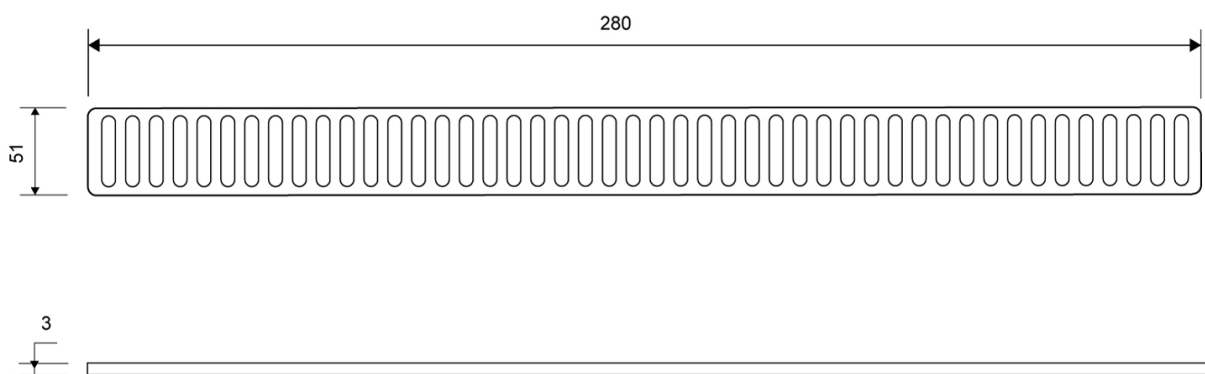

1602.0300

Line 1600Line 1600Line 1600Line 1600Line 1600Line 1600Line 1600Line 1600

Only for use with ClassicLine frame

To ensure a snug fit, the grating is placed on a countersunk bearing inside the frame

Specifications

ITEM NUMBER 1602.0300	GTIN NUMBER 5707692002286	WEIGHT INCLUDING PACKAGING 280 g
WEIGHT EXCLUDING PACKAGING 260 g	MATERIAL Stainless steel (AISI 304)	USAGE Line drain
SURFACE Brushed	LENGTH MODEL 300 mm	DIMENSIONS 3 mm solid

Specifications

ITEM NUMBER 1602.0700	GTIN NUMBER 5707692001128	WEIGHT INCLUDING PACKAGING 650 g
WEIGHT EXCLUDING PACKAGING 630 g	MATERIAL Stainless steel (AISI 304)	USAGE Line drain
SURFACE Brushed	LENGTH MODEL 700 mm	DIMENSIONS 3 mm solid3 mm solid3 mm solid3 mm solid3 mm solid3 mm solid

1602.0700

Products

1602.0800

Line 1600

Only for use with ClassicLine frame

To ensure a snug fit, the grating is placed on a countersunk bearing inside the frame

Specifications

ITEM NUMBER 1602.0800	GTIN NUMBER 5707692001135	WEIGHT INCLUDING PACKAGING 730 g
WEIGHT EXCLUDING PACKAGING 700 g	MATERIAL Stainless steel (AISI 304)	USAGE Line drain
SURFACE Brushed	LENGTH MODEL 800 mm	DIMENSIONS 3 mm solid3 mm solid3 mm solid3 mm solid3 mm solid3 mm solid