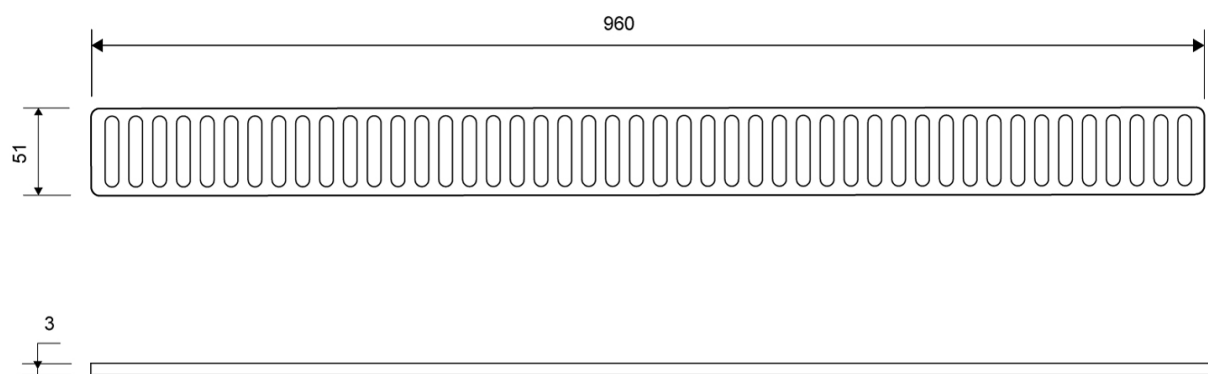

Specifications

ITEM NUMBER 1602.0700	GTIN NUMBER 5707692001128	WEIGHT INCLUDING PACKAGING 650 g
WEIGHT EXCLUDING PACKAGING 630 g	MATERIAL Stainless steel (AISI 304)	USAGE Line drain
SURFACE Brushed	LENGTH MODEL 700 mm	DIMENSIONS 3 mm solid3 mm solid3 mm solid3 mm solid3 mm solid3 mm solid

1602.0800

Products

1602.0900

Line 1600

Only for use with ClassicLine frame

To ensure a snug fit, the grating is placed on a countersunk bearing inside the frame

Specifications

ITEM NUMBER 1602.0900	GTIN NUMBER 5707692001142	WEIGHT INCLUDING PACKAGING 840 g
WEIGHT EXCLUDING PACKAGING 800 g	MATERIAL Stainless steel (AISI 304)	USAGE Line drain
SURFACE Brushed	LENGTH MODEL 900 mm	DIMENSIONS 3 mm solid3 mm solid3 mm solid3 mm solid3 mm solid3 mm solid

1602.0900

Products

1602.1000

Line 1600

Only for use with ClassicLine frame

To ensure a snug fit, the grating is placed on a countersunk bearing inside the frame

Specifications

ITEM NUMBER 1602.1000	GTIN NUMBER 5707692002309	WEIGHT INCLUDING PACKAGING 900 g
WEIGHT EXCLUDING PACKAGING 850 g	MATERIAL Stainless steel (AISI 304)	USAGE Line drain
SURFACE Brushed	LENGTH MODEL 1000 mm	DIMENSIONS 3 mm solid3 mm solid3 mm solid3 mm solid3 mm solid3 mm solid

1602.1000

Products

1602.1200

Line 1600

Only for use with ClassicLine frame

To ensure a snug fit, the grating is placed on a countersunk bearing inside the frame

Specifications

ITEM NUMBER 1602.1200	GTIN NUMBER 5707692002323	WEIGHT INCLUDING PACKAGING 1070 g
WEIGHT EXCLUDING PACKAGING 1020 g	MATERIAL Stainless steel (AISI 304)	USAGE Line drain
SURFACE Brushed	LENGTH MODEL 1200 mm	DIMENSIONS 3 mm solid3 mm solid3 mm solid3 mm solid3 mm solid3 mm solid