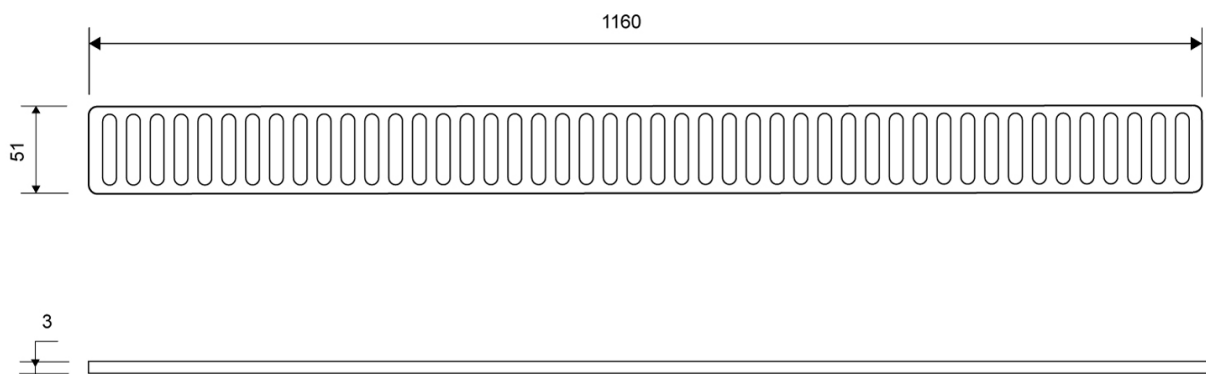

Specifications

ITEM NUMBER 1602.0700	GTIN NUMBER 5707692001128	WEIGHT INCLUDING PACKAGING 650 g
WEIGHT EXCLUDING PACKAGING 630 g	MATERIAL Stainless steel (AISI 304)	USAGE Line drain
SURFACE Brushed	LENGTH MODEL 700 mm	DIMENSIONS 3 mm solid3 mm solid3 mm solid3 mm solid3 mm solid3 mm solid

1602.0800

Products

1602.0900

Line 1600

Only for use with ClassicLine frame

To ensure a snug fit, the grating is placed on a countersunk bearing inside the frame

Specifications

ITEM NUMBER 1602.0900	GTIN NUMBER 5707692001142	WEIGHT INCLUDING PACKAGING 840 g
WEIGHT EXCLUDING PACKAGING 800 g	MATERIAL Stainless steel (AISI 304)	USAGE Line drain
SURFACE Brushed	LENGTH MODEL 900 mm	DIMENSIONS 3 mm solid3 mm solid3 mm solid3 mm solid3 mm solid3 mm solid

1602.0900

Products

1602.1000

Line 1600

Only for use with ClassicLine frame

To ensure a snug fit, the grating is placed on a countersunk bearing inside the frame

Specifications

ITEM NUMBER 1602.1000	GTIN NUMBER 5707692002309	WEIGHT INCLUDING PACKAGING 900 g
WEIGHT EXCLUDING PACKAGING 850 g	MATERIAL Stainless steel (AISI 304)	USAGE Line drain
SURFACE Brushed	LENGTH MODEL 1000 mm	DIMENSIONS 3 mm solid3 mm solid3 mm solid3 mm solid3 mm solid3 mm solid

1602.1000

Products

1602.1200

Line 1600

Only for use with ClassicLine frame

To ensure a snug fit, the grating is placed on a countersunk bearing inside the frame

Specifications

ITEM NUMBER 1602.1200	GTIN NUMBER 5707692002323	WEIGHT INCLUDING PACKAGING 1070 g
WEIGHT EXCLUDING PACKAGING 1020 g	MATERIAL Stainless steel (AISI 304)	USAGE Line drain
SURFACE Brushed	LENGTH MODEL 1200 mm	DIMENSIONS 3 mm solid3 mm solid3 mm solid3 mm solid3 mm solid3 mm solid