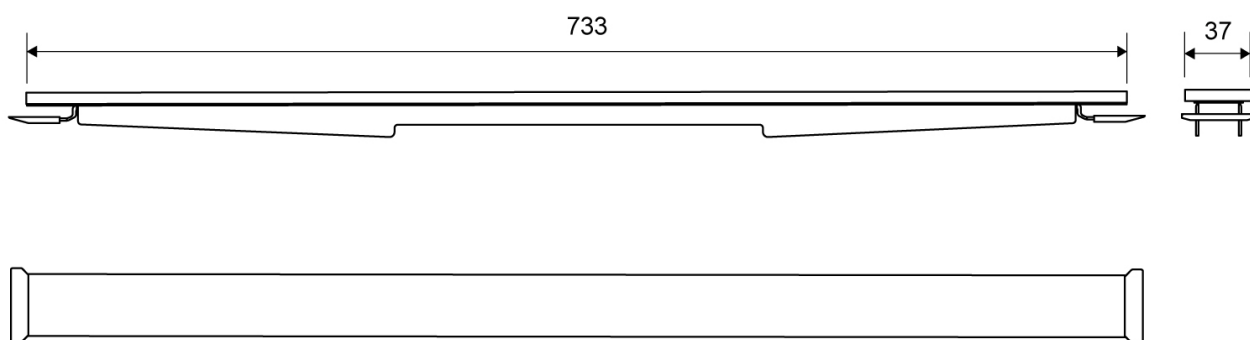

1920.0916

HighLine Colour Panel | Copper

Should always be combined with a frame

Specifications

ITEM NUMBER 1920.0916	GTIN NUMBER 5707692009827	MATERIAL Stainless steel (AISI 304)
USAGE Linear drain	SURFACE PVD Copper	LENGTH MODEL 900 mm
FITS DRAIN UNIT 1001, 1002, 1003, 1004, 1100, 5002, 5003	HEIGHTENER SET Plastic (PE)	LENGTH WITH/WITHOUT FRAME 833/895 mm

1920.0916

Products

1920.1016

HighLine Colour Panel | Copper

Should always be combined with a frame

Specifications

ITEM NUMBER 1920.1016	GTIN NUMBER 5707692011660	MATERIAL Stainless steel (AISI 304)
USAGE Linear drain	SURFACE PVD Copper	LENGTH MODEL 1000 mm
FITS DRAIN UNIT 1001, 1002, 1003, 1004, 1100, 5002, 5003	HEIGHTENER SET Plastic (PE)	LENGTH WITH/WITHOUT FRAME 933/995 mm

1920.1016

Products

1920.0816

HighLine Colour Panel | Copper

Should always be combined with a frame

Specifications

ITEM NUMBER	GTIN NUMBER	MATERIAL
1920.0816	5707692011622	Stainless steel (AISI 304)
USAGE	SURFACE	LENGTH MODEL
Linear drain	PVD Copper	800 mm
FITS DRAIN UNIT	HEIGHTENER SET	LENGTH WITH/WITHOUT FRAME
1001, 1002, 1003, 1004, 1100, 5002, 5003	Plastic (PE)	733/795 mm