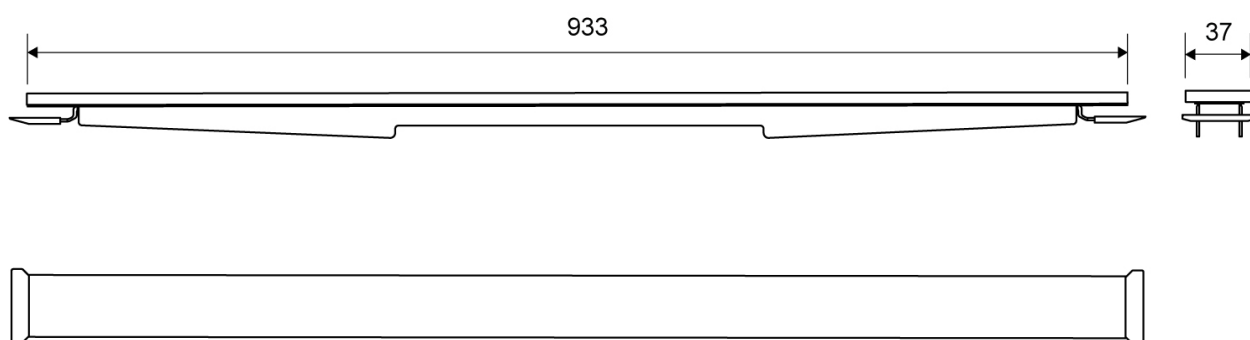

1920.0916

HighLine Colour Panel | Copper

Should always be combined with a frame

Specifications

ITEM NUMBER 1920.0916	GTIN NUMBER 5707692009827	MATERIAL Stainless steel (AISI 304)
USAGE Linear drain	SURFACE PVD Copper	LENGTH MODEL 900 mm
FITS DRAIN UNIT 1001, 1002, 1003, 1004, 1100, 5002, 5003	HEIGHTENER SET Plastic (PE)	LENGTH WITH/WITHOUT FRAME 833/895 mm

1920.0916

Products

1920.1016

HighLine Colour Panel | Copper

Should always be combined with a frame

Specifications

ITEM NUMBER 1920.1016	GTIN NUMBER 5707692011660	MATERIAL Stainless steel (AISI 304)
USAGE Linear drain	SURFACE PVD Copper	LENGTH MODEL 1000 mm
FITS DRAIN UNIT 1001, 1002, 1003, 1004, 1100, 5002, 5003	HEIGHTENER SET Plastic (PE)	LENGTH WITH/WITHOUT FRAME 933/995 mm

1920.1016

Products

1920.0816

HighLine Colour Panel | Copper

Should always be combined with a frame

Specifications

ITEM NUMBER	GTIN NUMBER	MATERIAL
1920.0816	5707692011622	Stainless steel (AISI 304)
USAGE	SURFACE	LENGTH MODEL
Linear drain	PVD Copper	800 mm
FITS DRAIN UNIT	HEIGHTENER SET	LENGTH WITH/WITHOUT FRAME
1001, 1002, 1003, 1004, 1100, 5002, 5003	Plastic (PE)	733/795 mm