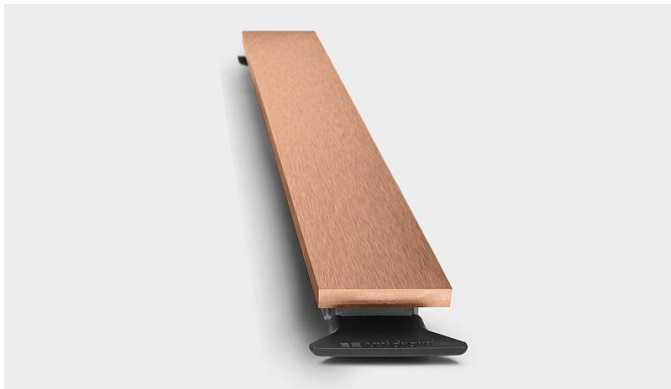

1920.0916

HighLine Colour Panel | Copper

Should always be combined with a frame

Specifications

ITEM NUMBER 1920.0916	GTIN NUMBER 5707692009827	MATERIAL Stainless steel (AISI 304)
USAGE Linear drain	SURFACE PVD Copper	LENGTH MODEL 900 mm
FITS DRAIN UNIT 1001, 1002, 1003, 1004, 1100, 5002, 5003	HEIGHTENER SET Plastic (PE)	LENGTH WITH/WITHOUT FRAME 833/895 mm

1920.0916

Products

1920.1016

HighLine Colour Panel | Copper

Should always be combined with a frame

Specifications

ITEM NUMBER 1920.1016	GTIN NUMBER 5707692011660	MATERIAL Stainless steel (AISI 304)
USAGE Linear drain	SURFACE PVD Copper	LENGTH MODEL 1000 mm
FITS DRAIN UNIT 1001, 1002, 1003, 1004, 1100, 5002, 5003	HEIGHTENER SET Plastic (PE)	LENGTH WITH/WITHOUT FRAME 933/995 mm

1920.1016

Products

1920.0816

HighLine Colour Panel | Copper

Should always be combined with a frame

Specifications

ITEM NUMBER	GTIN NUMBER	MATERIAL
1920.0816	5707692011622	Stainless steel (AISI 304)
USAGE	SURFACE	LENGTH MODEL
Linear drain	PVD Copper	800 mm
FITS DRAIN UNIT	HEIGHTENER SET	LENGTH WITH/WITHOUT FRAME
1001, 1002, 1003, 1004, 1100, 5002, 5003	Plastic (PE)	733/795 mm