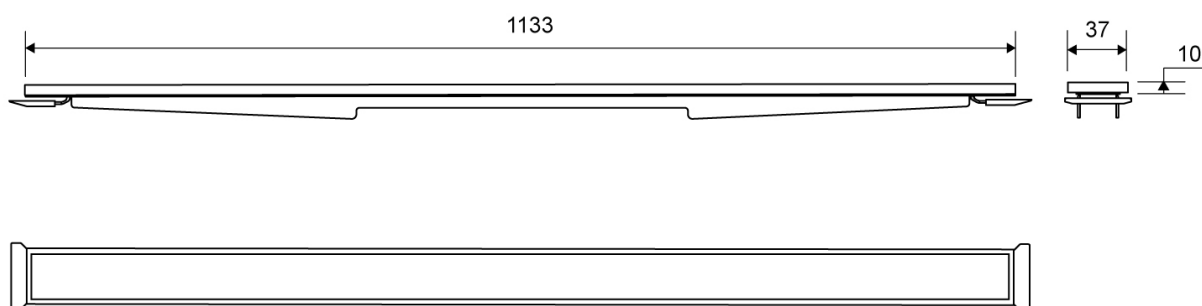

## Specifications

<b>ITEM NUMBER</b> 1940.1012	<b>GTIN NUMBER</b> 5707692005188	<b>WEIGHT INCLUDING PACKAGING</b> 1920 g
<b>WEIGHT EXCLUDING PACKAGING</b> 1810 g	<b>MATERIAL</b> Stainless steel (AISI 304)	<b>USAGE</b> Line drain
<b>SURFACE</b> Brushed	<b>HEIGHT (H)</b> H 12 mm	<b>LENGTH MODEL</b> 1000 mm
<b>HEIGHTENER SET</b> Plastic (PE)	<b>LENGTH WITH/WITHOUT FRAME</b> 933/955 mm	

## 1940.1210

HighLine | Cassette

Available in 10, 12, 15 and 25 mm heights (depending on the thickness of the floor tile).

### Specifications

<b>ITEM NUMBER</b>	<b>GTIN NUMBER</b>	<b>WEIGHT INCLUDING PACKAGING</b>
1940.1210	5707692005133	2250 g
<b>WEIGHT EXCLUDING PACKAGING</b>	<b>MATERIAL</b>	<b>USAGE</b>
2100 g	Stainless steel (AISI 304)	Line drain
<b>SURFACE</b>	<b>HEIGHT (H)</b>	<b>LENGTH MODEL</b>
Brushed	H 10 mm	1200 mm
<b>HEIGHTENER SET</b>	<b>LENGTH WITH/WITHOUT FRAME</b>	
Plastic (PE)	1133/1195 mm	

## Specifications

<b>ITEM NUMBER</b> 1940.1212	<b>GTIN NUMBER</b> 5707692005195	<b>WEIGHT INCLUDING PACKAGING</b> 2400 g
<b>WEIGHT EXCLUDING PACKAGING</b> 2250 g	<b>MATERIAL</b> Stainless steel (AISI 304)	<b>USAGE</b> Line drain
<b>SURFACE</b> Brushed	<b>HEIGHT (H)</b> H 12 mm	<b>LENGTH MODEL</b> 1200 mm
<b>HEIGHTENER SET</b> Plastic (PE)	<b>LENGTH WITH/WITHOUT FRAME</b> 1133/1195 mm	