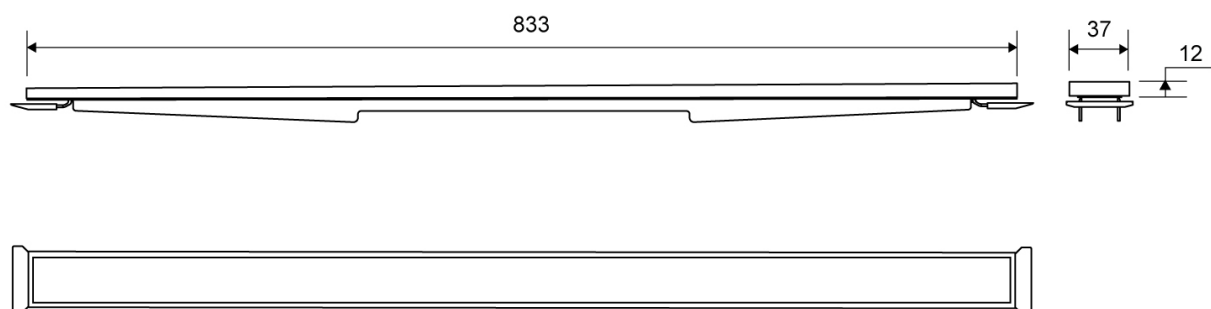

## Specifications

<b>ITEM NUMBER</b> 1940.0910	<b>GTIN NUMBER</b> 5707692005119	<b>WEIGHT INCLUDING PACKAGING</b> 1730 g
<b>WEIGHT EXCLUDING PACKAGING</b> 1620 g	<b>MATERIAL</b> Stainless steel (AISI 304)	<b>USAGE</b> Line drain
<b>SURFACE</b> Brushed	<b>HEIGHT (H)</b> H 10 mm	<b>LENGTH MODEL</b> 900 mm
<b>HEIGHTENER SET</b> Plastic (PE)	<b>LENGTH WITH/WITHOUT FRAME</b> 833/895 mm	

# 1940.0912

HighLine | Cassette

Available in 10, 12, 15 and 25 mm heights (depending on the thickness of the floor tile).

## Specifications

<b>ITEM NUMBER</b> 1940.0912	<b>GTIN NUMBER</b> 5707692005171	<b>WEIGHT INCLUDING PACKAGING</b> 1760 g
<b>WEIGHT EXCLUDING PACKAGING</b> 1650 g	<b>MATERIAL</b> Stainless steel (AISI 304)	<b>USAGE</b> Line drain
<b>SURFACE</b> Brushed	<b>HEIGHT (H)</b> H 12 mm	<b>LENGTH MODEL</b> 900 mm
<b>HEIGHTENER SET</b> Plastic (PE)	<b>LENGTH WITH/WITHOUT FRAME</b> 833/895 mm	