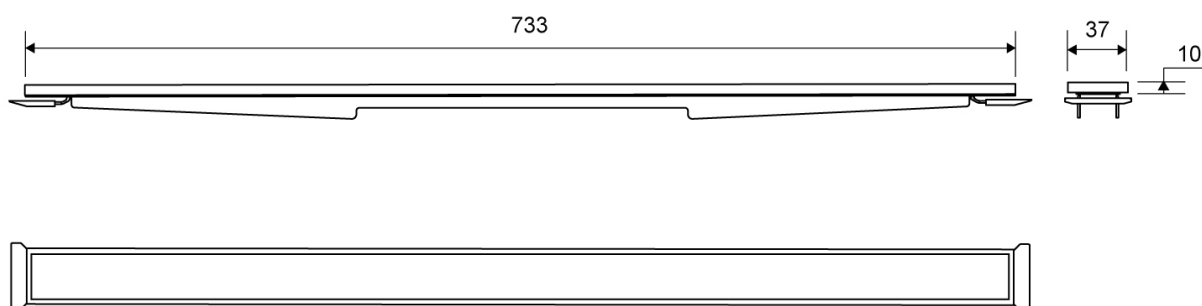

### Specifications

<b>ITEM NUMBER</b>	<b>GTIN NUMBER</b>	<b>WEIGHT INCLUDING PACKAGING</b>
1940.0310	5707692005089	600 g
<b>WEIGHT EXCLUDING PACKAGING</b>	<b>MATERIAL</b>	<b>USAGE</b>
550 g	Stainless steel (AISI 304)	Line drain
<b>SURFACE</b>	<b>HEIGHT (H)</b>	<b>LENGTH MODEL</b>
Brushed	H 10 mm	300 mm
<b>HEIGHTENER SET</b>	<b>LENGTH WITH/WITHOUT FRAME</b>	
Plastic (PE)	253/315 mm	

## Specifications

<b>ITEM NUMBER</b>	<b>GTIN NUMBER</b>	<b>WEIGHT INCLUDING PACKAGING</b>
1940.0712	5707692005157	1330 g
<b>WEIGHT EXCLUDING PACKAGING</b>	<b>MATERIAL</b>	<b>USAGE</b>
1260 g	Stainless steel (AISI 304)	Line drain
<b>SURFACE</b>	<b>HEIGHT (H)</b>	<b>LENGTH MODEL</b>
Brushed	H 12 mm	700 mm
<b>HEIGHTENER SET</b>	<b>LENGTH WITH/WITHOUT FRAME</b>	
Plastic (PE)	633/695 mm	

## 1940.0810

HighLine | Cassette

Available in 10, 12, 15 and 25 mm heights (depending on the thickness of the floor tile).

### Specifications

<b>ITEM NUMBER</b>	<b>GTIN NUMBER</b>	<b>WEIGHT INCLUDING PACKAGING</b>
1940.0810	5707692005102	1480 g
<b>WEIGHT EXCLUDING PACKAGING</b>	<b>MATERIAL</b>	<b>USAGE</b>
1400 g	Stainless steel (AISI 304)	Line drain
<b>SURFACE</b>	<b>HEIGHT (H)</b>	<b>LENGTH MODEL</b>
Brushed	H 10 mm	800 mm
<b>HEIGHTENER SET</b>	<b>LENGTH WITH/WITHOUT FRAME</b>	
Plastic (PE)	733/795 mm	