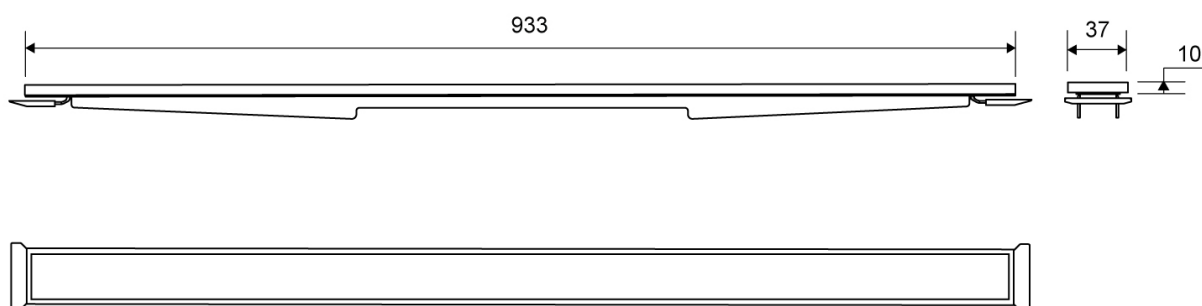

# 1940.1010

HighLine | Cassette

Available in 10, 12, 15 and 25 mm heights (depending on the thickness of the floor tile).

## Specifications

<b>ITEM NUMBER</b> 1940.1010	<b>GTIN NUMBER</b> 5707692005126	<b>WEIGHT INCLUDING PACKAGING</b> 1900 g
<b>WEIGHT EXCLUDING PACKAGING</b> 1780 g	<b>MATERIAL</b> Stainless steel (AISI 304)	<b>USAGE</b> Line drain
<b>SURFACE</b> Brushed	<b>HEIGHT (H)</b> H 10 mm	<b>LENGTH MODEL</b> 1000 mm
<b>HEIGHTENER SET</b> Plastic (PE)	<b>LENGTH WITH/WITHOUT FRAME</b> 933/955 mm	