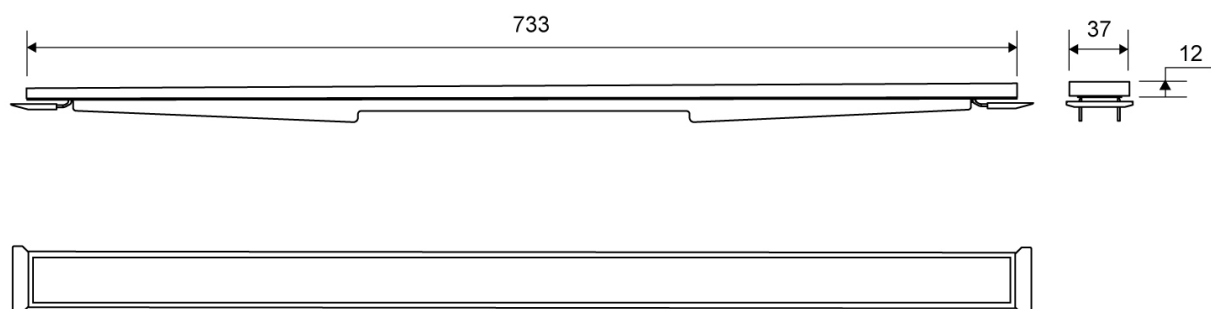

### Specifications

<b>ITEM NUMBER</b>	<b>GTIN NUMBER</b>	<b>WEIGHT INCLUDING PACKAGING</b>
1940.0310	5707692005089	600 g
<b>WEIGHT EXCLUDING PACKAGING</b>	<b>MATERIAL</b>	<b>USAGE</b>
550 g	Stainless steel (AISI 304)	Line drain
<b>SURFACE</b>	<b>HEIGHT (H)</b>	<b>LENGTH MODEL</b>
Brushed	H 10 mm	300 mm
<b>HEIGHTENER SET</b>	<b>LENGTH WITH/WITHOUT FRAME</b>	
Plastic (PE)	253/315 mm	

### Specifications

<b>ITEM NUMBER</b>	<b>GTIN NUMBER</b>	<b>WEIGHT INCLUDING PACKAGING</b>
1940.0810	5707692005102	1480 g
<b>WEIGHT EXCLUDING PACKAGING</b>	<b>MATERIAL</b>	<b>USAGE</b>
1400 g	Stainless steel (AISI 304)	Line drain
<b>SURFACE</b>	<b>HEIGHT (H)</b>	<b>LENGTH MODEL</b>
Brushed	H 10 mm	800 mm
<b>HEIGHTENER SET</b>	<b>LENGTH WITH/WITHOUT FRAME</b>	
Plastic (PE)	733/795 mm	

## 1940.0812

HighLine | Cassette

Available in 10, 12, 15 and 25 mm heights (depending on the thickness of the floor tile).

### Specifications

<b>ITEM NUMBER</b>	<b>GTIN NUMBER</b>	<b>WEIGHT INCLUDING PACKAGING</b>
1940.0812	5707692005164	1550 g
<b>WEIGHT EXCLUDING PACKAGING</b>	<b>MATERIAL</b>	<b>USAGE</b>
1470 g	Stainless steel (AISI 304)	Line drain
<b>SURFACE</b>	<b>HEIGHT (H)</b>	<b>LENGTH MODEL</b>
Brushed	H 12 mm	800 mm
<b>HEIGHTENER SET</b>	<b>LENGTH WITH/WITHOUT FRAME</b>	
Plastic (PE)	733/795 mm	