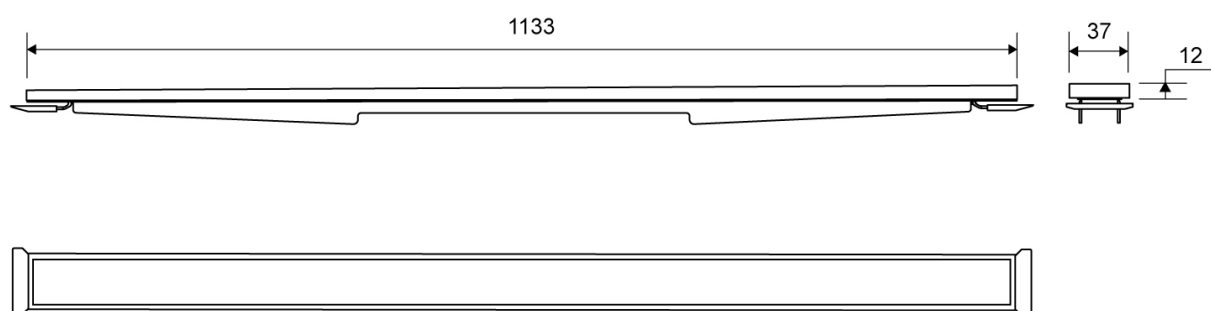

### Specifications

<b>ITEM NUMBER</b>	<b>GTIN NUMBER</b>	<b>WEIGHT INCLUDING PACKAGING</b>
1940.1210	5707692005133	2250 g
<b>WEIGHT EXCLUDING PACKAGING</b>	<b>MATERIAL</b>	<b>USAGE</b>
2100 g	Stainless steel (AISI 304)	Line drain
<b>SURFACE</b>	<b>HEIGHT (H)</b>	<b>LENGTH MODEL</b>
Brushed	H 10 mm	1200 mm
<b>HEIGHTENER SET</b>	<b>LENGTH WITH/WITHOUT FRAME</b>	
Plastic (PE)	1133/1195 mm	

# 1940.1212

HighLine | Cassette

Available in 10, 12, 15 and 25 mm heights (depending on the thickness of the floor tile).

## Specifications

<b>ITEM NUMBER</b> 1940.1212	<b>GTIN NUMBER</b> 5707692005195	<b>WEIGHT INCLUDING PACKAGING</b> 2400 g
<b>WEIGHT EXCLUDING PACKAGING</b> 2250 g	<b>MATERIAL</b> Stainless steel (AISI 304)	<b>USAGE</b> Line drain
<b>SURFACE</b> Brushed	<b>HEIGHT (H)</b> H 12 mm	<b>LENGTH MODEL</b> 1200 mm
<b>HEIGHTENER SET</b> Plastic (PE)	<b>LENGTH WITH/WITHOUT FRAME</b> 1133/1195 mm	