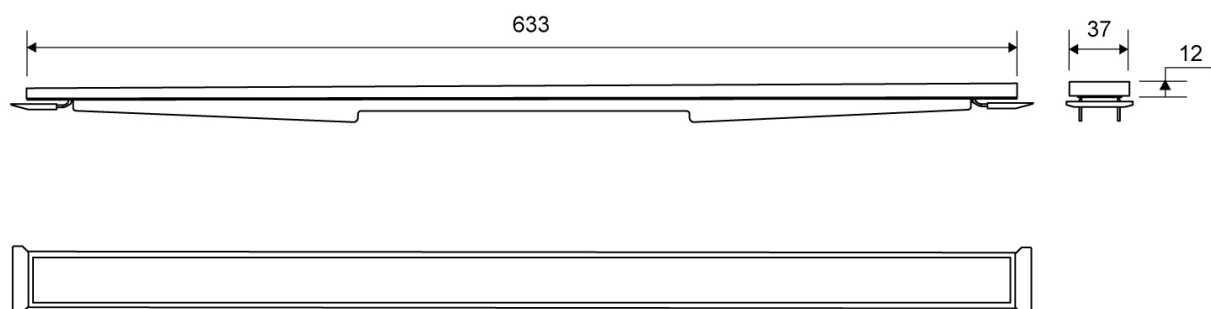

### Specifications

<b>ITEM NUMBER</b>	<b>GTIN NUMBER</b>	<b>WEIGHT INCLUDING PACKAGING</b>
1940.0310	5707692005089	600 g
<b>WEIGHT EXCLUDING PACKAGING</b>	<b>MATERIAL</b>	<b>USAGE</b>
550 g	Stainless steel (AISI 304)	Line drain
<b>SURFACE</b>	<b>HEIGHT (H)</b>	<b>LENGTH MODEL</b>
Brushed	H 10 mm	300 mm
<b>HEIGHTENER SET</b>	<b>LENGTH WITH/WITHOUT FRAME</b>	
Plastic (PE)	253/315 mm	

### Specifications

<b>ITEM NUMBER</b>	<b>GTIN NUMBER</b>	<b>WEIGHT INCLUDING PACKAGING</b>
1940.0710	5707692005096	1300 g
<b>WEIGHT EXCLUDING PACKAGING</b>	<b>MATERIAL</b>	<b>USAGE</b>
1230 g	Stainless steel (AISI 304)	Line drain
<b>SURFACE</b>	<b>HEIGHT (H)</b>	<b>LENGTH MODEL</b>
Brushed	H 10 mm	700 mm
<b>HEIGHTENER SET</b>	<b>LENGTH WITH/WITHOUT FRAME</b>	
Plastic (PE)	633/695 mm	

## Specifications

<b>ITEM NUMBER</b>	<b>GTIN NUMBER</b>	<b>WEIGHT INCLUDING PACKAGING</b>
1940.0712	5707692005157	1330 g
<b>WEIGHT EXCLUDING PACKAGING</b>	<b>MATERIAL</b>	<b>USAGE</b>
1260 g	Stainless steel (AISI 304)	Line drain
<b>SURFACE</b>	<b>HEIGHT (H)</b>	<b>LENGTH MODEL</b>
Brushed	H 12 mm	700 mm
<b>HEIGHTENER SET</b>	<b>LENGTH WITH/WITHOUT FRAME</b>	
Plastic (PE)	633/695 mm	

### Specifications

<b>ITEM NUMBER</b>	<b>GTIN NUMBER</b>	<b>WEIGHT INCLUDING PACKAGING</b>
1940.0810	5707692005102	1480 g
<b>WEIGHT EXCLUDING PACKAGING</b>	<b>MATERIAL</b>	<b>USAGE</b>
1400 g	Stainless steel (AISI 304)	Line drain
<b>SURFACE</b>	<b>HEIGHT (H)</b>	<b>LENGTH MODEL</b>
Brushed	H 10 mm	800 mm
<b>HEIGHTENER SET</b>	<b>LENGTH WITH/WITHOUT FRAME</b>	
Plastic (PE)	733/795 mm	