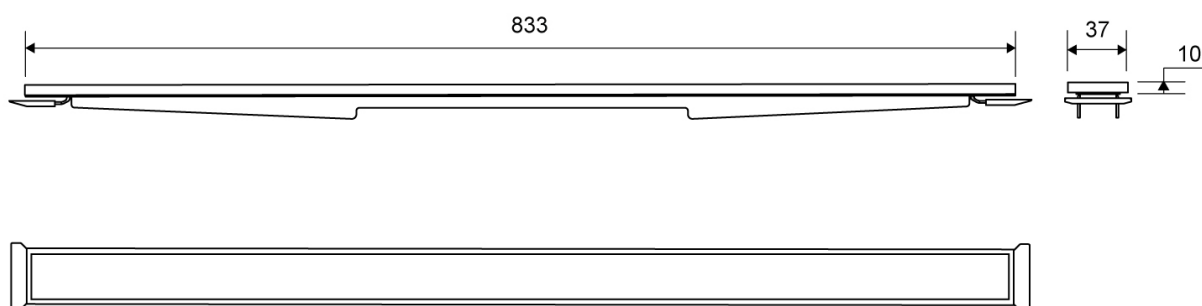

### Specifications

<b>ITEM NUMBER</b>	<b>GTIN NUMBER</b>	<b>WEIGHT INCLUDING PACKAGING</b>
1940.0812	5707692005164	1550 g
<b>WEIGHT EXCLUDING PACKAGING</b>	<b>MATERIAL</b>	<b>USAGE</b>
1470 g	Stainless steel (AISI 304)	Line drain
<b>SURFACE</b>	<b>HEIGHT (H)</b>	<b>LENGTH MODEL</b>
Brushed	H 12 mm	800 mm
<b>HEIGHTENER SET</b>	<b>LENGTH WITH/WITHOUT FRAME</b>	
Plastic (PE)	733/795 mm	

# 1940.0910

HighLine | Cassette

Available in 10, 12, 15 and 25 mm heights (depending on the thickness of the floor tile).

## Specifications

<b>ITEM NUMBER</b> 1940.0910	<b>GTIN NUMBER</b> 5707692005119	<b>WEIGHT INCLUDING PACKAGING</b> 1730 g
<b>WEIGHT EXCLUDING PACKAGING</b> 1620 g	<b>MATERIAL</b> Stainless steel (AISI 304)	<b>USAGE</b> Line drain
<b>SURFACE</b> Brushed	<b>HEIGHT (H)</b> H 10 mm	<b>LENGTH MODEL</b> 900 mm
<b>HEIGHTENER SET</b> Plastic (PE)	<b>LENGTH WITH/WITHOUT FRAME</b> 833/895 mm	