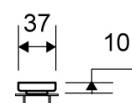

### Specifications

<b>ITEM NUMBER</b>	<b>GTIN NUMBER</b>	<b>WEIGHT INCLUDING PACKAGING</b>
1940.0310	5707692005089	600 g
<b>WEIGHT EXCLUDING PACKAGING</b>	<b>MATERIAL</b>	<b>USAGE</b>
550 g	Stainless steel (AISI 304)	Line drain
<b>SURFACE</b>	<b>HEIGHT (H)</b>	<b>LENGTH MODEL</b>
Brushed	H 10 mm	300 mm
<b>HEIGHTENER SET</b>	<b>LENGTH WITH/WITHOUT FRAME</b>	
Plastic (PE)	253/315 mm	

### Specifications

<b>ITEM NUMBER</b>	<b>GTIN NUMBER</b>	<b>WEIGHT INCLUDING PACKAGING</b>
1940.0710	5707692005096	1300 g
<b>WEIGHT EXCLUDING PACKAGING</b>	<b>MATERIAL</b>	<b>USAGE</b>
1230 g	Stainless steel (AISI 304)	Line drain
<b>SURFACE</b>	<b>HEIGHT (H)</b>	<b>LENGTH MODEL</b>
Brushed	H 10 mm	700 mm
<b>HEIGHTENER SET</b>	<b>LENGTH WITH/WITHOUT FRAME</b>	
Plastic (PE)	633/695 mm	

## Specifications

<b>ITEM NUMBER</b>	<b>GTIN NUMBER</b>	<b>WEIGHT INCLUDING PACKAGING</b>
1940.0712	5707692005157	1330 g
<b>WEIGHT EXCLUDING PACKAGING</b>	<b>MATERIAL</b>	<b>USAGE</b>
1260 g	Stainless steel (AISI 304)	Line drain
<b>SURFACE</b>	<b>HEIGHT (H)</b>	<b>LENGTH MODEL</b>
Brushed	H 12 mm	700 mm
<b>HEIGHTENER SET</b>	<b>LENGTH WITH/WITHOUT FRAME</b>	
Plastic (PE)	633/695 mm	