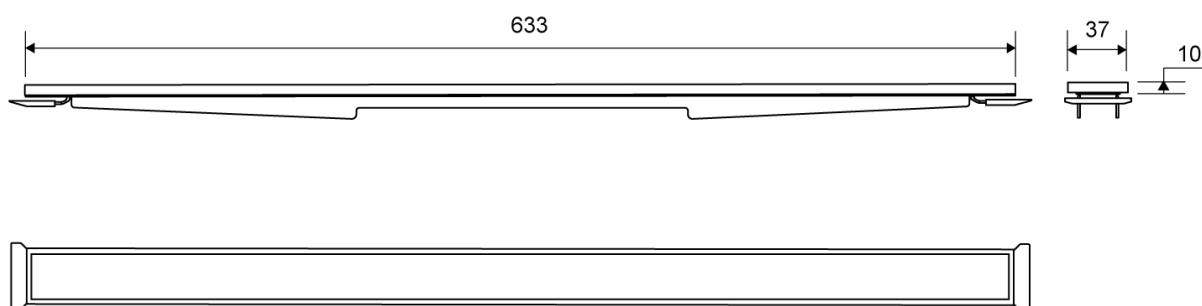

### Specifications

<b>ITEM NUMBER</b>	<b>GTIN NUMBER</b>	<b>WEIGHT INCLUDING PACKAGING</b>
1940.0310	5707692005089	600 g
<b>WEIGHT EXCLUDING PACKAGING</b>	<b>MATERIAL</b>	<b>USAGE</b>
550 g	Stainless steel (AISI 304)	Line drain
<b>SURFACE</b>	<b>HEIGHT (H)</b>	<b>LENGTH MODEL</b>
Brushed	H 10 mm	300 mm
<b>HEIGHTENER SET</b>	<b>LENGTH WITH/WITHOUT FRAME</b>	
Plastic (PE)	253/315 mm	

## 1940.0710

HighLine | Cassette

Available in 10, 12, 15 and 25 mm heights (depending on the thickness of the floor tile).

### Specifications

<b>ITEM NUMBER</b>	<b>GTIN NUMBER</b>	<b>WEIGHT INCLUDING PACKAGING</b>
1940.0710	5707692005096	1300 g
<b>WEIGHT EXCLUDING PACKAGING</b>	<b>MATERIAL</b>	<b>USAGE</b>
1230 g	Stainless steel (AISI 304)	Line drain
<b>SURFACE</b>	<b>HEIGHT (H)</b>	<b>LENGTH MODEL</b>
Brushed	H 10 mm	700 mm
<b>HEIGHTENER SET</b>	<b>LENGTH WITH/WITHOUT FRAME</b>	
Plastic (PE)	633/695 mm	

## Specifications

<b>ITEM NUMBER</b>	<b>GTIN NUMBER</b>	<b>WEIGHT INCLUDING PACKAGING</b>
1940.0712	5707692005157	1330 g
<b>WEIGHT EXCLUDING PACKAGING</b>	<b>MATERIAL</b>	<b>USAGE</b>
1260 g	Stainless steel (AISI 304)	Line drain
<b>SURFACE</b>	<b>HEIGHT (H)</b>	<b>LENGTH MODEL</b>
Brushed	H 12 mm	700 mm
<b>HEIGHTENER SET</b>	<b>LENGTH WITH/WITHOUT FRAME</b>	
Plastic (PE)	633/695 mm	