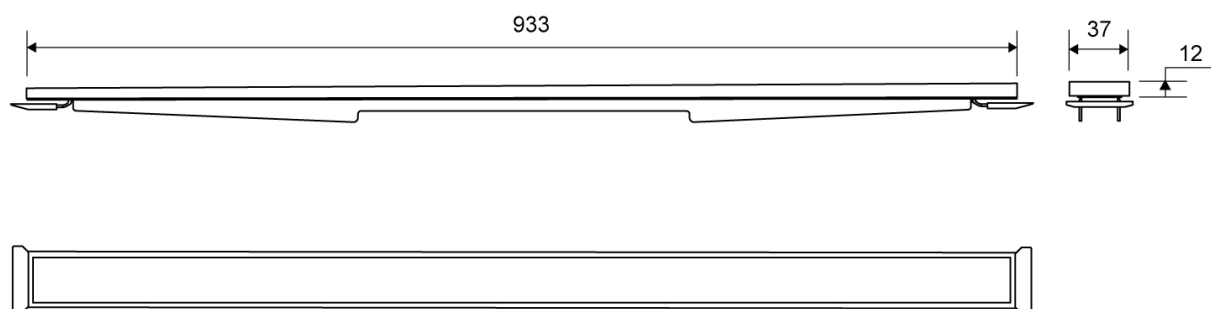

## Specifications

<b>ITEM NUMBER</b> 1940.1010	<b>GTIN NUMBER</b> 5707692005126	<b>WEIGHT INCLUDING PACKAGING</b> 1900 g
<b>WEIGHT EXCLUDING PACKAGING</b> 1780 g	<b>MATERIAL</b> Stainless steel (AISI 304)	<b>USAGE</b> Line drain
<b>SURFACE</b> Brushed	<b>HEIGHT (H)</b> H 10 mm	<b>LENGTH MODEL</b> 1000 mm
<b>HEIGHTENER SET</b> Plastic (PE)	<b>LENGTH WITH/WITHOUT FRAME</b> 933/955 mm	

# 1940.1012

HighLine | Cassette

Available in 10, 12, 15 and 25 mm heights (depending on the thickness of the floor tile).

## Specifications

<b>ITEM NUMBER</b> 1940.1012	<b>GTIN NUMBER</b> 5707692005188	<b>WEIGHT INCLUDING PACKAGING</b> 1920 g
<b>WEIGHT EXCLUDING PACKAGING</b> 1810 g	<b>MATERIAL</b> Stainless steel (AISI 304)	<b>USAGE</b> Line drain
<b>SURFACE</b> Brushed	<b>HEIGHT (H)</b> H 12 mm	<b>LENGTH MODEL</b> 1000 mm
<b>HEIGHTENER SET</b> Plastic (PE)	<b>LENGTH WITH/WITHOUT FRAME</b> 933/955 mm	