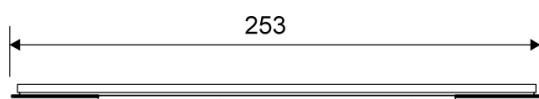

## 1940.0310

HighLine | Cassette

Available in 10, 12, 15 and 25 mm heights (depending on the thickness of the floor tile).

### Specifications

<b>ITEM NUMBER</b>	<b>GTIN NUMBER</b>	<b>WEIGHT INCLUDING PACKAGING</b>
1940.0310	5707692005089	600 g
<b>WEIGHT EXCLUDING PACKAGING</b>	<b>MATERIAL</b>	<b>USAGE</b>
550 g	Stainless steel (AISI 304)	Line drain
<b>SURFACE</b>	<b>HEIGHT (H)</b>	<b>LENGTH MODEL</b>
Brushed	H 10 mm	300 mm
<b>HEIGHTENER SET</b>	<b>LENGTH WITH/WITHOUT FRAME</b>	
Plastic (PE)	253/315 mm	