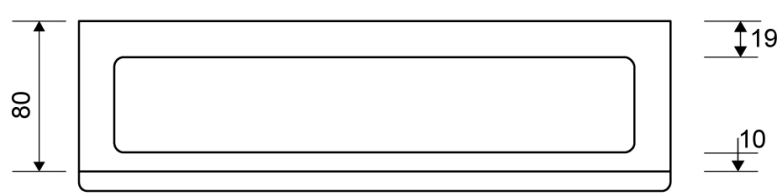

DATA SHEET

1500.1010

Products