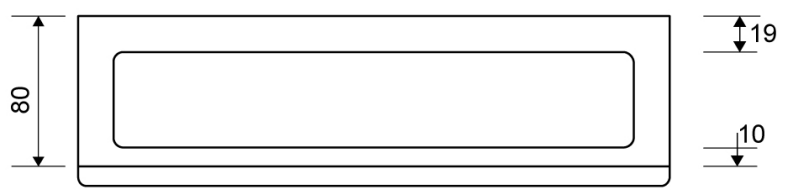

DATA SHEET

1500.0710

Products