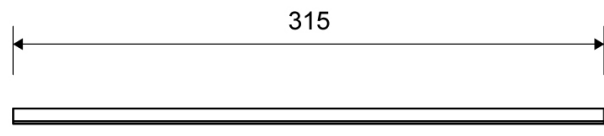

DATA SHEET

1500.0310

Products