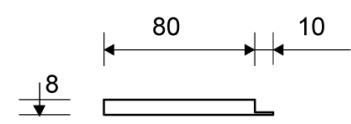

DATA SHEET

1500.1008

Products