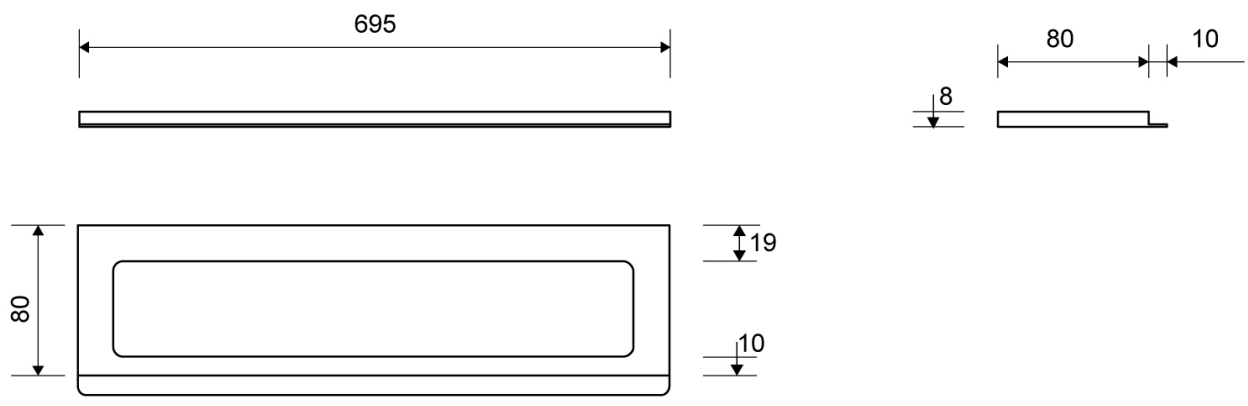

DATA SHEET

1500.0708

Products