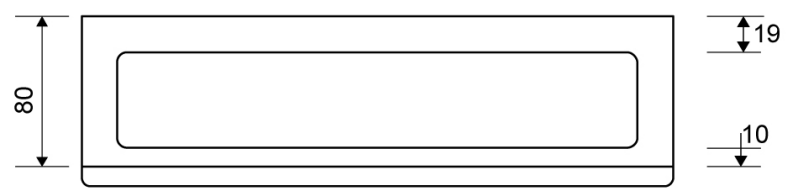

DATA SHEET

1500.0910

Products