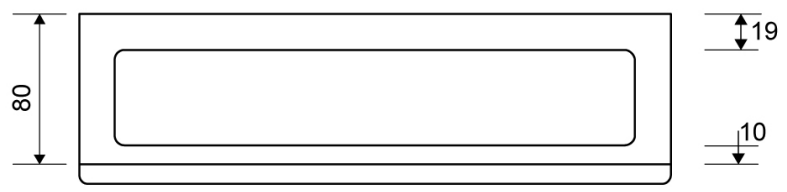

DATA SHEET

1500.1210

Products