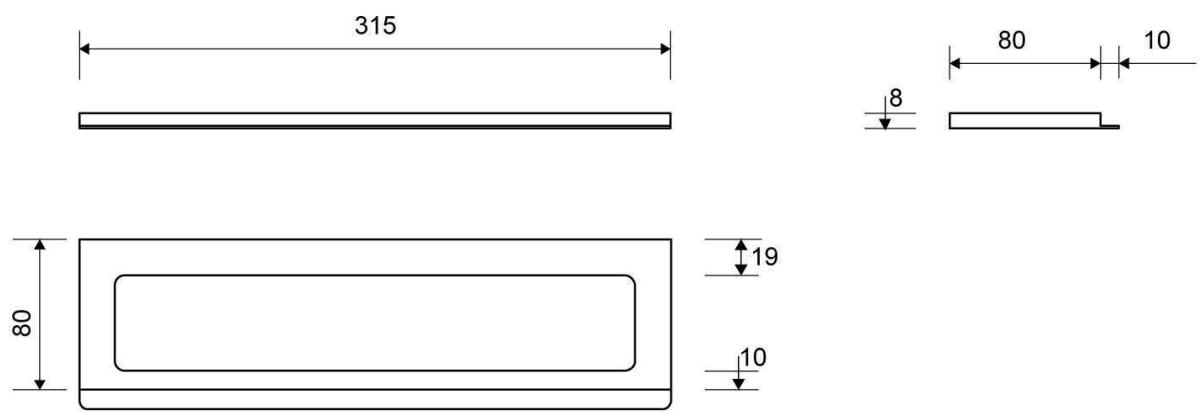

DATA SHEET

1500.0308

Products