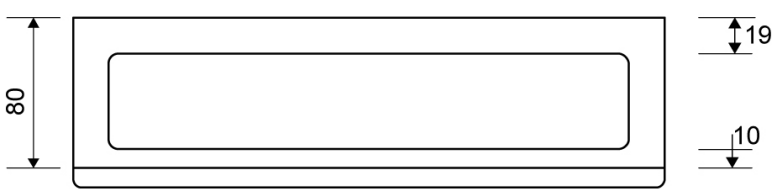

DATA SHEET

1500.0812

Products