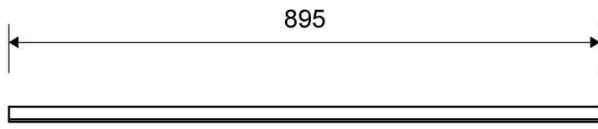

DATA SHEET

1500.0912

Products