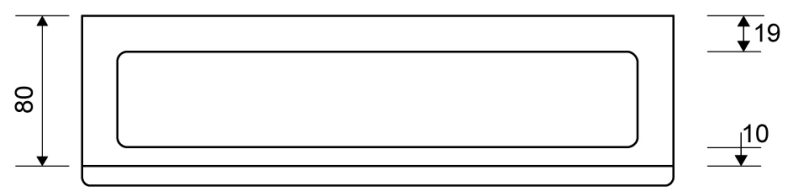

DATA SHEET

1500.1012

Products