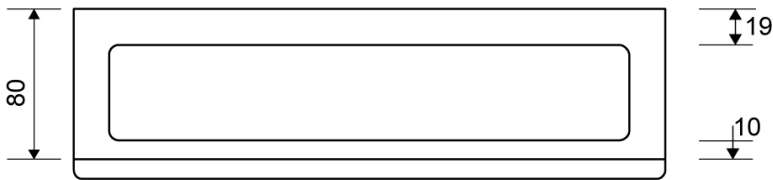

DATA SHEET

1500.0808

Products