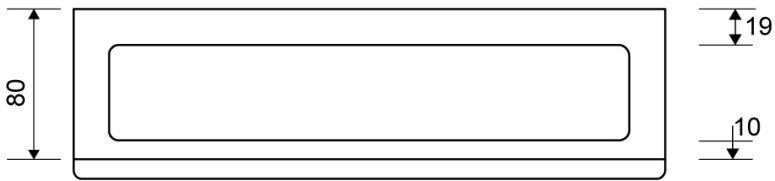

DATA SHEET

1500.1208

Products