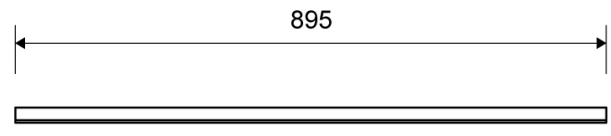

DATA SHEET

1500.0910

Products