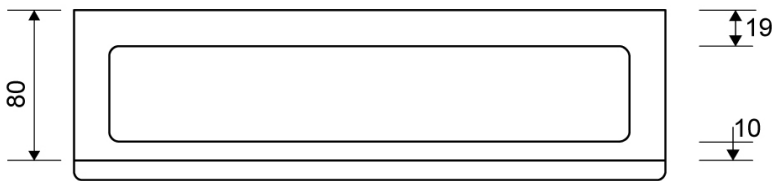

DATA SHEET

1500.0810

Products