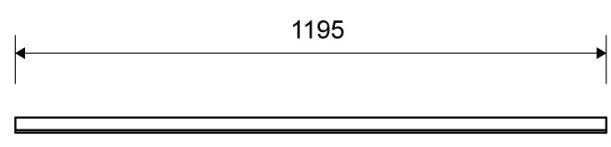

DATA SHEET

1500.1210

Products