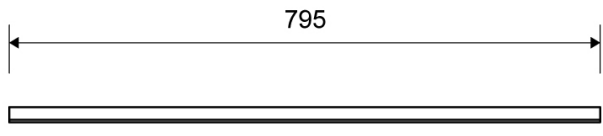

DATA SHEET

1500.0812

Products