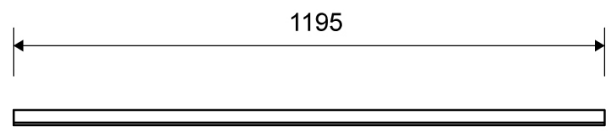

DATA SHEET

1500.1212

Products