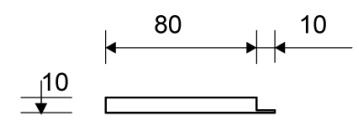

DATA SHEET

1500.0310

Products