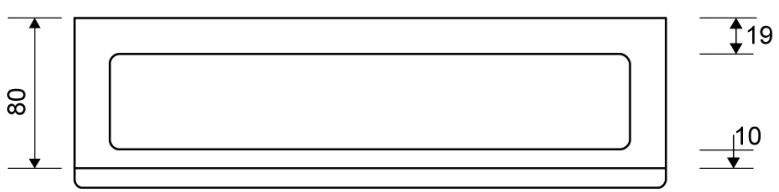

DATA SHEET

1500.1008

Products