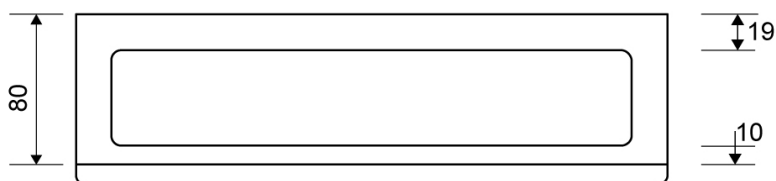

DATA SHEET

1500.0908

Products