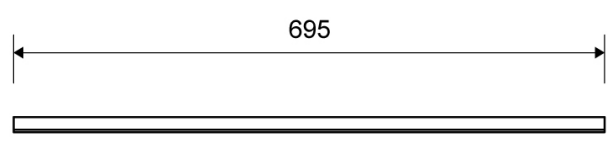

DATA SHEET

1500.0710

Products