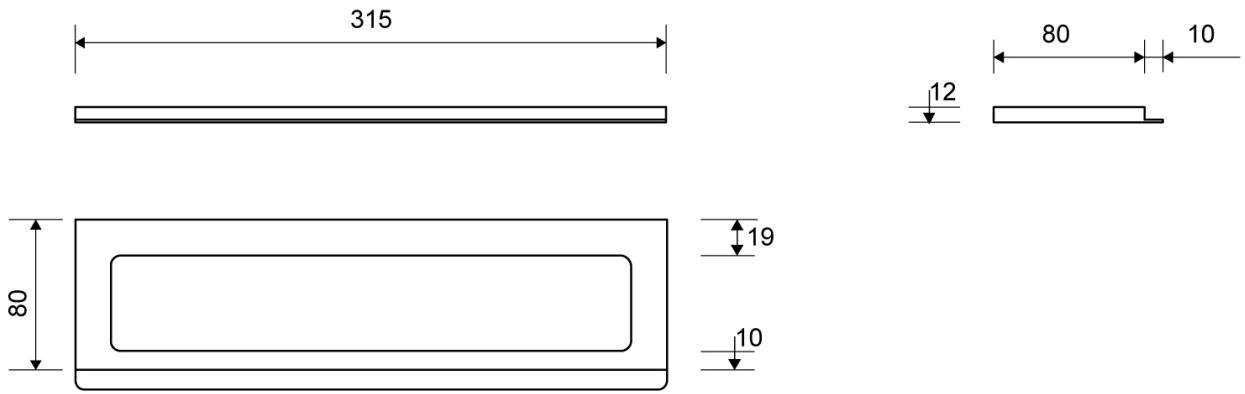

DATA SHEET

1500.0312

Products