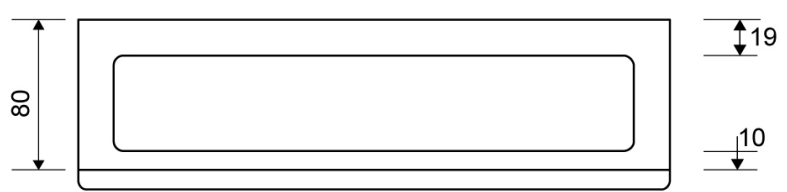

DATA SHEET

1500.1212

Products