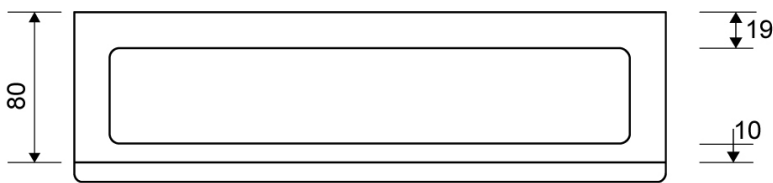

DATA SHEET

1500.0712

Products