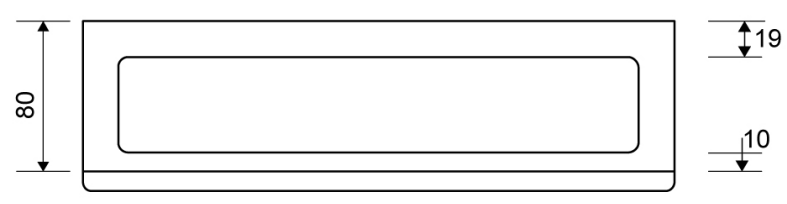

DATA SHEET

1500.0310

Products