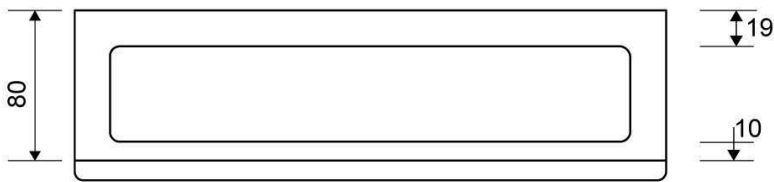

DATA SHEET

1500.0912

Products