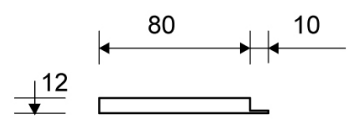

DATA SHEET

1500.1212

Products