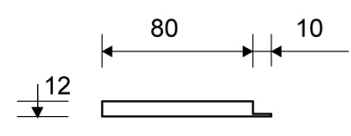

DATA SHEET

1500.1012

Products